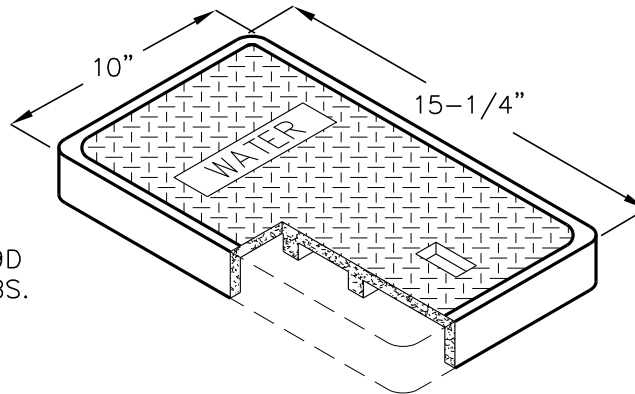

CNLV 3/4" WATER METER BOX

BX9 BOX WITH FIBERLYTE® LID

FIBRELYTE LID
STOCK # CYFL9D
WEIGHT - 5 LBS.

BOX
STOCK # CYB9X
WEIGHT 89 LBS.

FOR COMPLETE DESIGN
AND PRODUCT INFORMATION
CONTACT JENSEN PRECAST.

FOR USE IN SIDEWALKS,
ROADWAY MEDIANS AND
BEHIND CURB LOCATIONS
WHERE NO DELIBERATE
VEHICULAR TRAFFIC IS
PLANNED. METERS PLACED IN
ROLL CURBS OR DRIVEWAYS
REQUIRE TRAFFIC RATED BOX
AND LID.