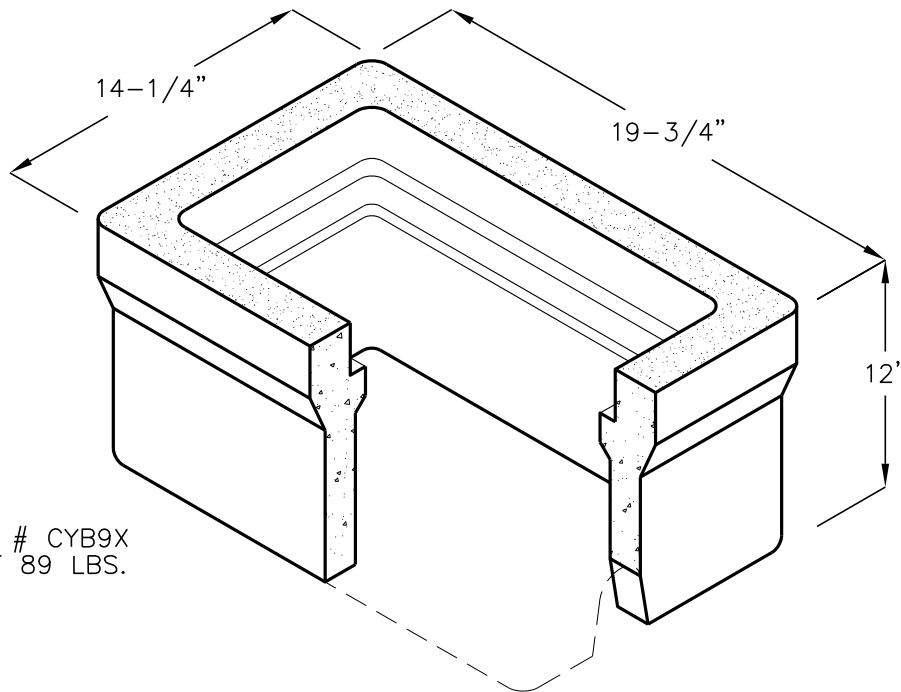

CNLV 3/4" WATER METER BOX

BX9 BOX WITH FIBERLYTE® LID

FIBRELYTE LID
STOCK # CYFL9D
WEIGHT - 5 LBS.

BOX
STOCK # CYB9X
WEIGHT 89 LBS.

FOR COMPLETE DESIGN
AND PRODUCT INFORMATION
CONTACT JENSEN PRECAST.

FOR USE IN SIDEWALKS,
ROADWAY MEDIANS AND
BEHIND CURB LOCATIONS
WHERE NO DELIBERATE
VEHICULAR TRAFFIC IS
PLANNED. METERS PLACED IN
ROLL CURBS OR DRIVEWAYS
REQUIRE TRAFFIC RATED BOX
AND LID.