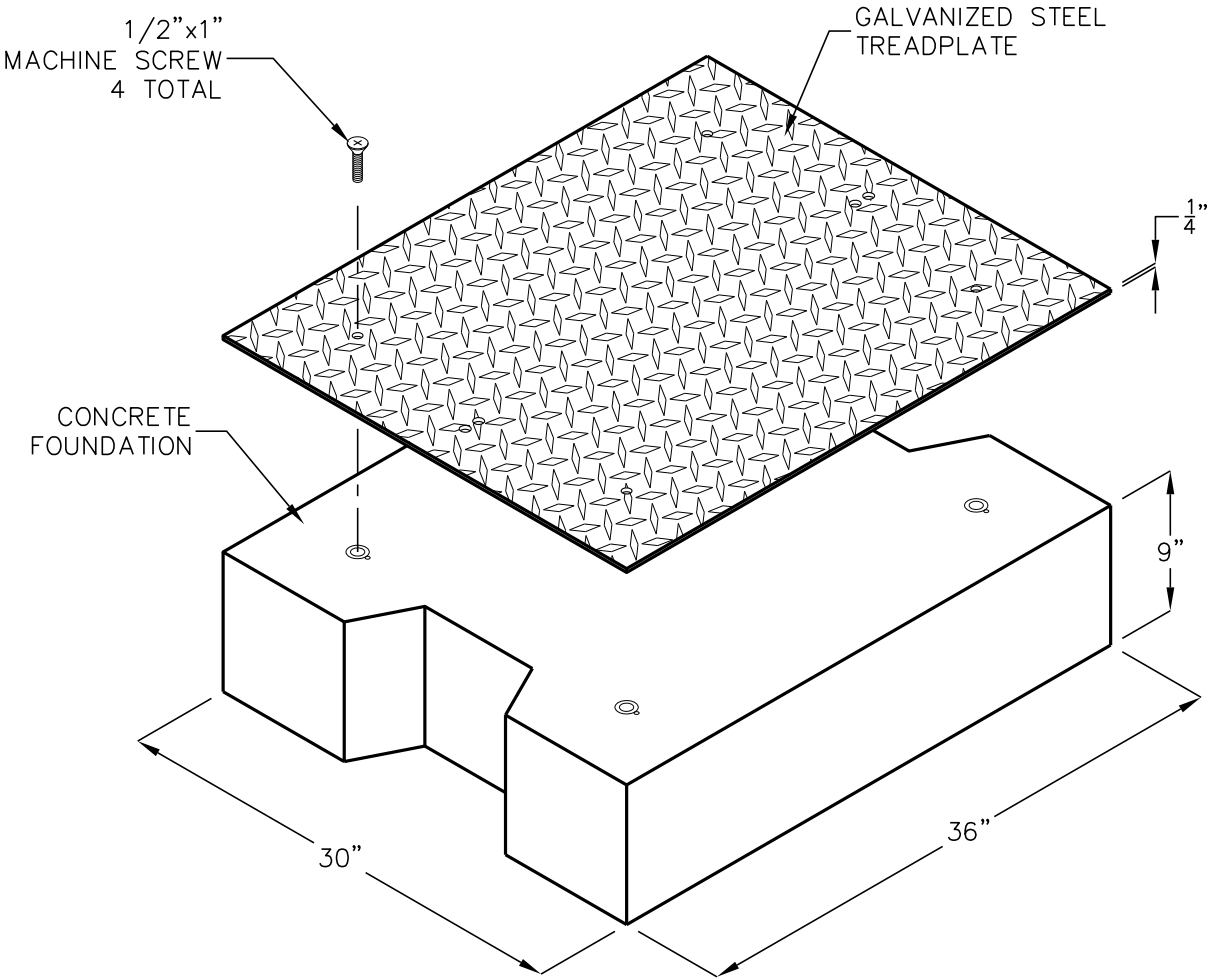

69KV SWITCHPAD FOUNDATION AND TREAD PLATE

30"x36"x9"

(NOMINAL OUTSIDE DIMENSIONS)

SMUD STOCK CODE: 10016741

DRAWING REF: UVD3.0

MODEL: BLOCK3036SM

MEETS CURRENT SMUD SPECIFICATIONS

FOR COMPLETE DESIGN AND PRODUCT INFORMATION CONTACT JENSEN PRECAST.