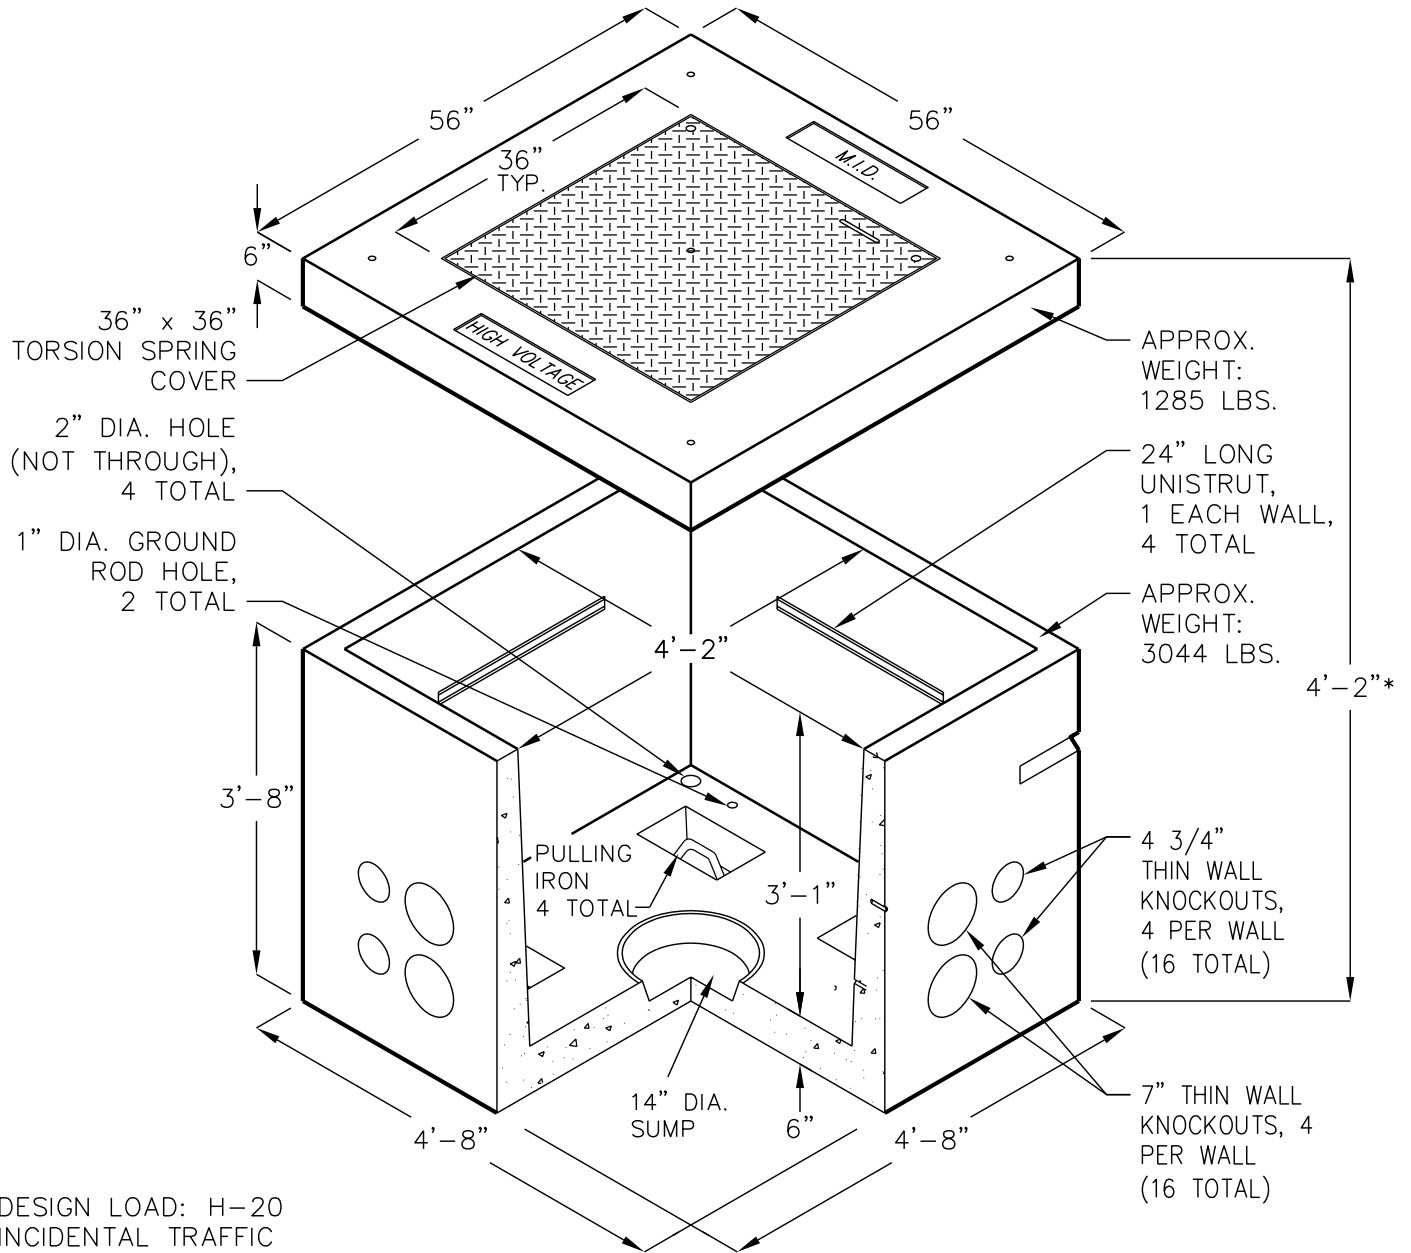

M.I.D. 504

4'-0" x 4'-0" x 3'-2" I.D.

KNOCKOUTS, UNISTRUT,
RACKING, ARMS, OPENINGS, ETC.
PER CURRENT M.I.D. SPECIFICATIONS.

FOR COMPLETE DESIGN
AND PRODUCT INFORMATION
CONTACT JENSEN PRECAST.

*OVERALL HEIGHT OF
ASSEMBLY, OPTIONAL
6" RISERS AVAILABLE.