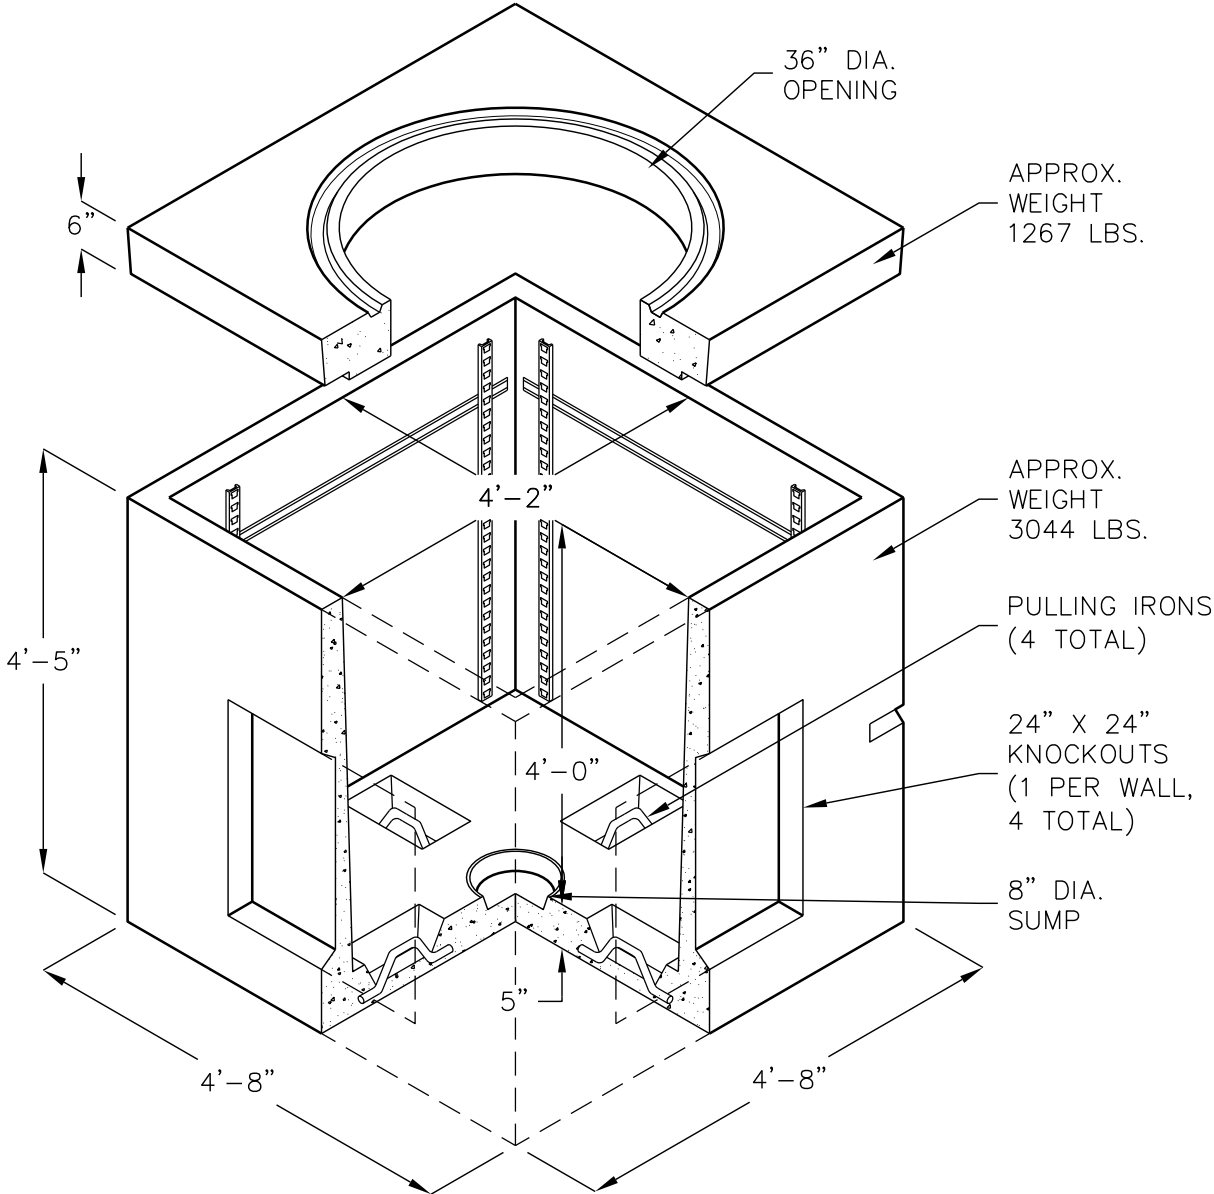

504 PULLBOX

4'-2" X 4'-2" X 4'-0"
(INSIDE DIMENSIONS)

DESIGN LOAD: H-20
FULL TRAFFIC.

FOR COMPLETE DESIGN
AND PRODUCT INFORMATION
CONTACT JENSEN PRECAST.