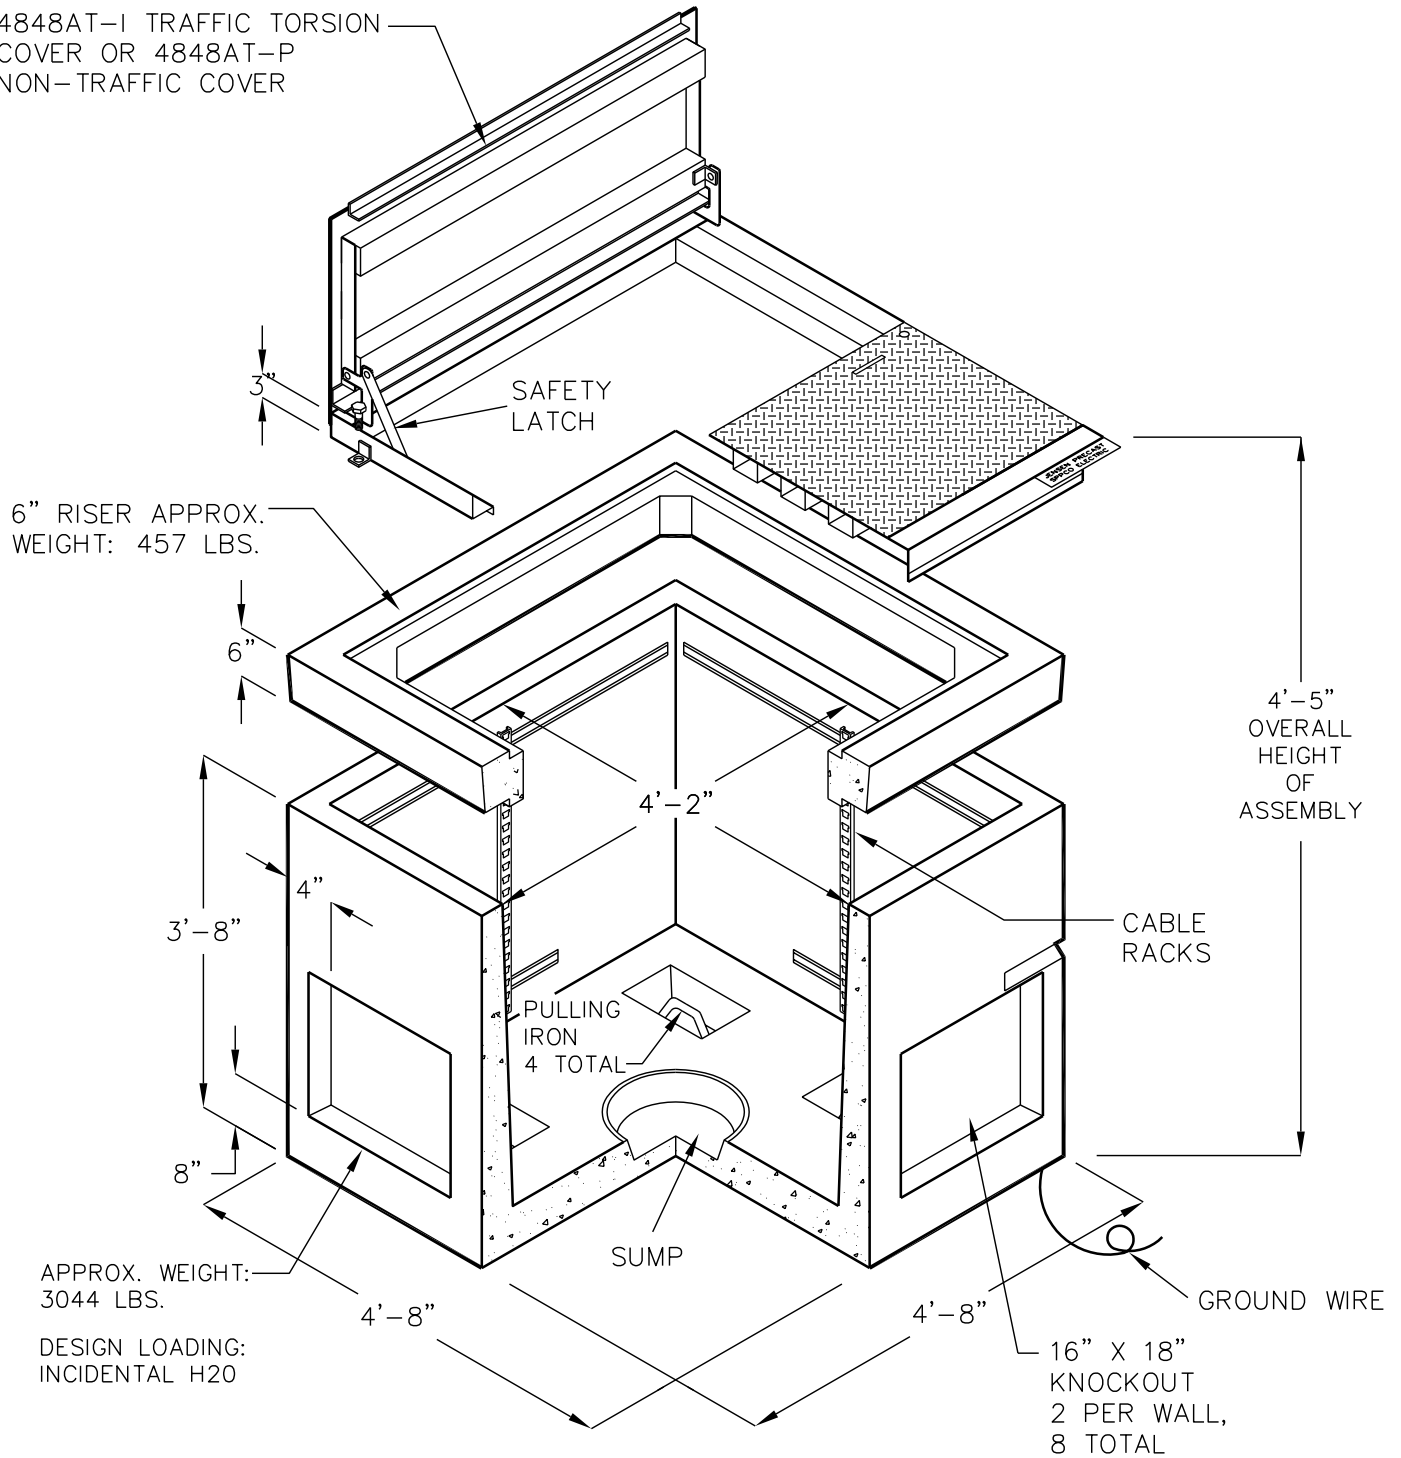

4848 PULL BOX MODEL PB484836

KNOCKOUTS, UNISTRUT,
OPENINGS, ETC. PER
CURRENT SPECIFICATIONS.

4848AT-I TRAFFIC TORSION
COVER OR 4848AT-P
NON-TRAFFIC COVER

FOR COMPLETE DESIGN
AND PRODUCT INFORMATION,
CONTACT JENSEN PRECAST.