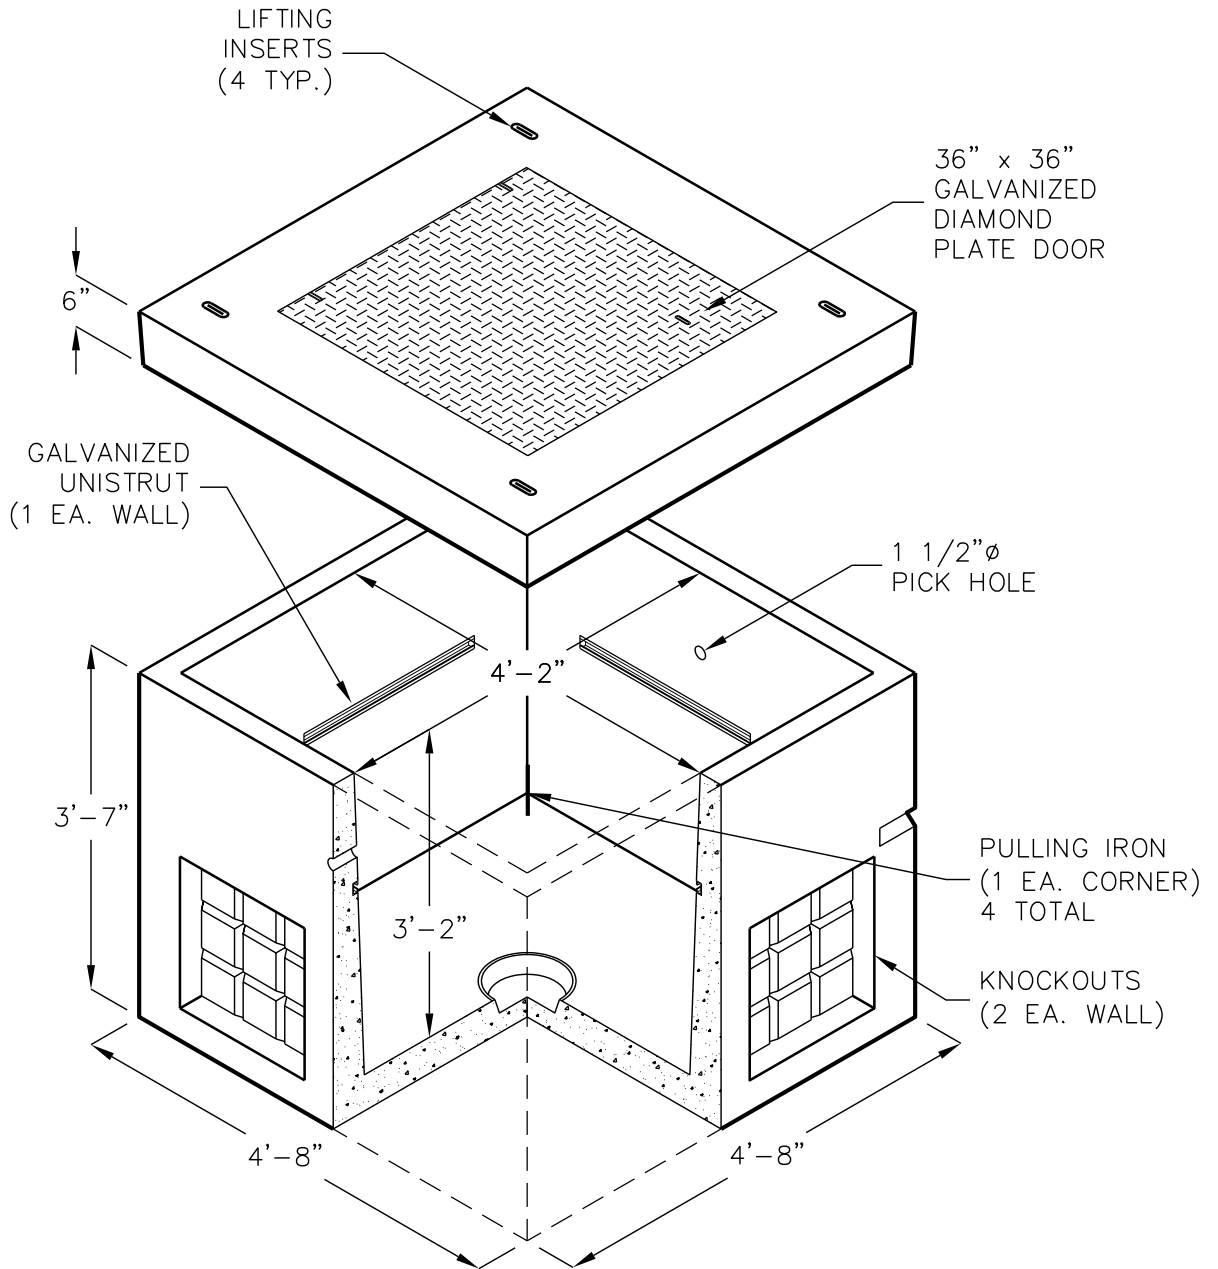

# 444 PULL BOX

4'-2" X 4'-2" X 3'-2"  
(INSIDE DIMENSIONS)

FOR COMPLETE DESIGN  
AND PRODUCT INFORMATION  
CONTACT JENSEN PRECAST.