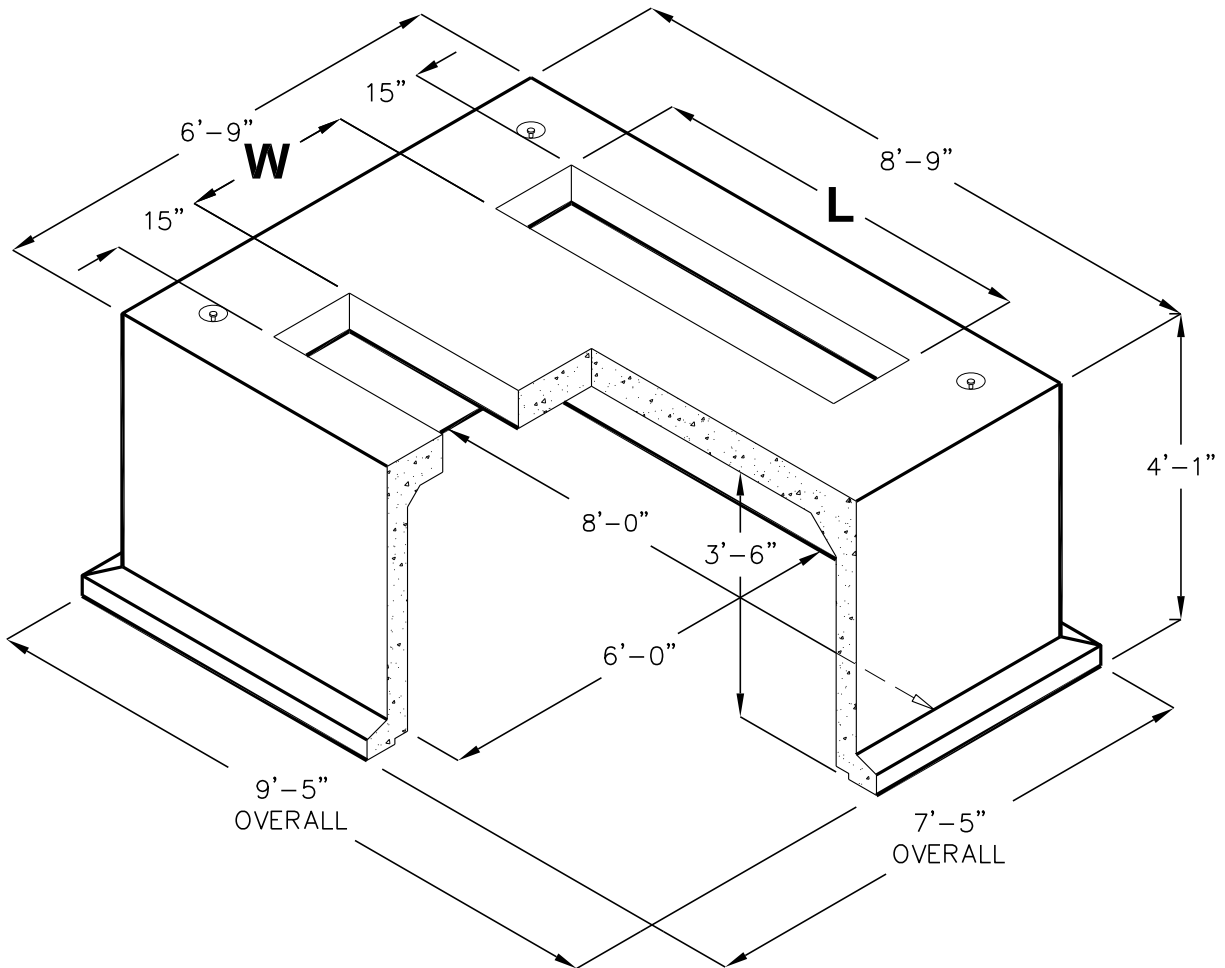

# SWITCH PAD VAULTS W/WELL

MEETS NV ENERGY SPECS.  
DRAWING NO. PE0016 U  
DRAWING NO. PE0017 U  
DRAWING NO. PE0018 U

JENSEN MODEL No.	NV ENERGY STOCK No.	DIMENSION 'L'	DIMENSION 'W'
16U	24-0730	64"	38"
17U	24-0734	64"	29"
18U	24-0738	79"	29"