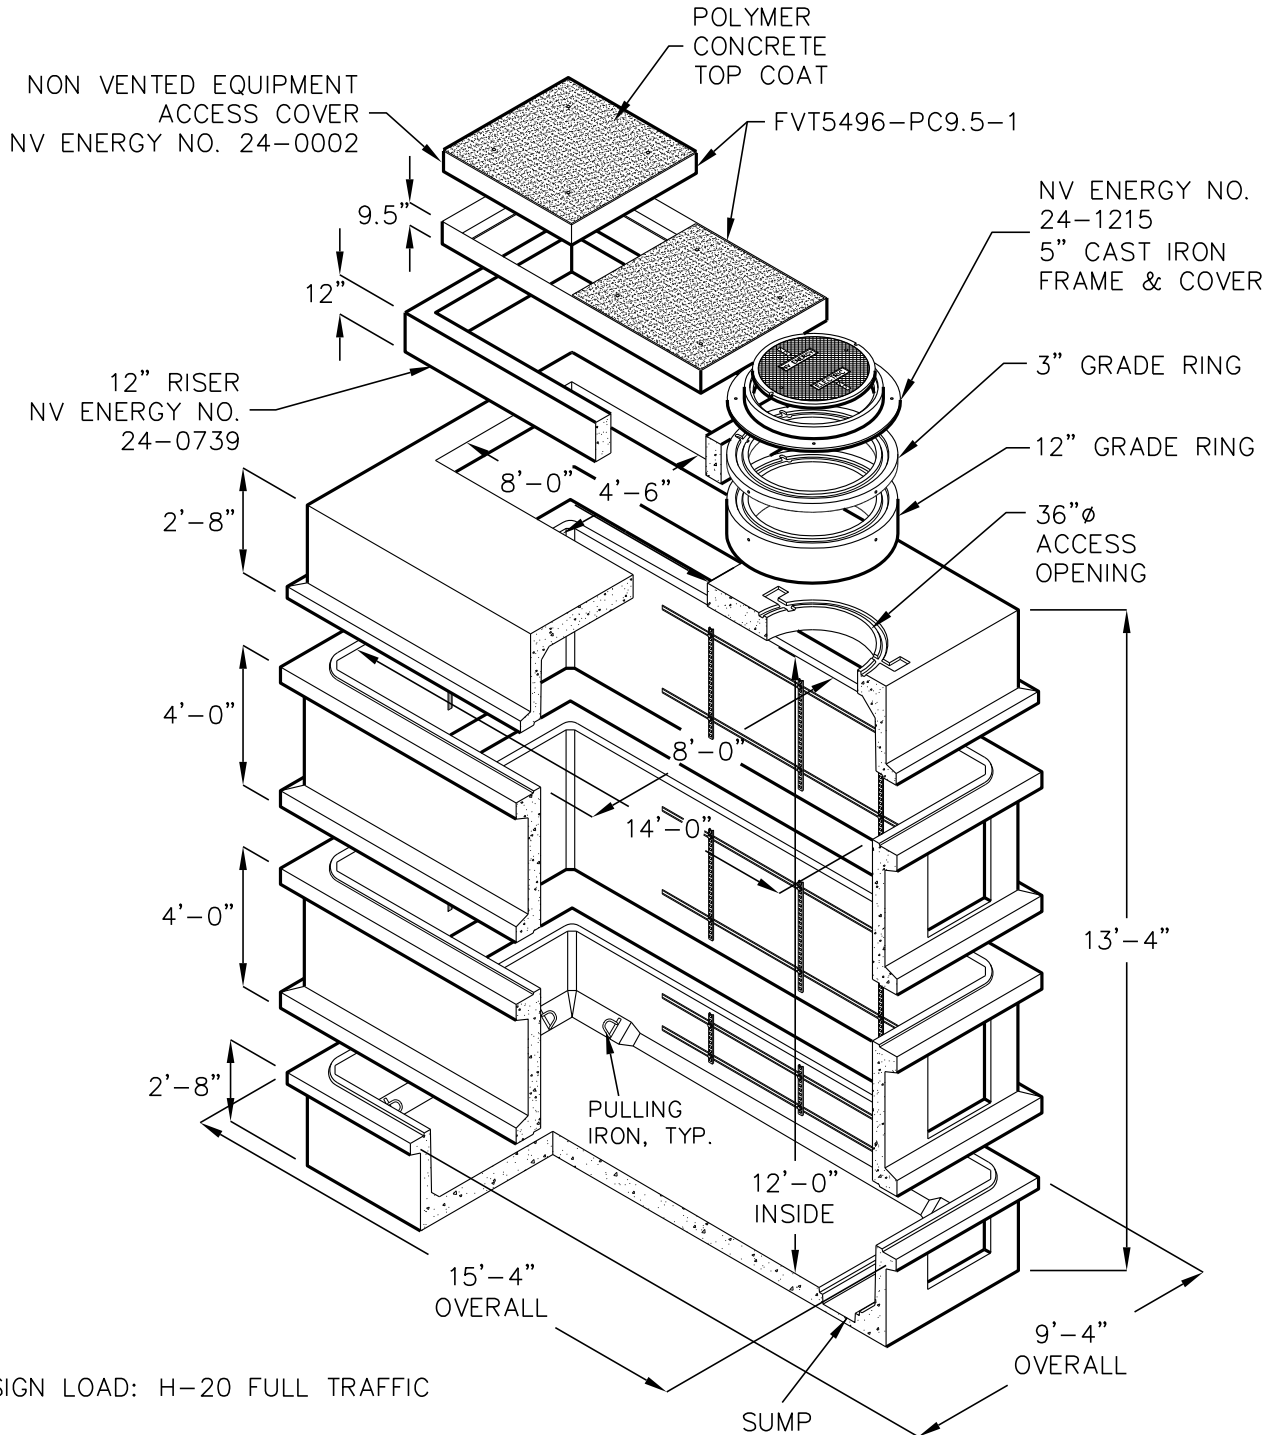

814-12 NVE

8'-0"x14'-0"x12'-0"
(NOMINAL INSIDE DIMENSIONS)

VAULT INCLUDES LADDER, LADDER-UP SAFETY POST, AND SUMP GRATE NOT SHOWN.

NV ENERGY DRAWING VB0090 U
STOCK NO: 24-1062
PRIMARY SPLICE OR EQUIPMENT VAULT

KNOCKOUTS, UNISTRUT, RACKING, ARMS, OPENINGS, ETC. PER CURRENT NV ENERGY SPECIFICATIONS.

DESIGN LOAD: H-20 FULL TRAFFIC

FOR COMPLETE DESIGN AND PRODUCT INFORMATION CONTACT JENSEN PRECAST.

Jensen Precast reserves the right to make changes to product design and/or dimensions without notice. Please contact Jensen Precast whenever necessary for confirmation or advice on product design.