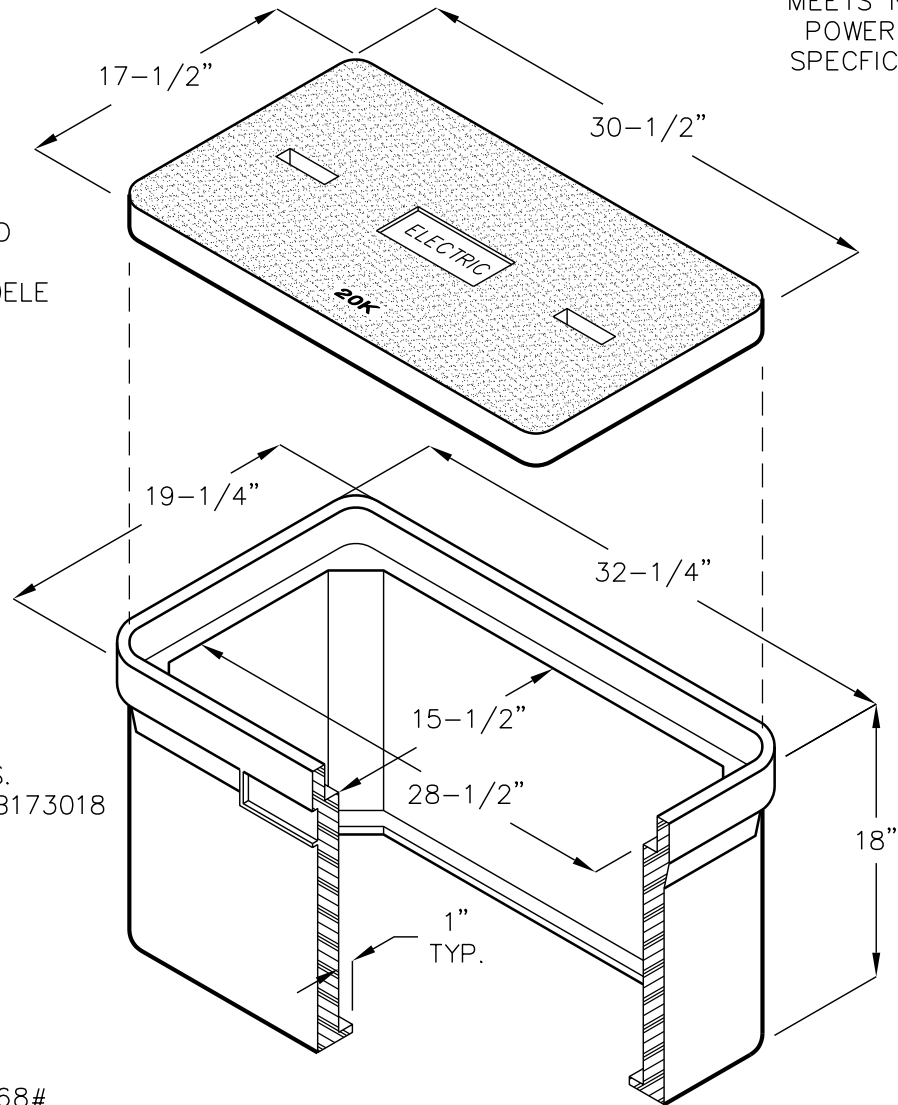

JRS-1 HANDHOLE

17" x 30" x 18"
INSIDE DIMENSIONS

MEETS NEVADA
POWER RS-1
SPECIFICATIONS

*20K POLYMER LID
74 LBS.
STOCK # PCL1730ELE

*BOX 92 LBS.
STOCK # PCB173018

LOAD RATING: 22,568#
VERTICAL TEST LOAD OVER
A 10" X 10" TEST AREA.

*FOR USE IN SIDEWALKS,
ROADWAY MEDIANS AND
BEHIND CURB LOCATIONS
WHERE NO DELIBERATE
VEHICULAR TRAFFIC IS
PLANNED.

FOR COMPLETE DESIGN
AND PRODUCT INFORMATION,
CONTACT JENSEN PRECAST.

WHEN ORDERING:
Standard Nev. Power
RS1 kit includes box & lid as
shown. Items may be ordered
individually for replacement.
Refer to individual stock number
when ordering.