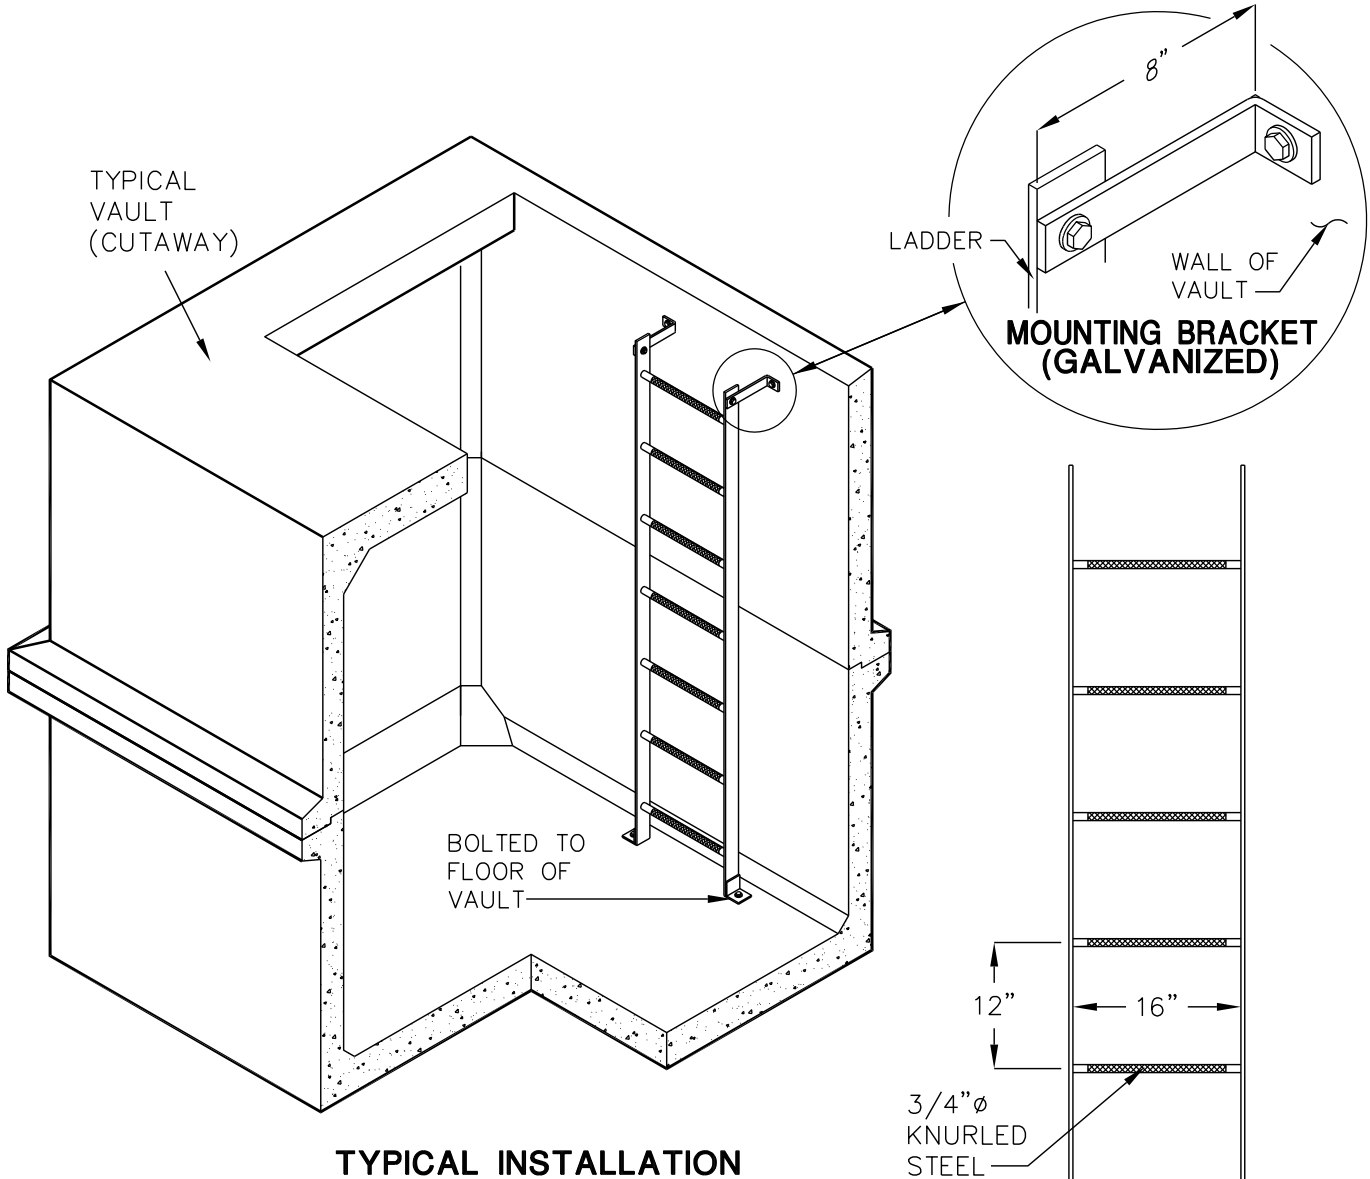

LADDER

MODEL I-3800 (WALL MOUNT STYLE)

**LADDER
(GALVANIZED)**

LADDERS COME IN STANDARD LENGTHS OF 8', 10', AND 12'. CUSTOM SIZES CUT TO FIT ARE AVAILABLE. APPROX. WEIGHT IS 8.8 LBS. PER FOOT OF LENGTH. WHEN ORDERING, SPECIFY I-3800-(LENGTH).