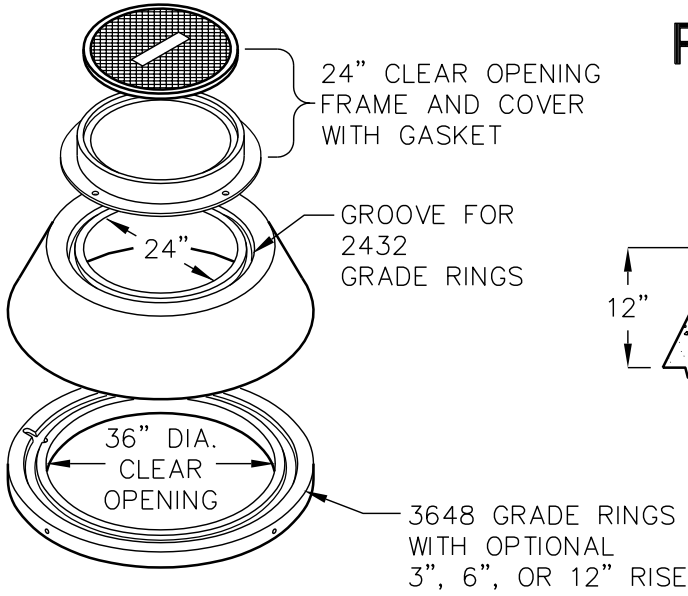

36" ACCESS OPENING REDUCER OPTIONS

FOR COMPLETE DESIGN
AND PRODUCT INFORMATION,
CONTACT JENSEN PRECAST.