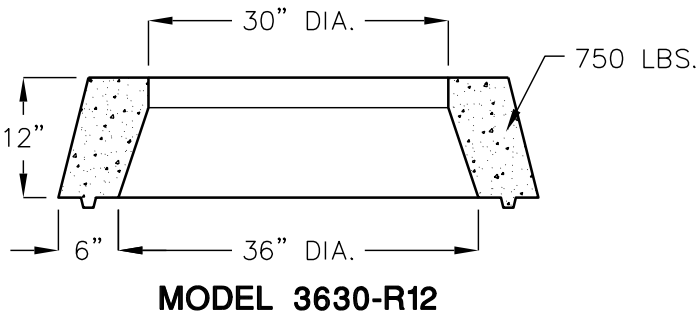

36" ACCESS OPENING REDUCER OPTIONS

FOR COMPLETE DESIGN
AND PRODUCT INFORMATION,
CONTACT JENSEN PRECAST.