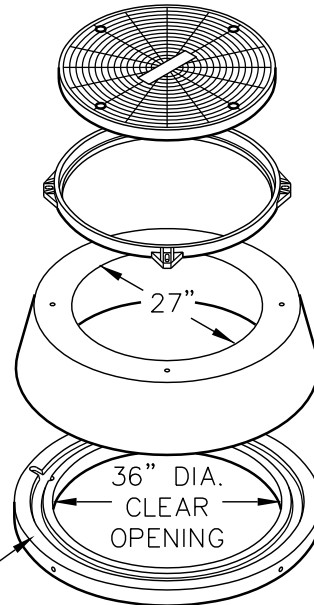

36" ACCESS OPENING REDUCER OPTIONS

FOR COMPLETE DESIGN
AND PRODUCT INFORMATION,
CONTACT JENSEN PRECAST.