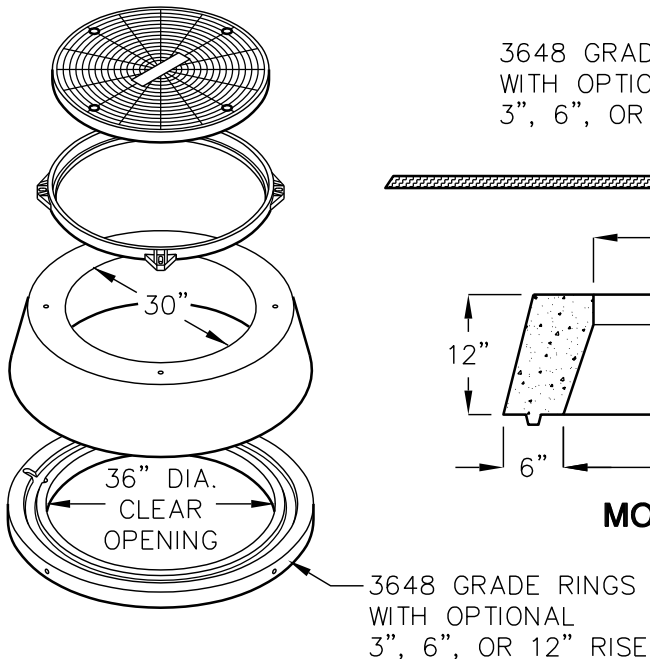

36" ACCESS OPENING REDUCER OPTIONS

FOR COMPLETE DESIGN
AND PRODUCT INFORMATION,
CONTACT JENSEN PRECAST.