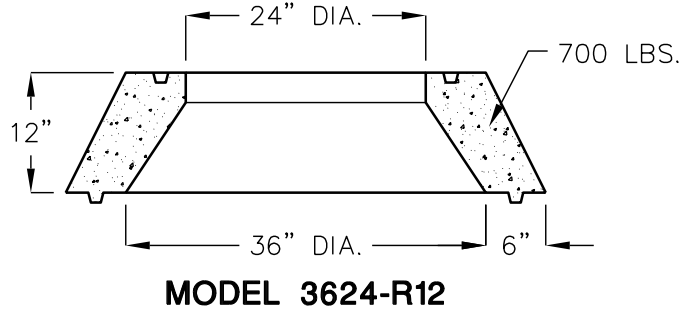

36" ACCESS OPENING REDUCER OPTIONS

FOR COMPLETE DESIGN
AND PRODUCT INFORMATION,
CONTACT JENSEN PRECAST.