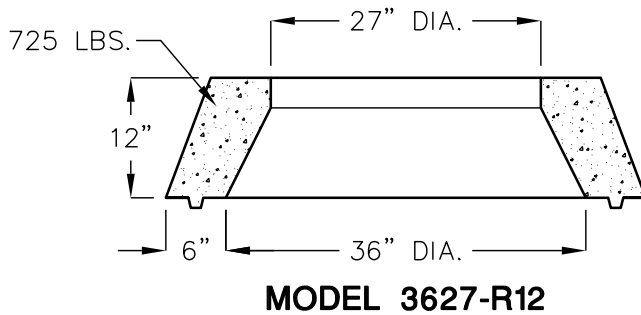

36" ACCESS OPENING REDUCER OPTIONS

FOR COMPLETE DESIGN
AND PRODUCT INFORMATION,
CONTACT JENSEN PRECAST.