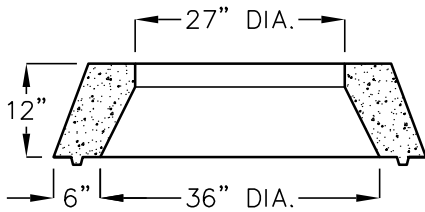

36" ACCESS OPENING REDUCER OPTIONS

MODEL 3627-R12

MODEL 3630-R12

FOR COMPLETE DESIGN AND PRODUCT INFORMATION
CONTACT JENSEN PRECAST.