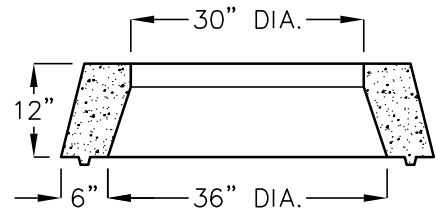

36" ACCESS OPENING REDUCER OPTIONS

MODEL 3627-R12

MODEL 3630-R12

FOR COMPLETE DESIGN AND PRODUCT INFORMATION
CONTACT JENSEN PRECAST.