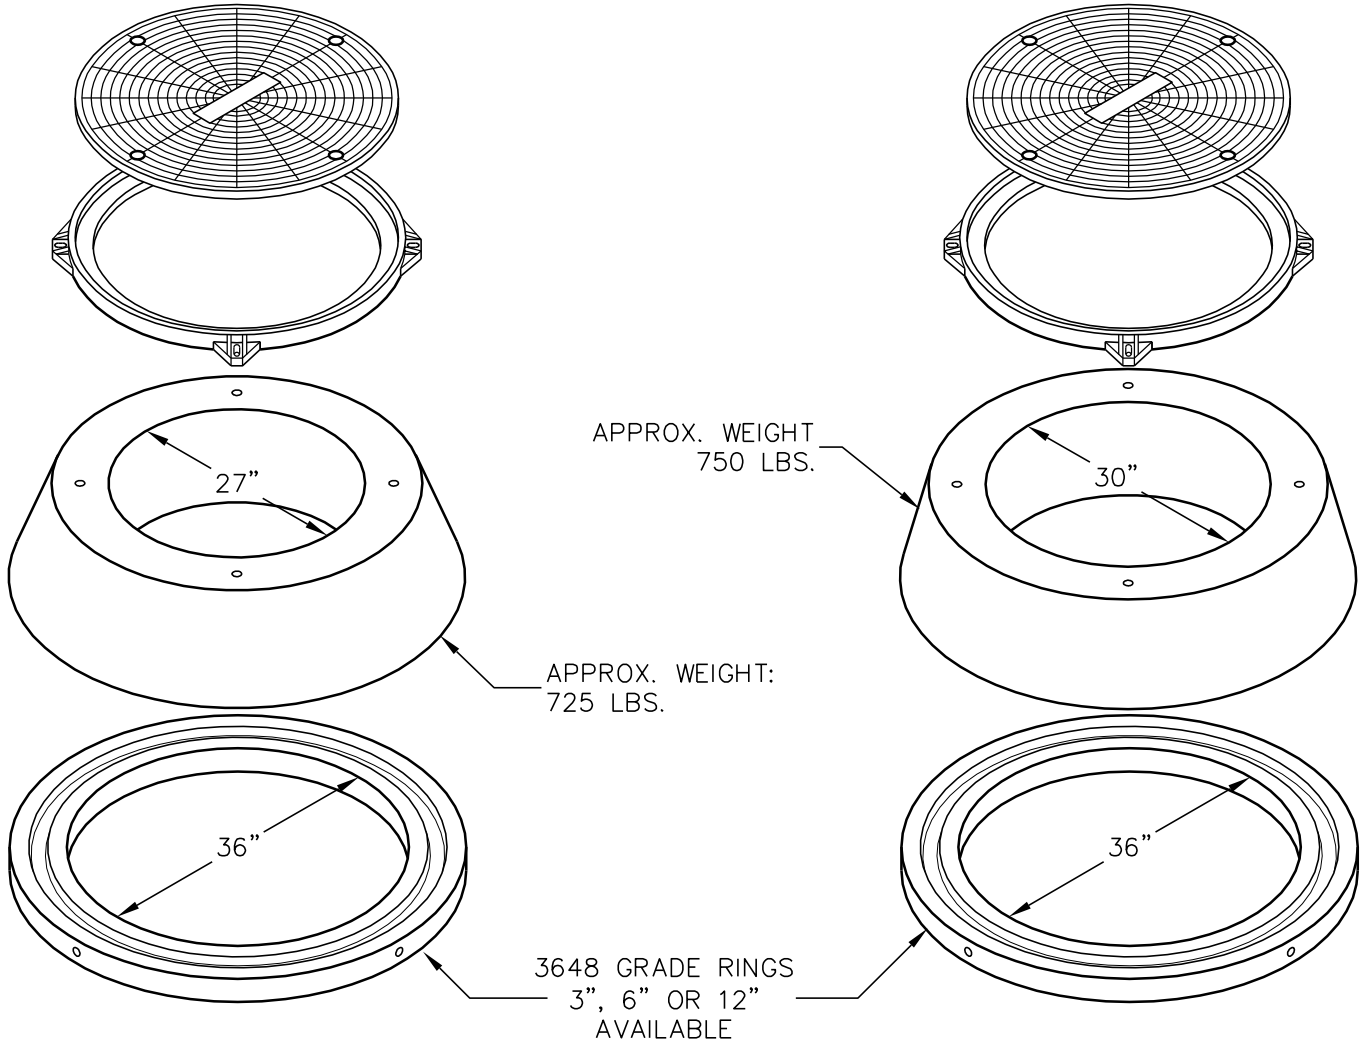

36" ACCESS OPENING REDUCER OPTIONS

MODEL 3627-R12

MODEL 3630-R12

FOR COMPLETE DESIGN AND PRODUCT INFORMATION
CONTACT JENSEN PRECAST.