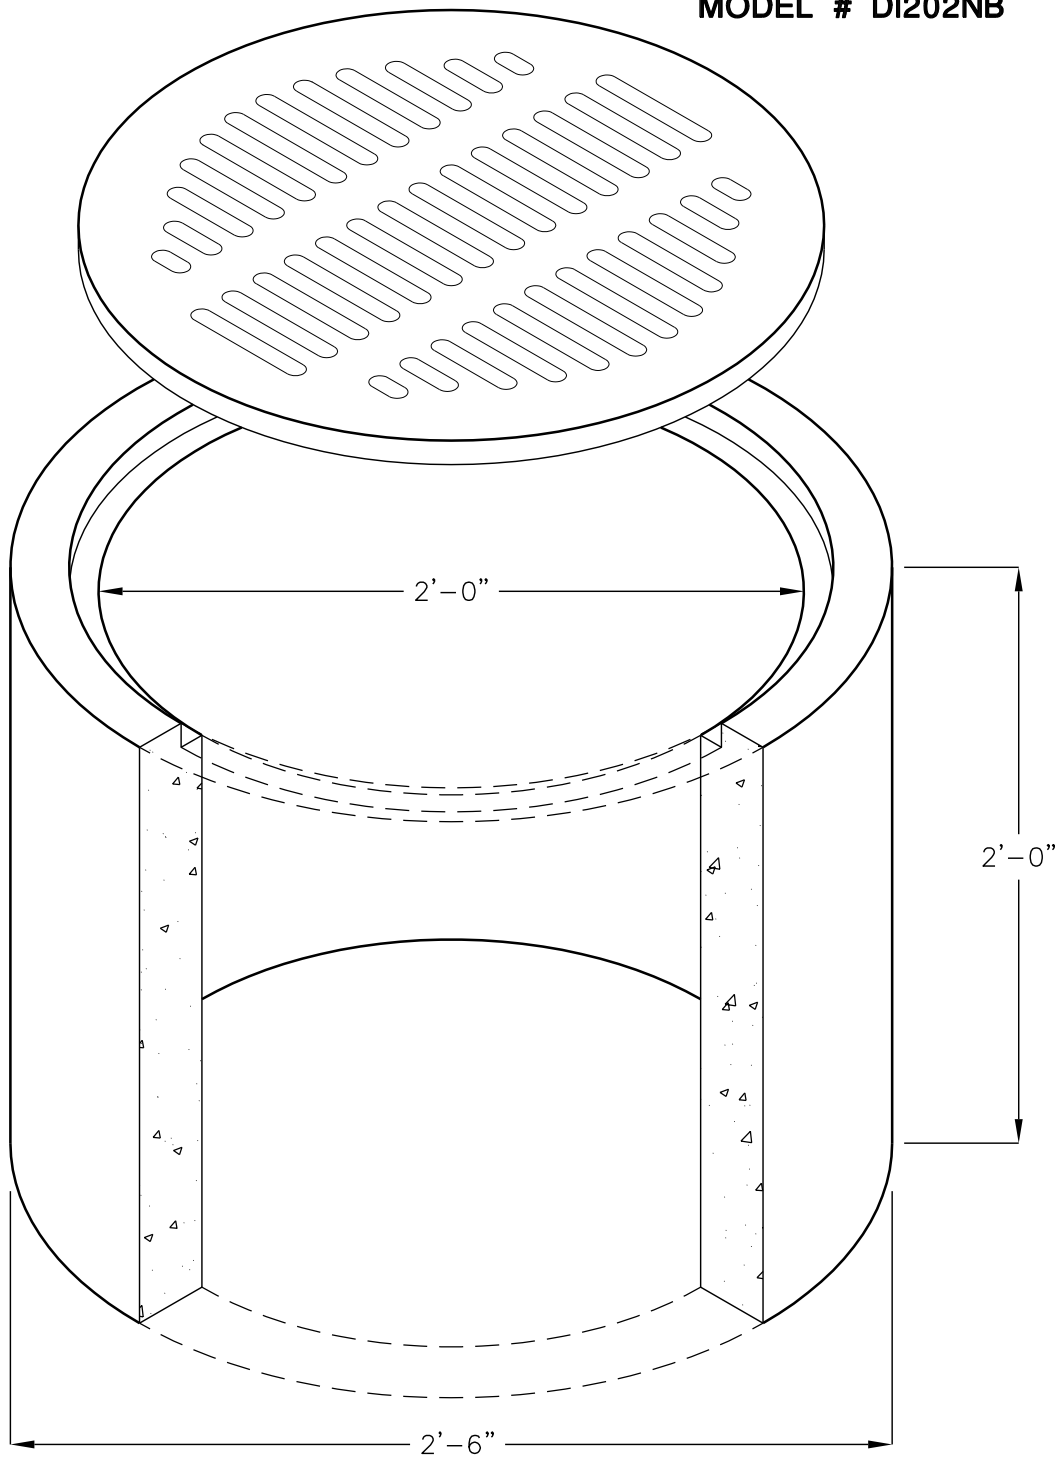

24" DIA. DROP INLET

WITH 24" GRATE
MODEL # DI202NB

FOR COMPLETE DESIGN
AND PRODUCT INFORMATION
CONTACT JENSEN PRECAST.