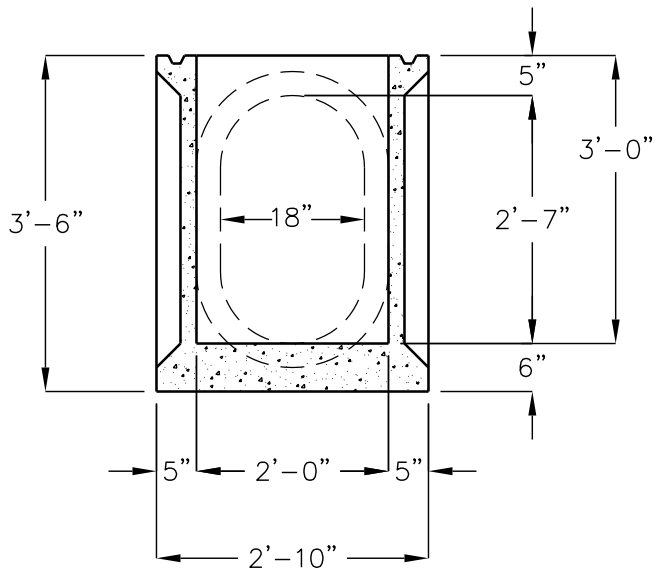

**TOP VIEW-BOX
WITH FRAME AND GRATE
REMOVED**

FRAME AND GRATE
ASSEMBLY

**EXTENSION WITH
LOOSE FRAME AND
GRATE SHOWN**

24"x24" DROP INLET - 48"

24"x24" DROP INLET - 36"

SECTION VIEWS