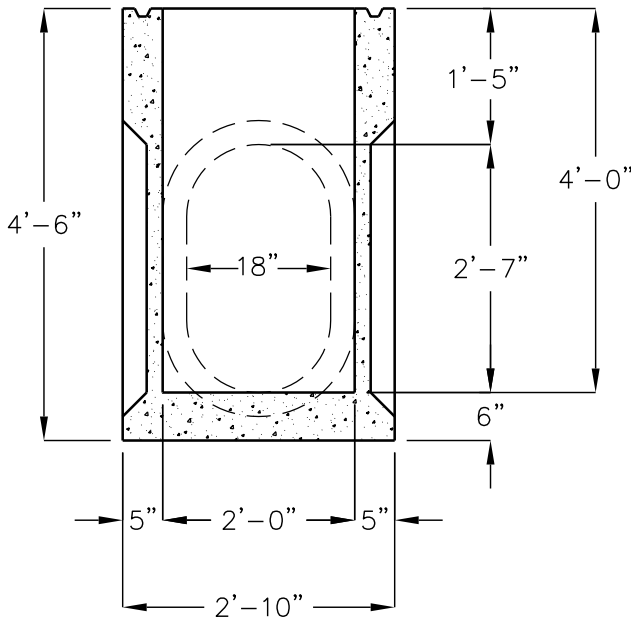

**TOP VIEW-BOX
WITH FRAME AND GRATE
REMOVED**

FRAME AND GRATE
ASSEMBLY

**EXTENSION WITH
LOOSE FRAME AND
GRATE SHOWN**

24"x24" DROP INLET - 48"

24"x24" DROP INLET - 36"

SECTION VIEWS