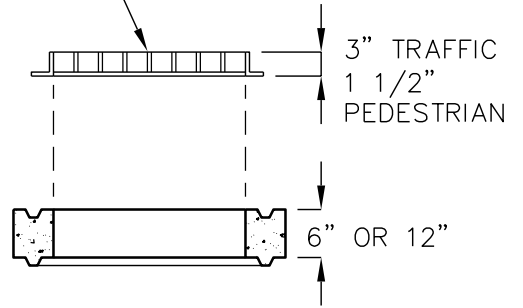

**TOP VIEW-BOX
WITH FRAME AND GRATE
REMOVED**

FRAME AND GRATE
ASSEMBLY

**EXTENSION WITH
LOOSE FRAME AND
GRATE SHOWN**

24"x24" DROP INLET - 48"

24"x24" DROP INLET - 36"

SECTION VIEWS