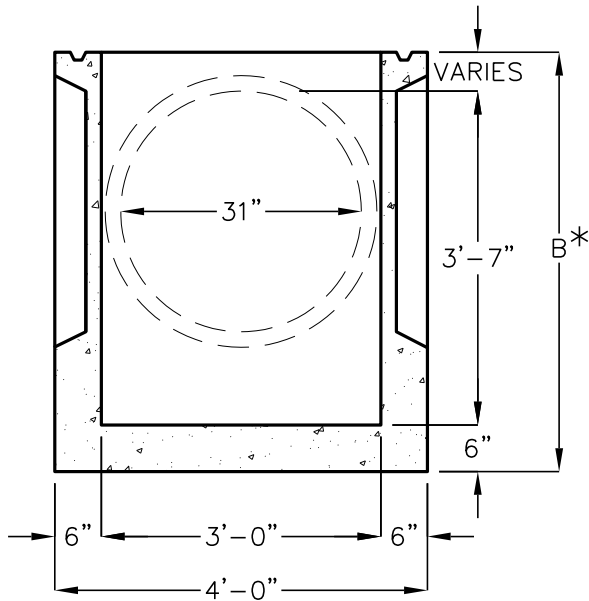

**TOP VIEW-BOX  
WITH CAST IRON REMOVED**

CURB BOX (HOOD)  
ADJUSTABLE FROM 6" TO 9"

**EXTENSION WITH  
CAST IRON HOOD, FRAME,  
AND GRATE SHOWN**

**FRONT VIEW**

**SIDE VIEW**

**SECTION  
24"x36" DROP INLET**

\*SEE DROP INLET  
TABLE ON FRONT