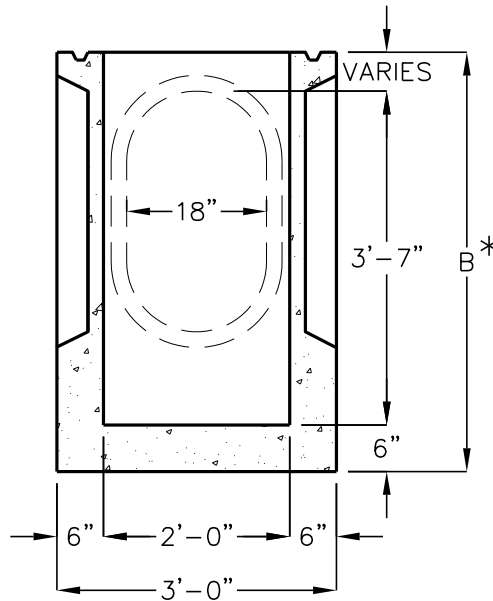

**TOP VIEW-BOX  
WITH CAST IRON REMOVED**

CURB BOX (HOOD)  
ADJUSTABLE FROM 6" TO 9"

**EXTENSION WITH  
CAST IRON HOOD, FRAME,  
AND GRATE SHOWN**

**FRONT VIEW**

**SIDE VIEW**

**SECTION  
24"x36" DROP INLET**

\*SEE DROP INLET  
TABLE ON FRONT