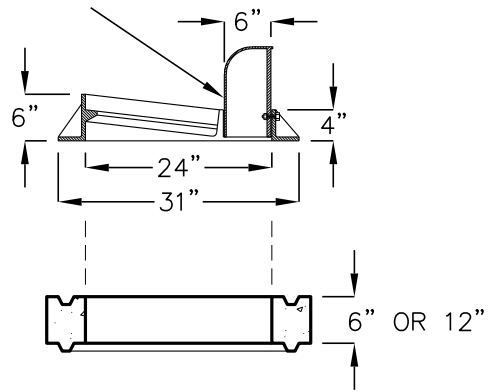

**TOP VIEW-BOX  
WITH CAST IRON REMOVED**

CURB BOX (HOOD)  
ADJUSTABLE FROM 6" TO 9"

**EXTENSION WITH  
CAST IRON HOOD, FRAME,  
AND GRATE SHOWN**

**FRONT VIEW**

**SIDE VIEW**

**SECTION  
24"x36" DROP INLET**

\*SEE DROP INLET  
TABLE ON FRONT