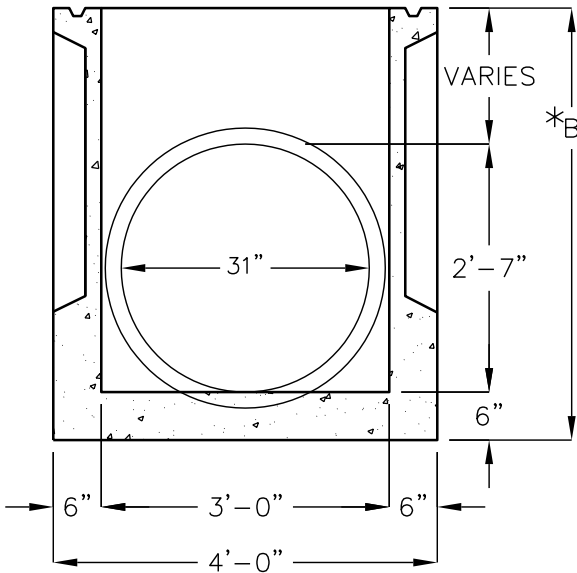

**TOP VIEW-BOX
WITH CAST IRON REMOVED**

CURB BOX (HOOD)
ADJUSTABLE FROM 6" TO 9"

**EXTENSION WITH
CAST IRON HOOD, FRAME,
AND GRATE SHOWN**

FRONT VIEW

SIDE VIEW

**SECTION
24"x36" DROP INLET**

*SEE DROP INLET
TABLE ON FRONT