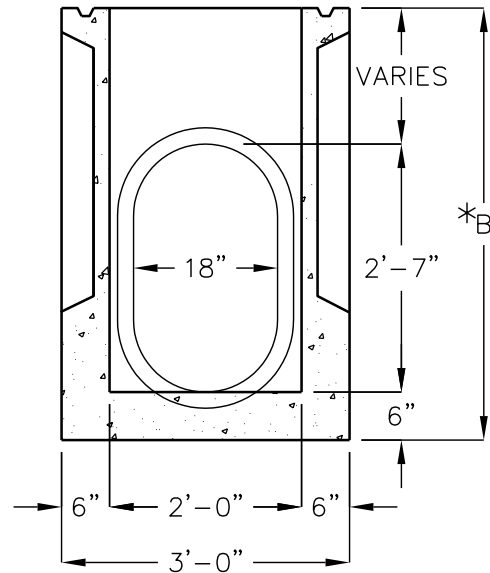

**TOP VIEW-BOX
WITH CAST IRON REMOVED**

CURB BOX (HOOD)
ADJUSTABLE FROM 6" TO 9"

**EXTENSION WITH
CAST IRON HOOD, FRAME,
AND GRATE SHOWN**

FRONT VIEW

SIDE VIEW

**SECTION
24"x36" DROP INLET**

*SEE DROP INLET
TABLE ON FRONT