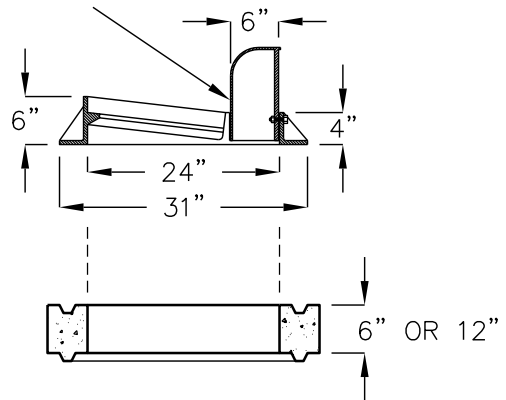

**TOP VIEW-BOX
WITH CAST IRON REMOVED**

CURB BOX (HOOD)
ADJUSTABLE FROM 6" TO 9"

**EXTENSION WITH
CAST IRON HOOD, FRAME,
AND GRATE SHOWN**

FRONT VIEW

SIDE VIEW

**SECTION
24"x36" DROP INLET**

*SEE DROP INLET
TABLE ON FRONT