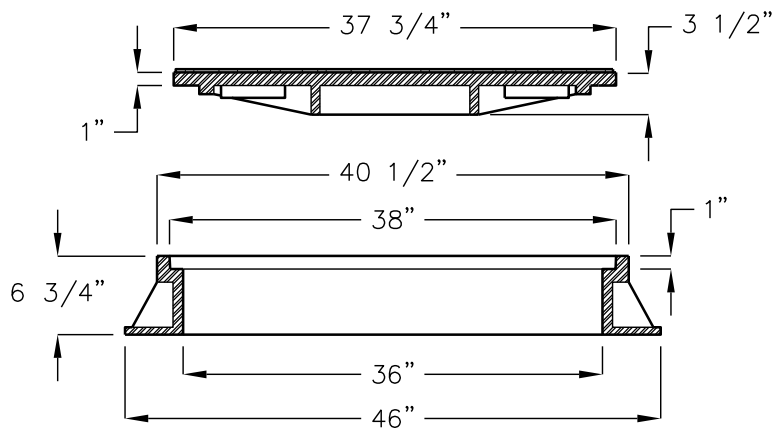

1462

STORM OR SEWER
FRAME AND COVER

FOR COMPLETE DESIGN
AND PRODUCT INFORMATION
CONTACT JENSEN PRECAST.