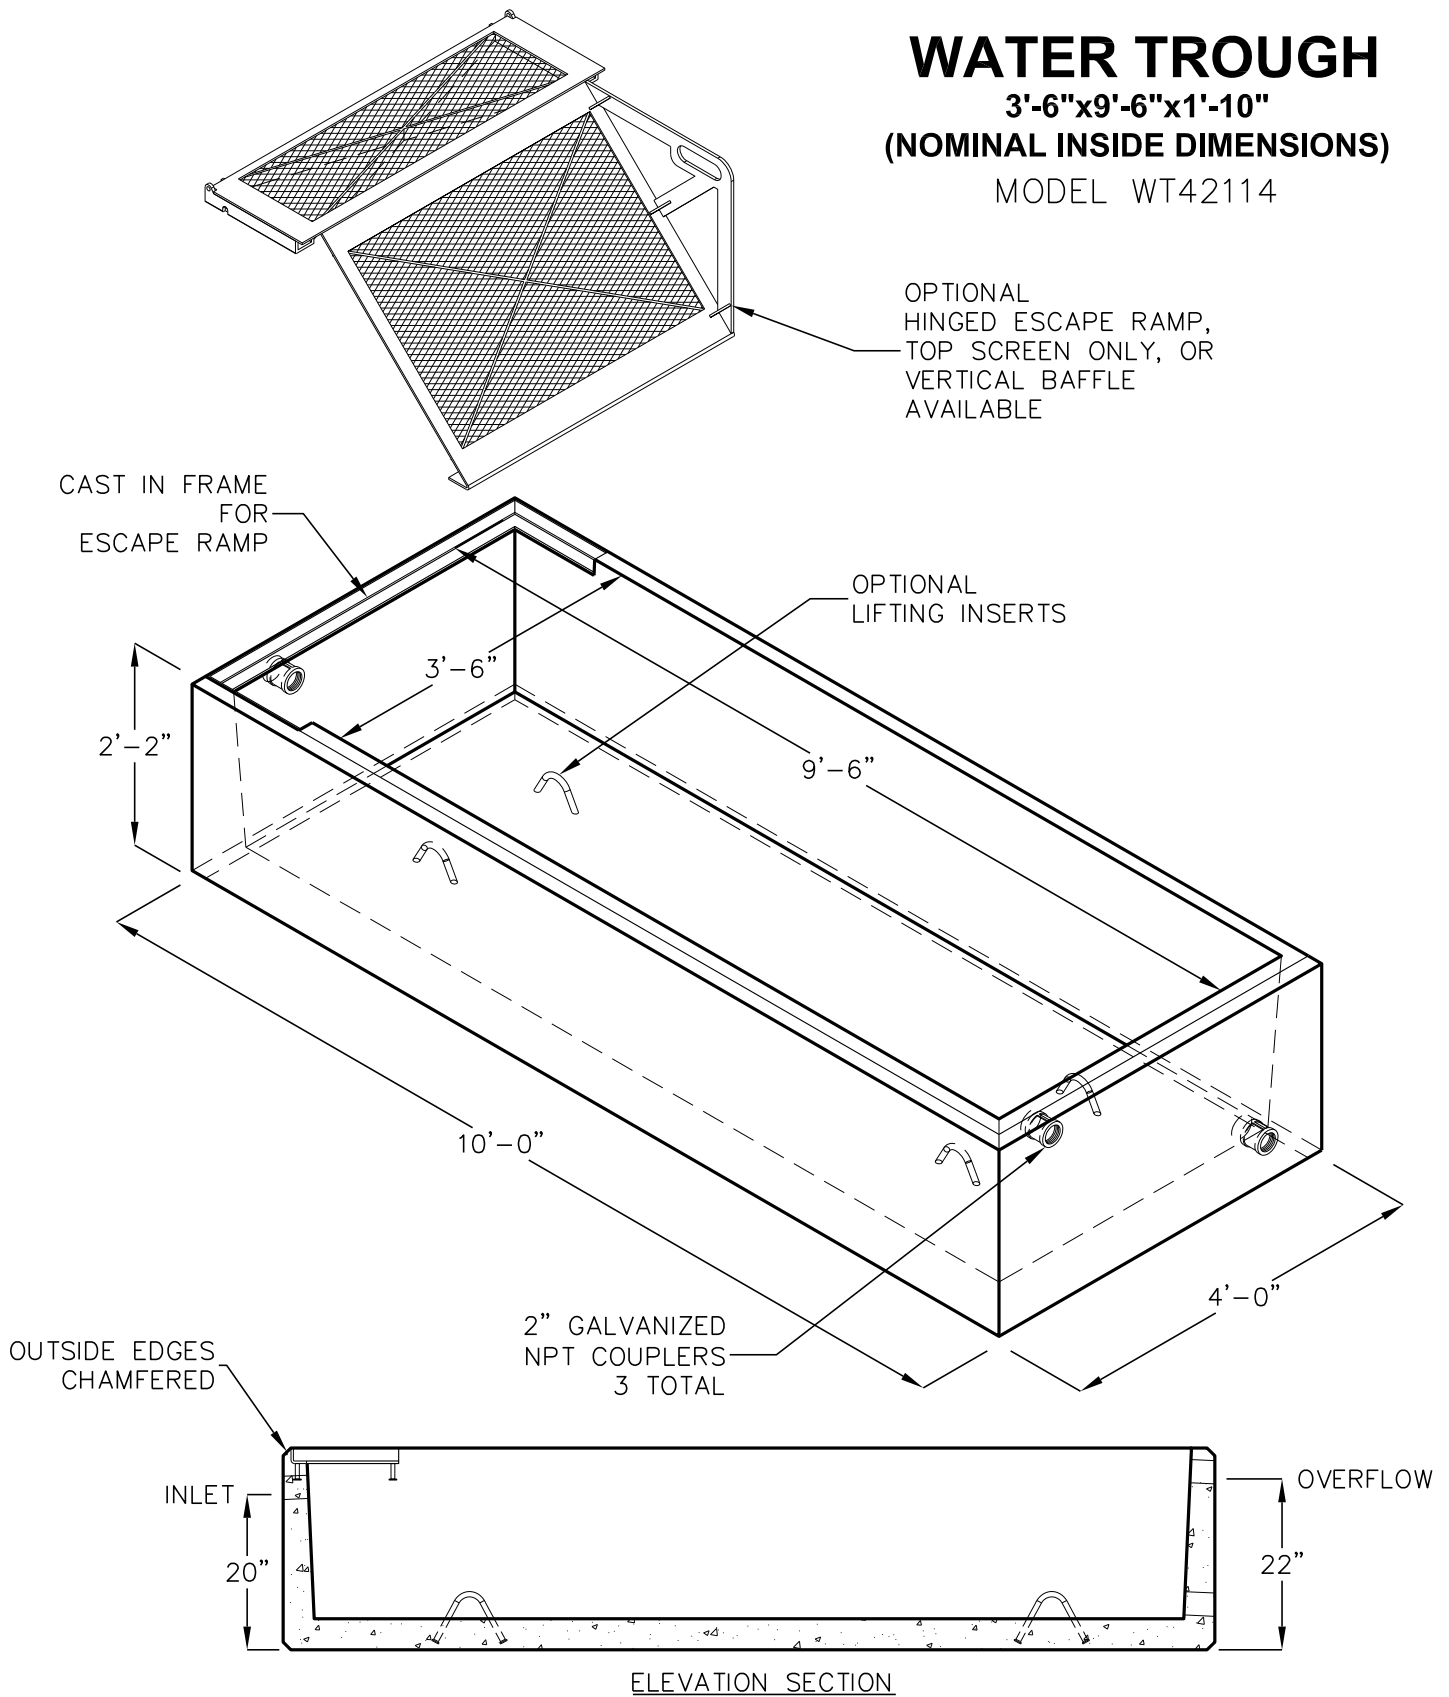

WATER TROUGH

3'-6" x 9'-6" x 1'-10"
 (NOMINAL INSIDE DIMENSIONS)
 MODEL WT42114

OPERATING CAPACITY: 350 GALLONS

FOR COMPLETE DESIGN AND PRODUCT INFORMATION CONTACT JENSEN PRECAST.

E

5/6/2016
 WATER TROUGH_3-6X9-6.DWG
 ©2016