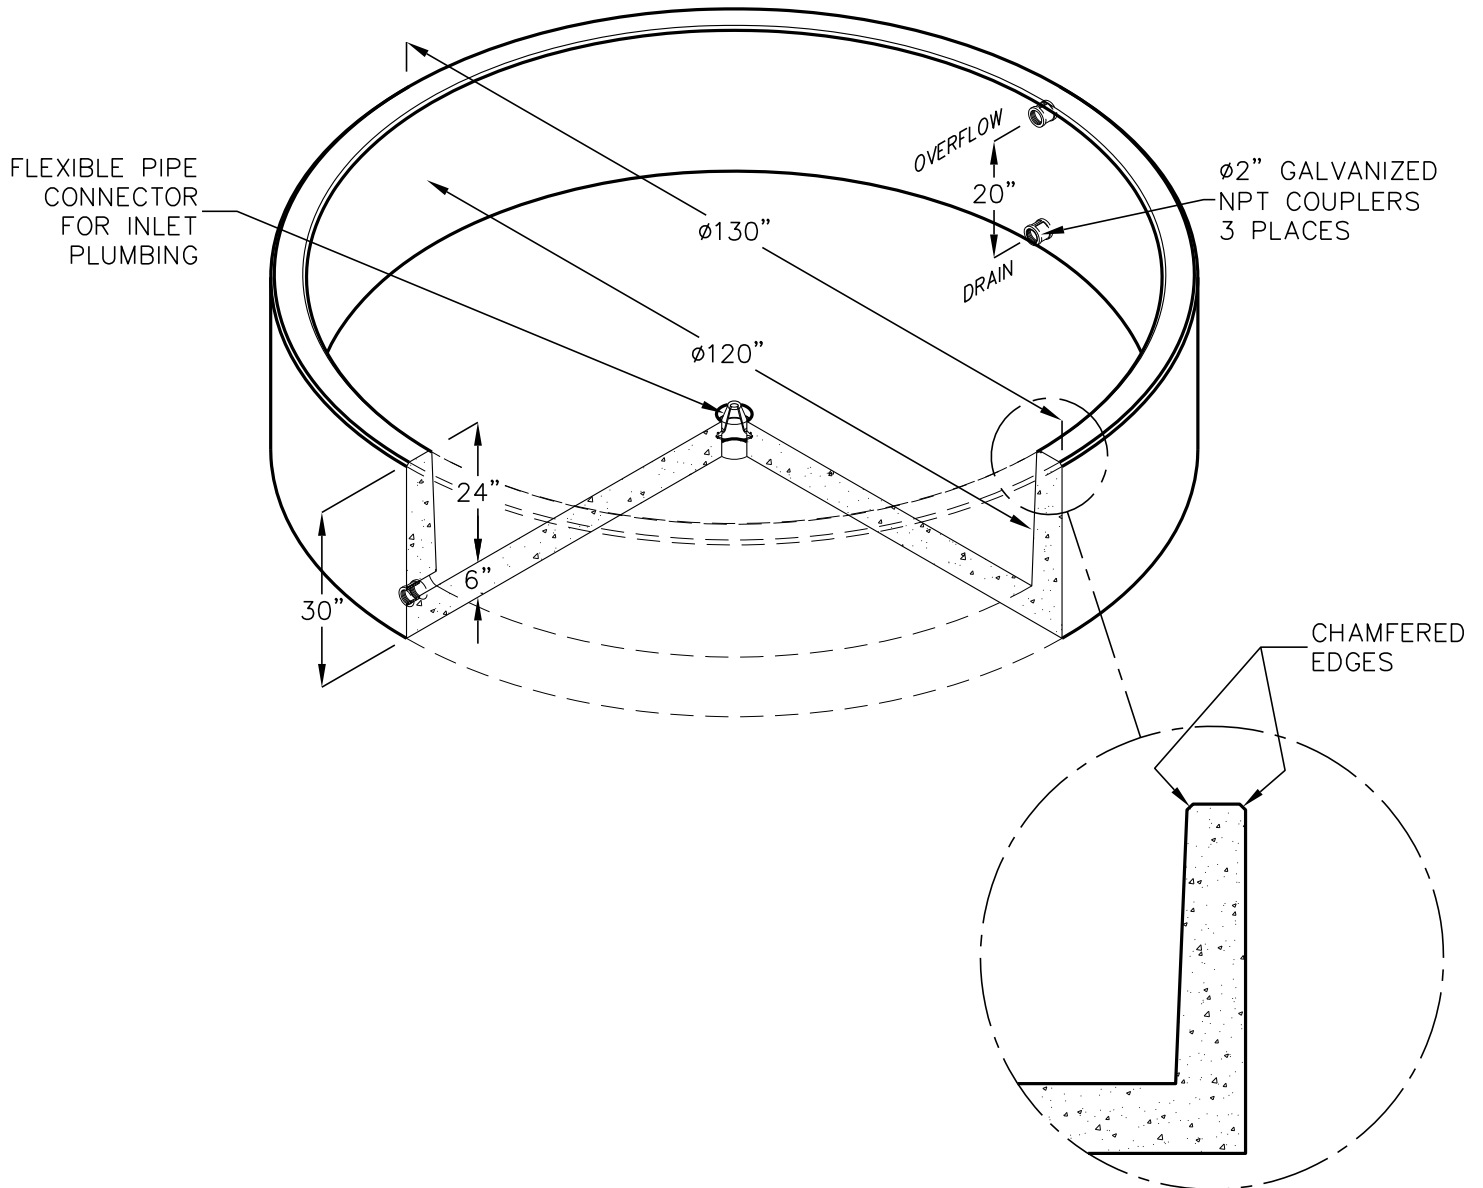

WATER TROUGH

120" DIA. x24" HIGH
(NOMINAL INSIDE DIMENSIONS)

MODEL WT120

FOR COMPLETE DESIGN AND PRODUCT INFORMATION CONTACT JENSEN PRECAST.

D

3/31/2016
WATER_TROUGH_D120X24.DWG
©2016

Jensen Precast reserves the right to make changes to product design and/or dimensions without notice. Please contact Jensen Precast whenever necessary for confirmation or advice on product design.