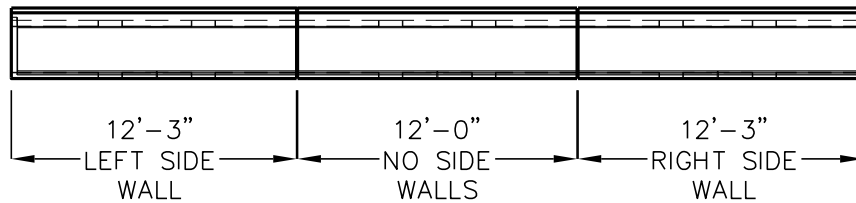

FEED BUNK

2'-0" x 12'-0" x 1'-0"
(NOMINAL INSIDE DIMENSIONS)

MODEL FB24144

PLAN VIEW - JOINED SECTIONS

B

3/17/2016
FEED BUNK 2X12.DWG
©2016

Jensen Precast reserves the right to make changes to product design and/or dimensions without notice. Please contact Jensen Precast whenever necessary for confirmation or advice on product design.