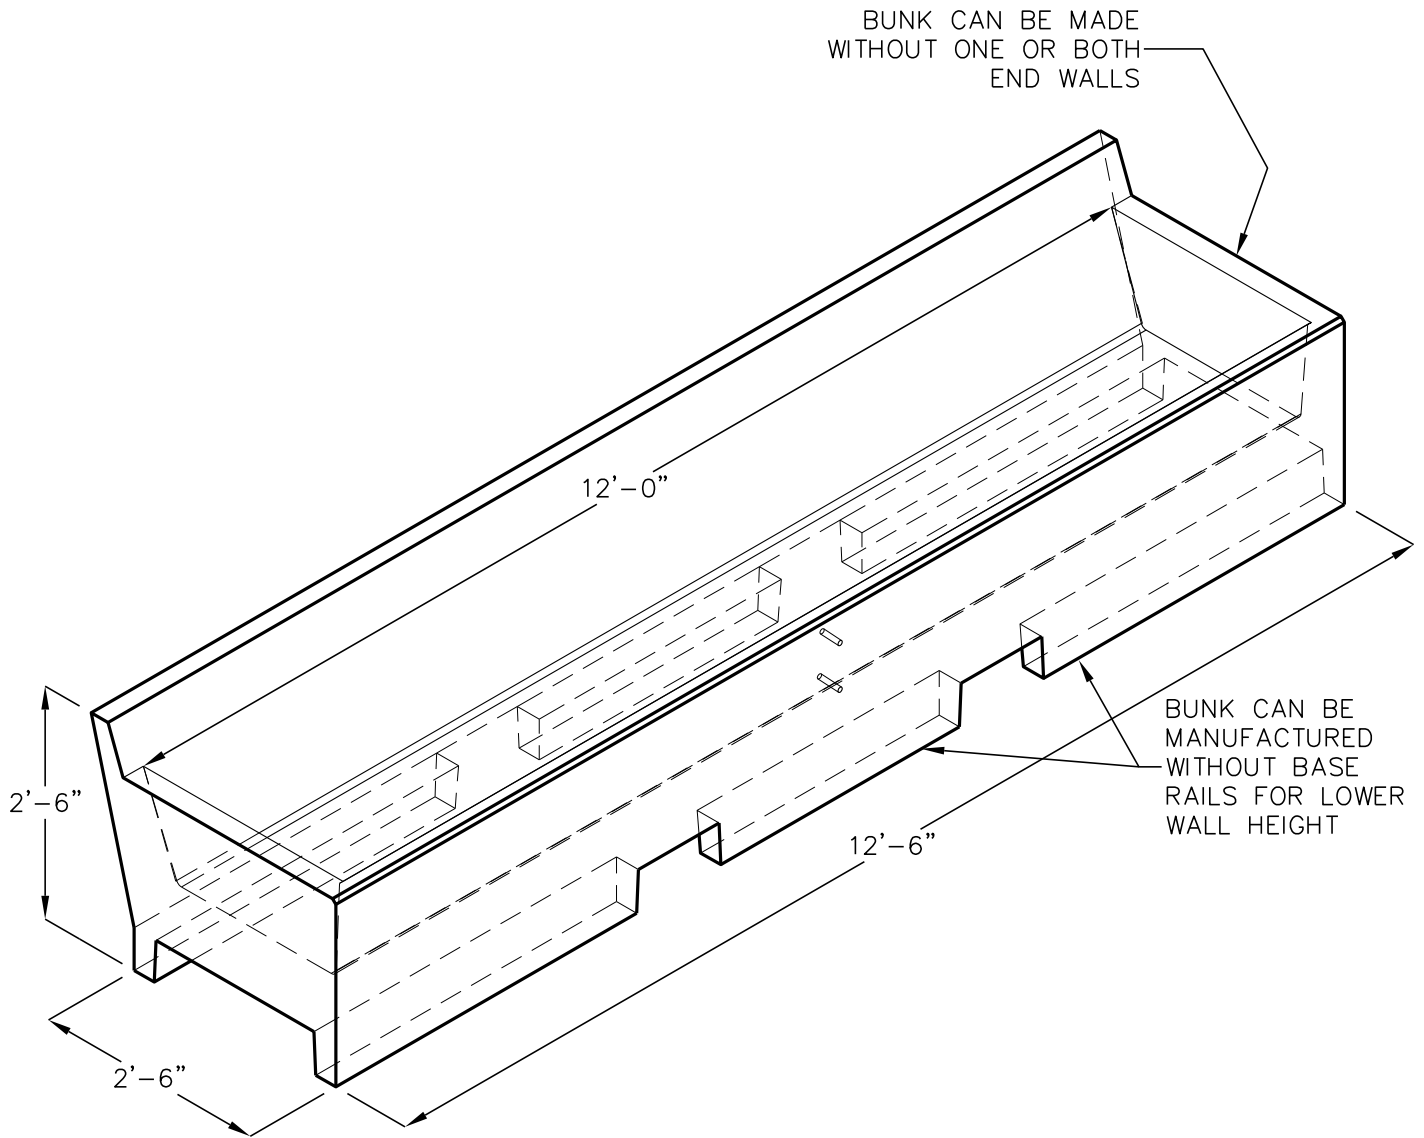

FEED BUNK

2'-0" x 12'-0" x 1'-0"
(NOMINAL INSIDE DIMENSIONS)

MODEL FB24144

PLAN VIEW - JOINED SECTIONS

B

3/17/2016
FEED BUNK 2X12.DWG
©2016

Jensen Precast reserves the right to make changes to product design and/or dimensions without notice. Please contact Jensen Precast whenever necessary for confirmation or advice on product design.