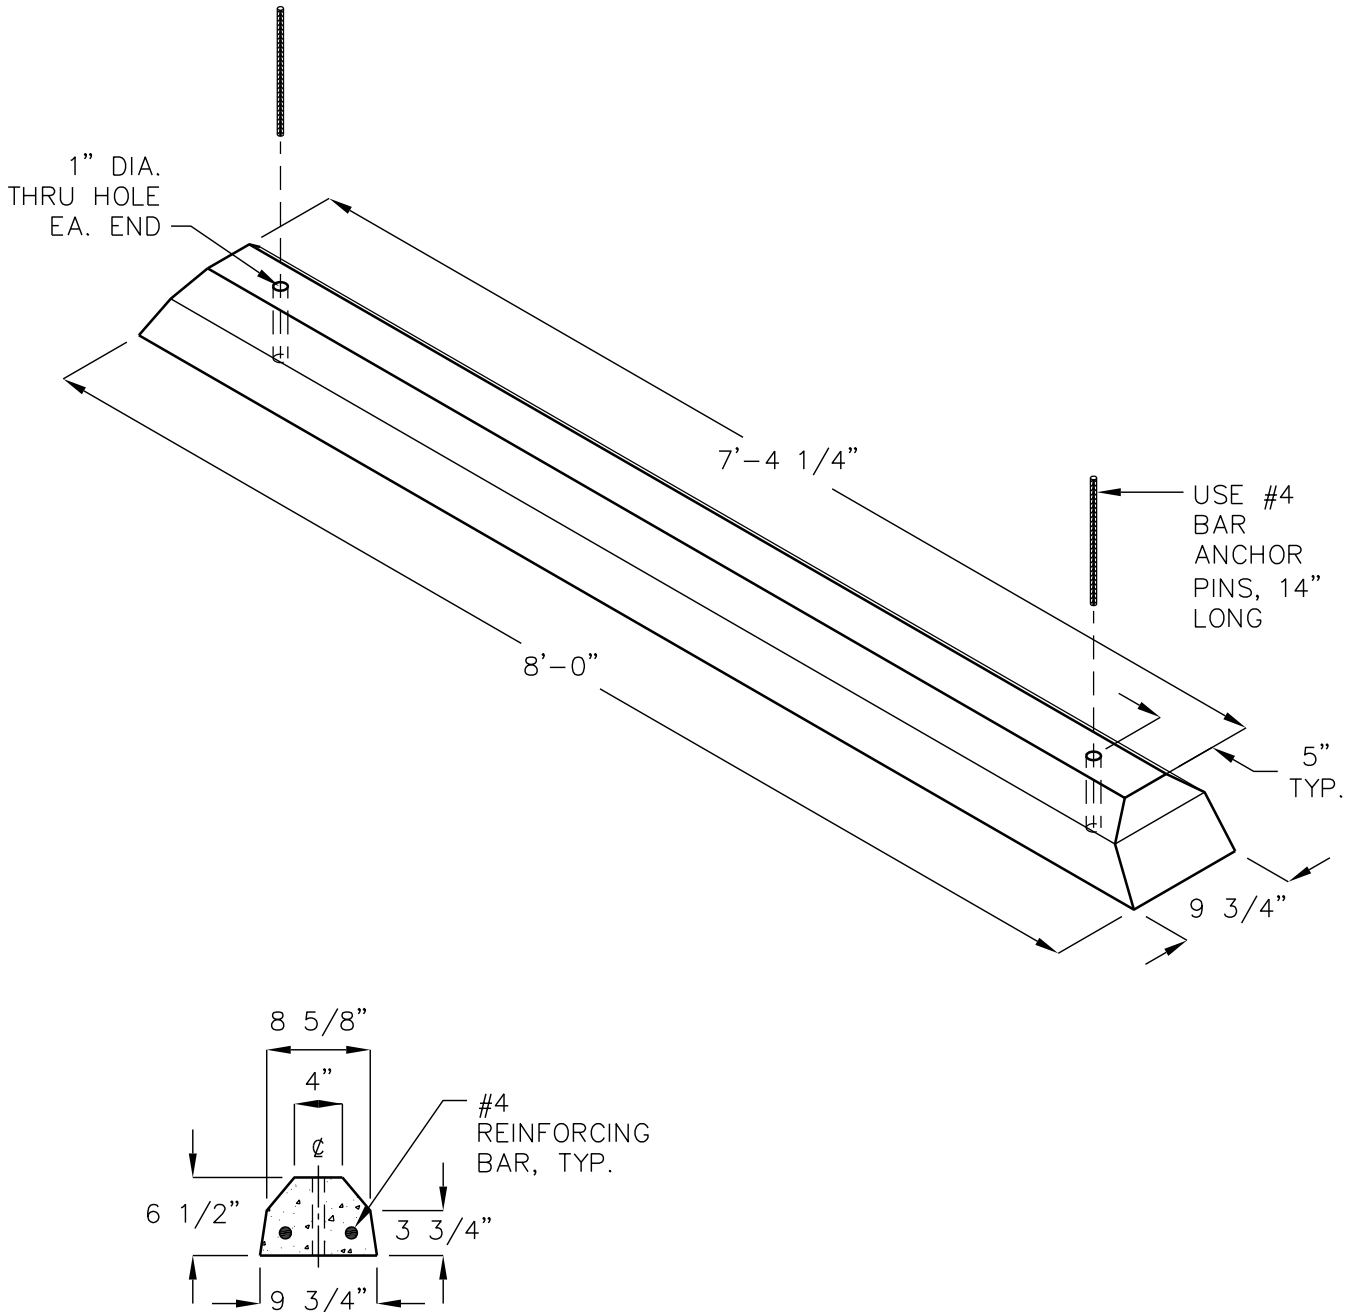

# 8' STANDARD PARKING CURB

WHEEL STOP OR PARKING BUMPERS

FOR COMPLETE DESIGN  
AND PRODUCT INFORMATION  
CONTACT JENSEN PRECAST.

APPROXIMATE WEIGHT: 353 LBS.