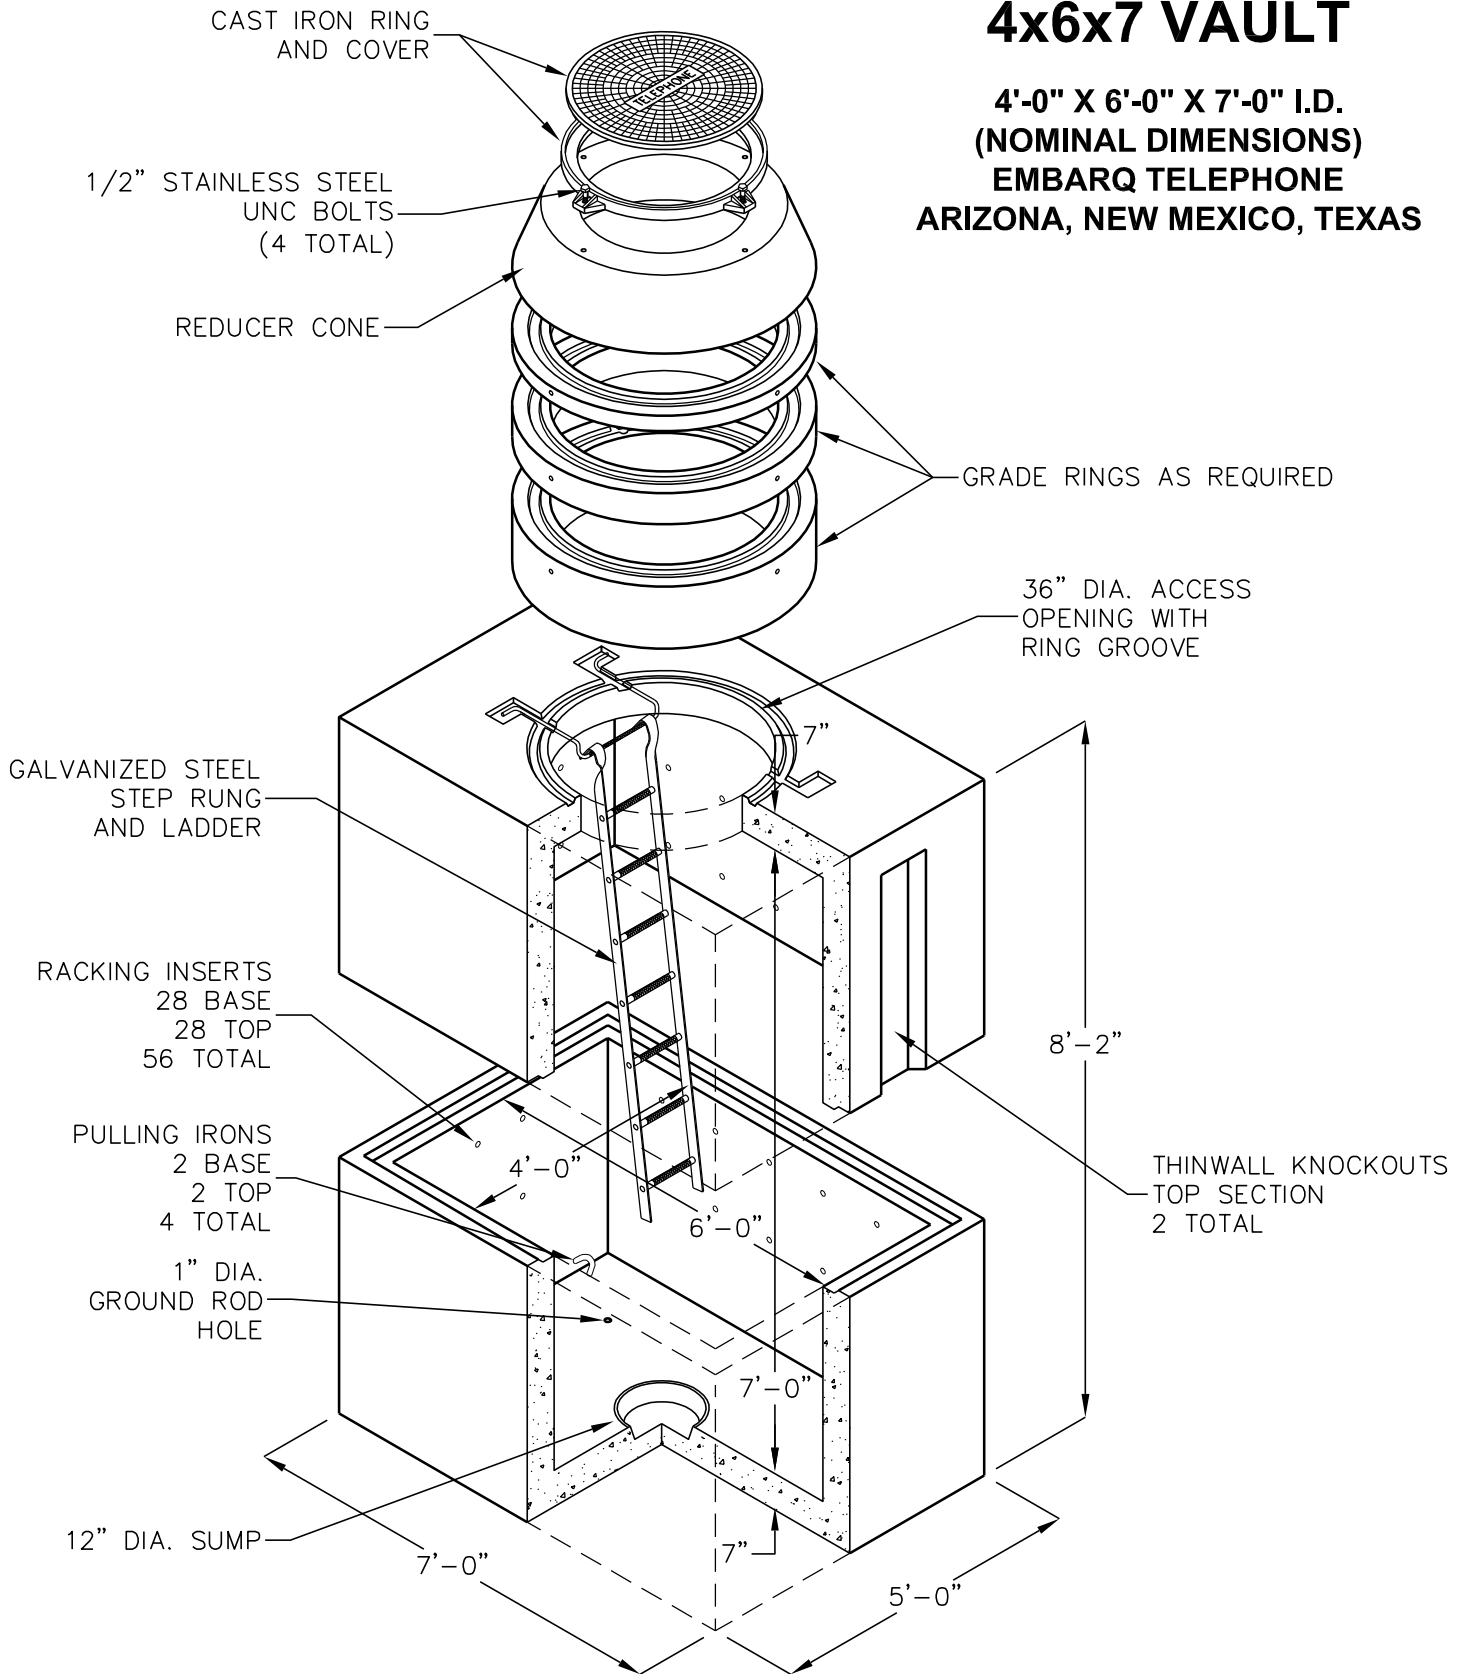

4x6x7 VAULT

4'-0" X 6'-0" X 7'-0" I.D.
(NOMINAL DIMENSIONS)
EMBARQ TELEPHONE
ARIZONA, NEW MEXICO, TEXAS

FOR COMPLETE DESIGN AND PRODUCT INFORMATION
CONTACT JENSEN PRECAST.

4/18/07
4x6x7_36_D.dwg
© 2007 Jensen Precast