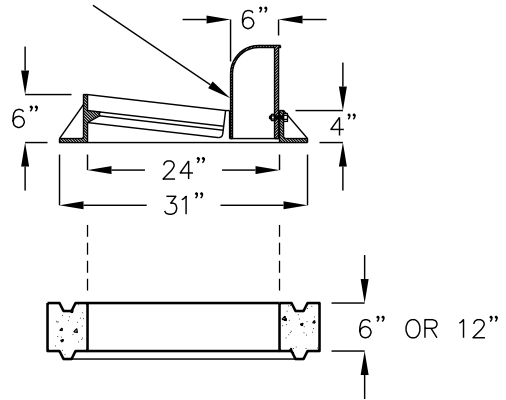

**TOP VIEW-BOX  
WITH CAST IRON REMOVED**

CURB BOX (HOOD)  
ADJUSTABLE FROM 6" TO 9"

**EXTENSION WITH  
CAST IRON HOOD, FRAME,  
AND GRATE SHOWN**

**FRONT VIEW**

**SIDE VIEW**

**SECTION  
24"x36" DROP INLET**

\*SEE DROP INLET  
TABLE ON FRONT