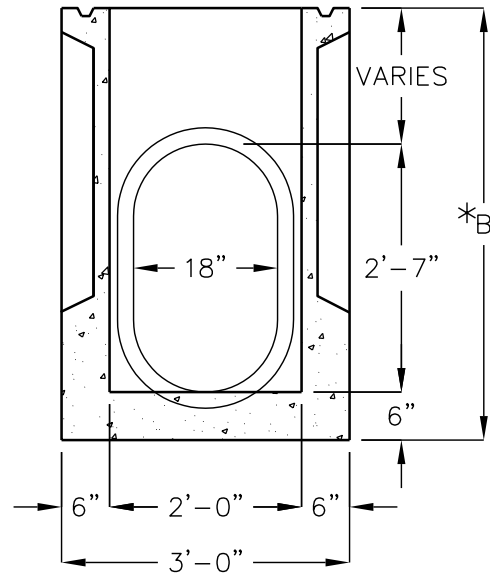

**TOP VIEW-BOX  
WITH CAST IRON REMOVED**

CURB BOX (HOOD)  
ADJUSTABLE FROM 6" TO 9"

**EXTENSION WITH  
CAST IRON HOOD, FRAME,  
AND GRATE SHOWN**

**FRONT VIEW**

**SIDE VIEW**

**SECTION  
24"x36" DROP INLET**

\*SEE DROP INLET  
TABLE ON FRONT