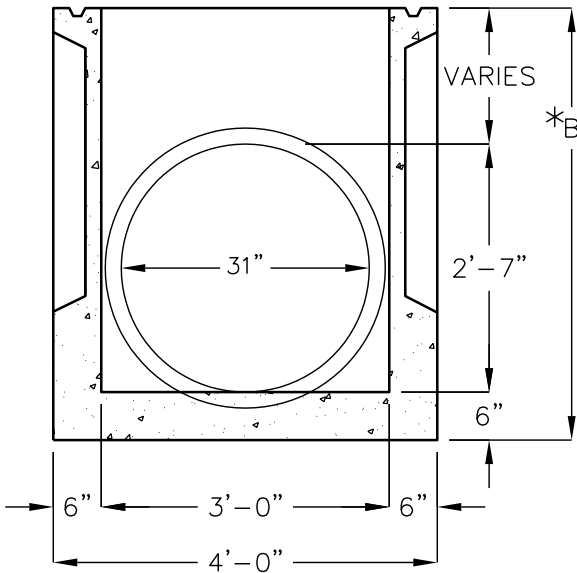

**TOP VIEW-BOX  
WITH CAST IRON REMOVED**

CURB BOX (HOOD)  
ADJUSTABLE FROM 6" TO 9"

**EXTENSION WITH  
CAST IRON HOOD, FRAME,  
AND GRATE SHOWN**

**FRONT VIEW**

**SIDE VIEW**

**SECTION  
24"x36" DROP INLET**

\*SEE DROP INLET  
TABLE ON FRONT