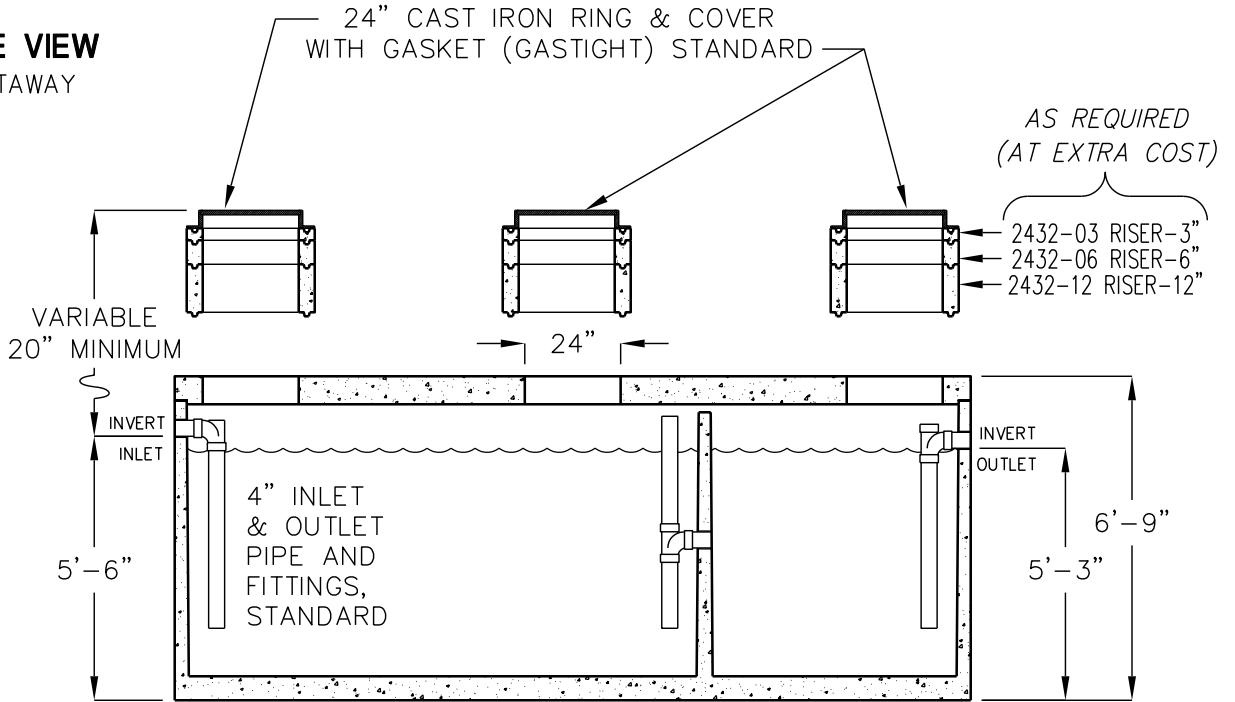

4000 GALLON GREASE INTERCEPTOR

MODEL JZ4000ECE-G

ACCEPTED BY UPC®

**SIDE VIEW
CUTAWAY**

TOP VIEW
(COVERS REMOVED)

LIQUID CAPACITY: 4,000 GALLONS.

BOX DESIGN LOAD: H-20 TRAFFIC FROM
1' TO 5' OF SOIL COVER.

FOR COMPLETE DESIGN AND PRODUCT
INFORMATION CONTACT JENSEN PRECAST.