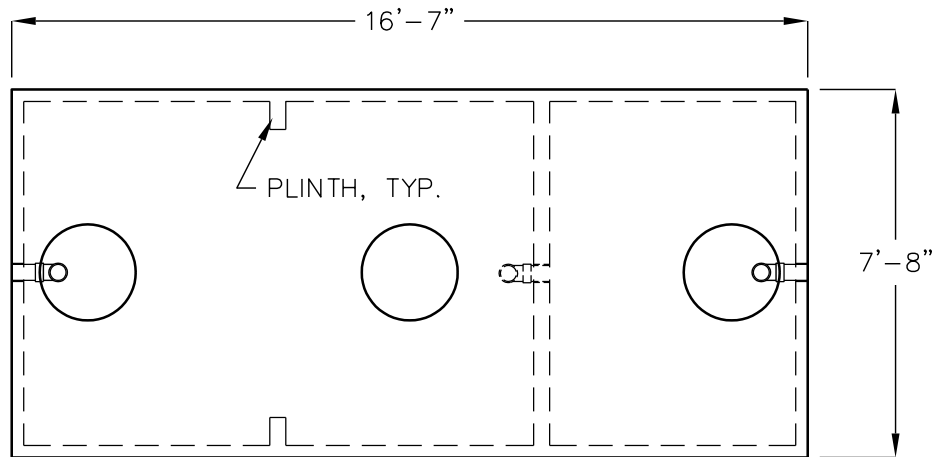

4000 GALLON GREASE INTERCEPTOR

MODEL JZ4000ECE-G

ACCEPTED BY UPC®

**SIDE VIEW
CUTAWAY**

TOP VIEW
(COVERS REMOVED)

LIQUID CAPACITY: 4,000 GALLONS.

BOX DESIGN LOAD: H-20 TRAFFIC FROM
1' TO 5' OF SOIL COVER.

FOR COMPLETE DESIGN AND PRODUCT
INFORMATION CONTACT JENSEN PRECAST.