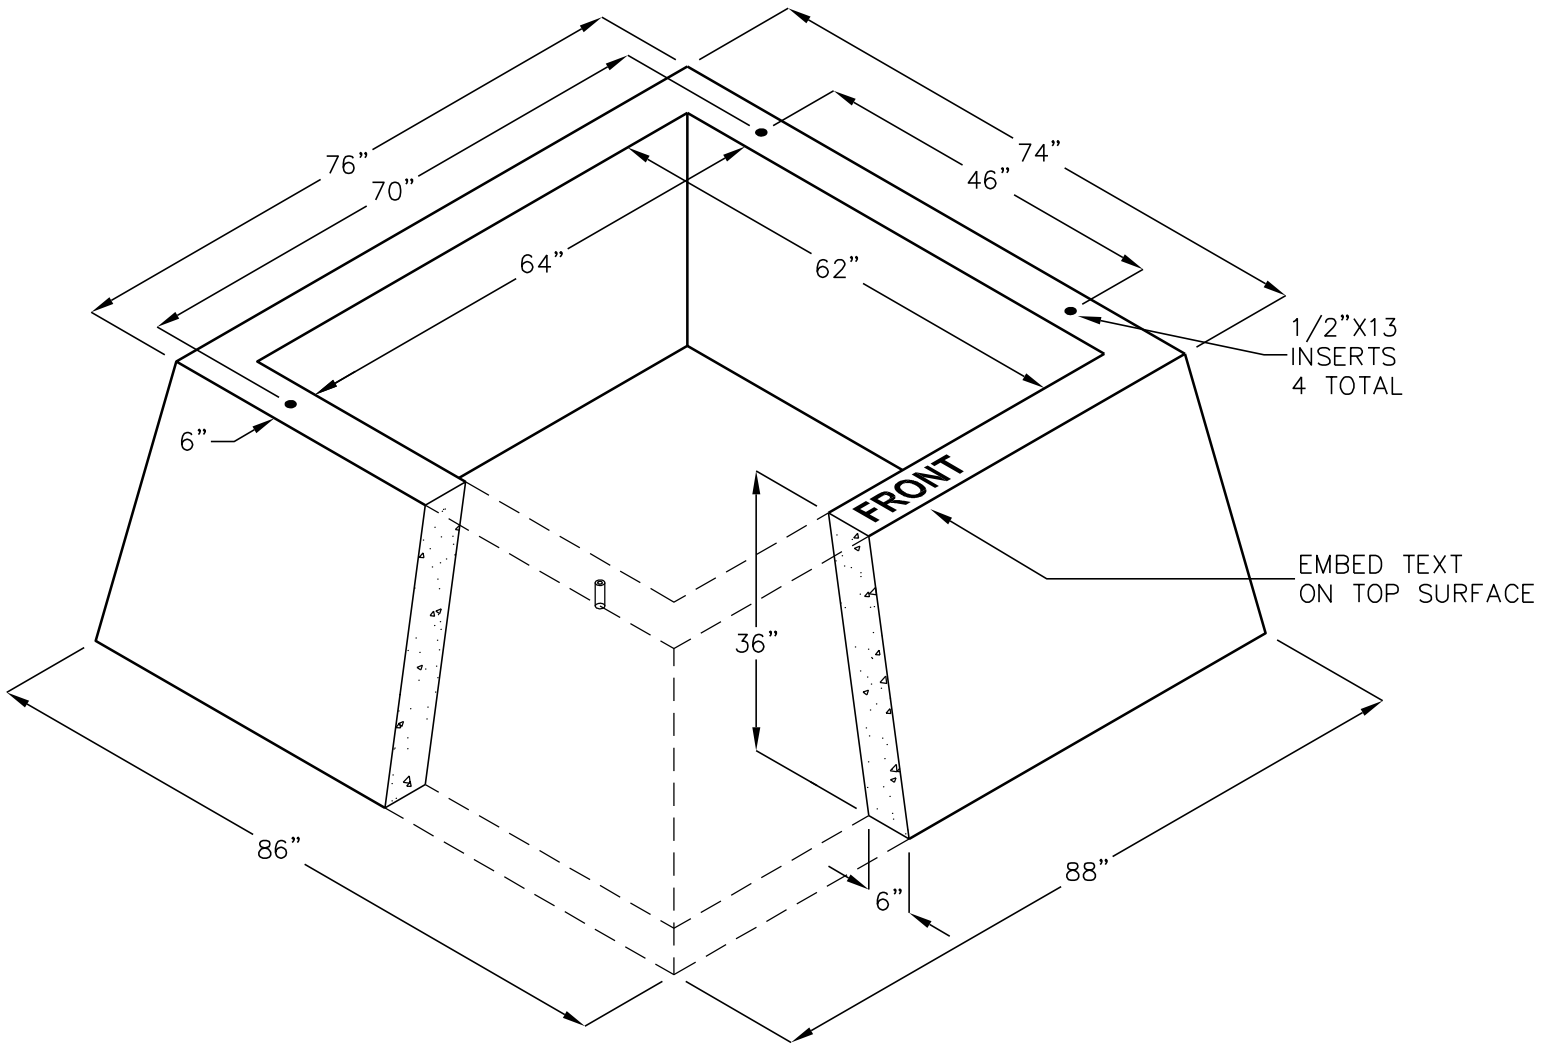

BOX PAD SR-240

64" x 62" x 36" I.D.
(NOMINAL DIMENSIONS)

TUCSON ELECTRIC POWER
JENSEN BOX PAD SR-240

FOR COMPLETE DESIGN AND PRODUCT INFORMATION
CONTACT JENSEN PRECAST.