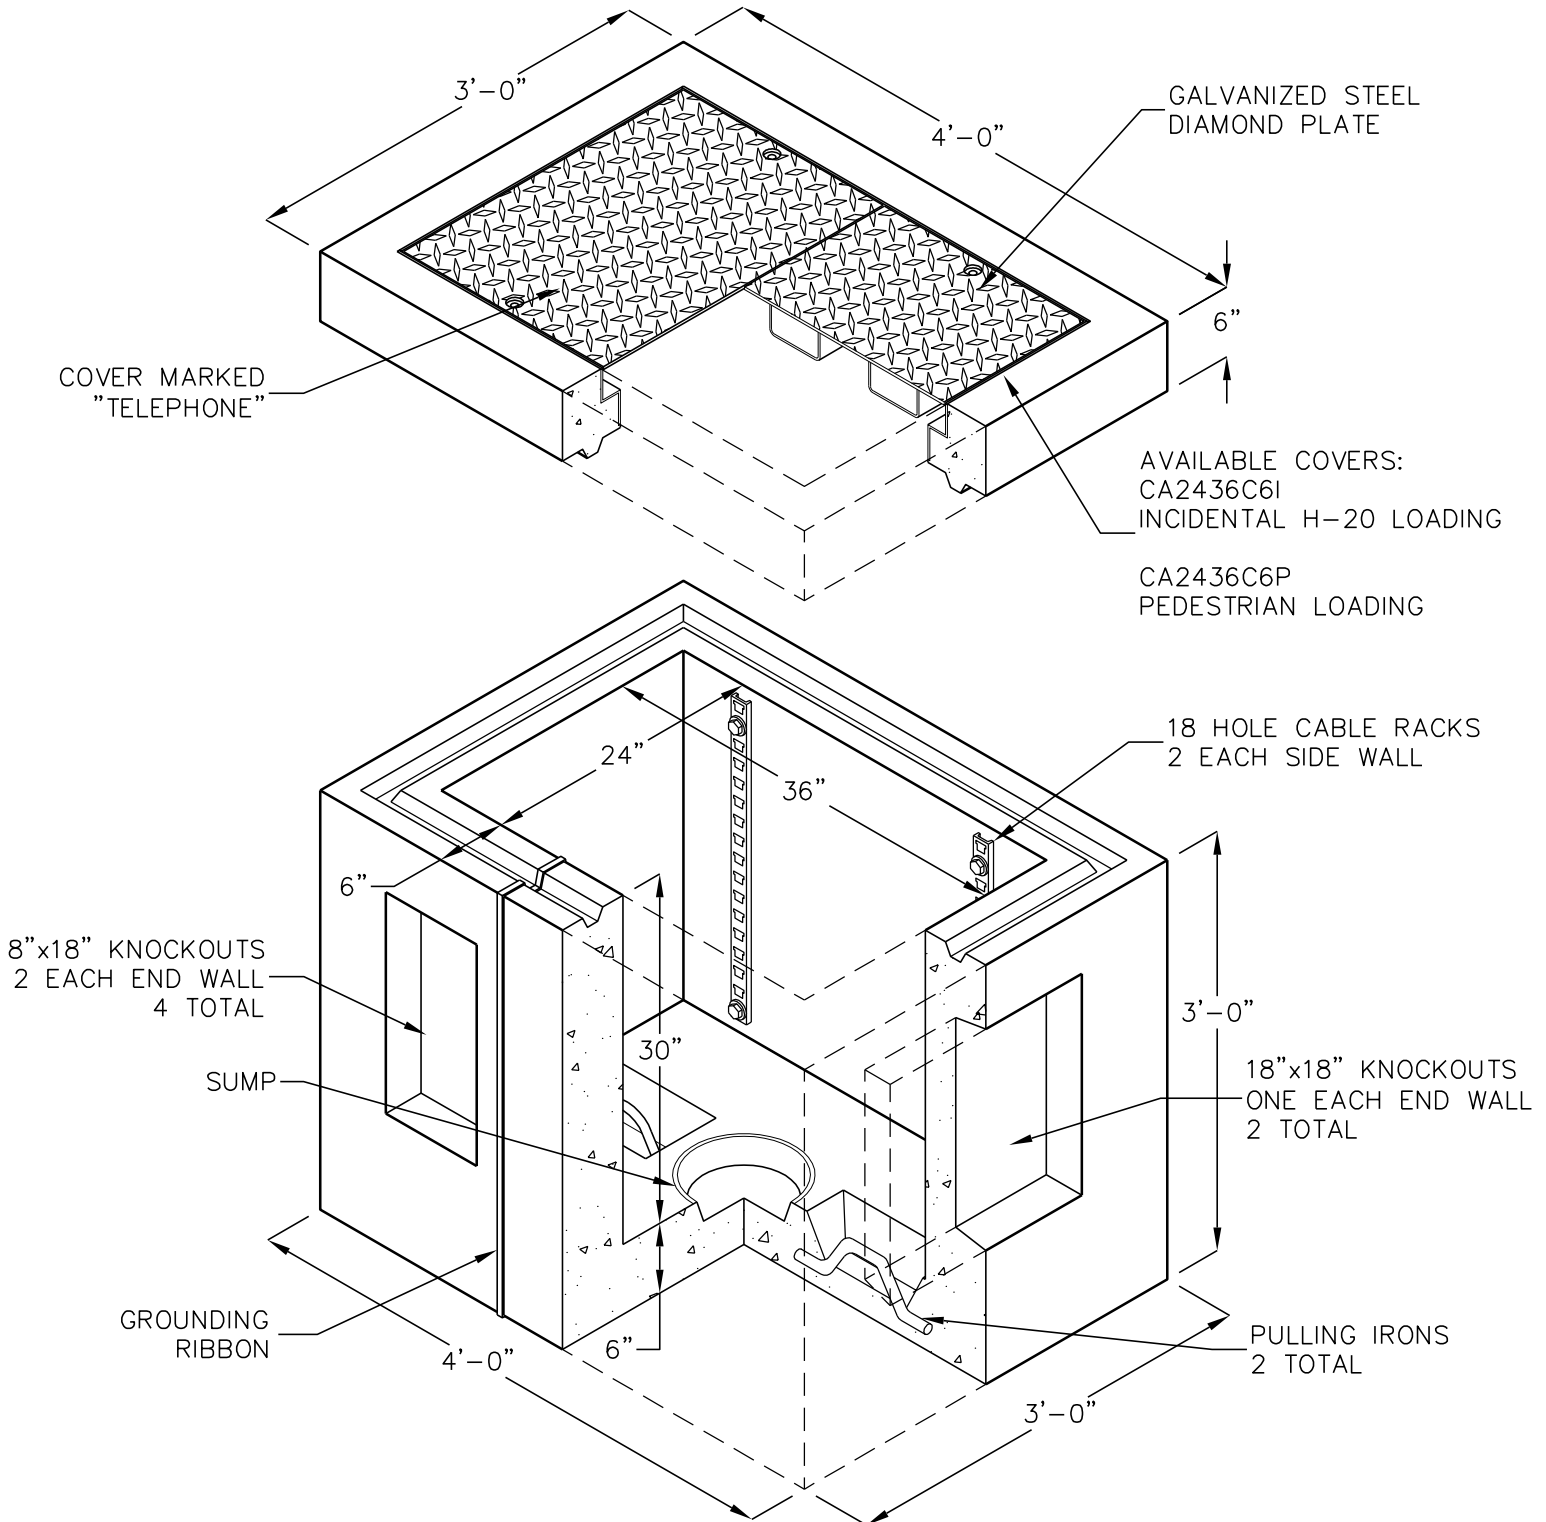

EMBARQ 100 PULLBOX

24"x36"x30"
(NOMINAL INSIDE DIMENSIONS)

FOR COMPLETE DESIGN AND PRODUCT INFORMATION
CONTACT JENSEN PRECAST.