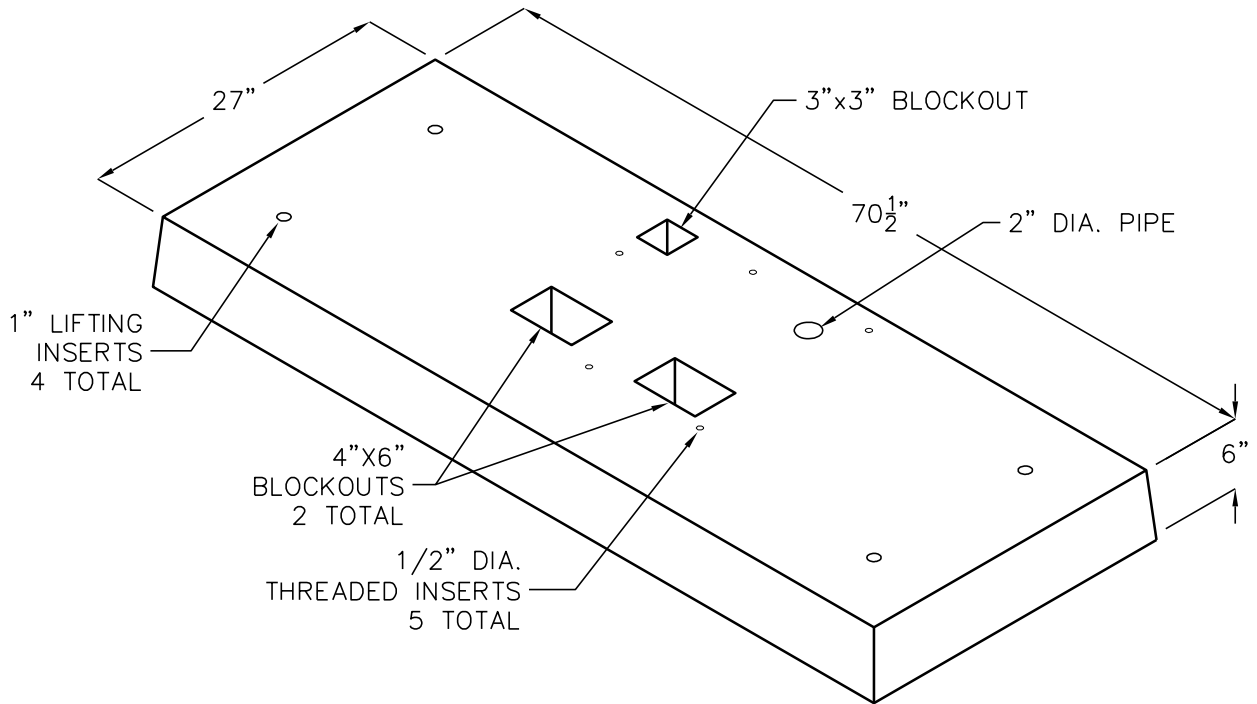

# RSC 48/CC

70-3/4"x27"x6"  
CABINET PAD

APPROX. WEIGHT: 890 LBS.

FOR COMPLETE DESIGN  
AND PRODUCT INFORMATION  
CONTACT JENSEN PRECAST.