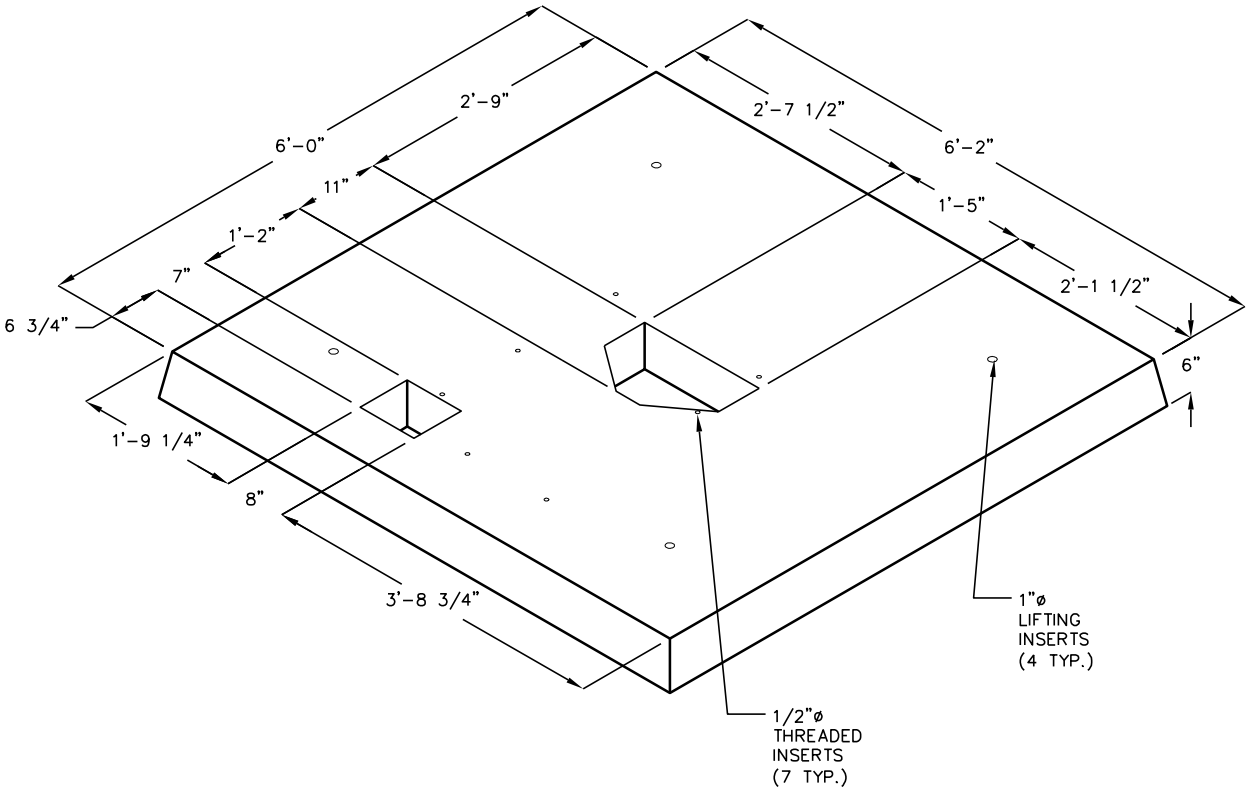

RSC 120-240/CC

74"x72"x6" CABINET PAD

APPROX. WEIGHT: 2540 LBS.

FOR COMPLETE DESIGN
AND PRODUCT INFORMATION
CONTACT JENSEN PRECAST.