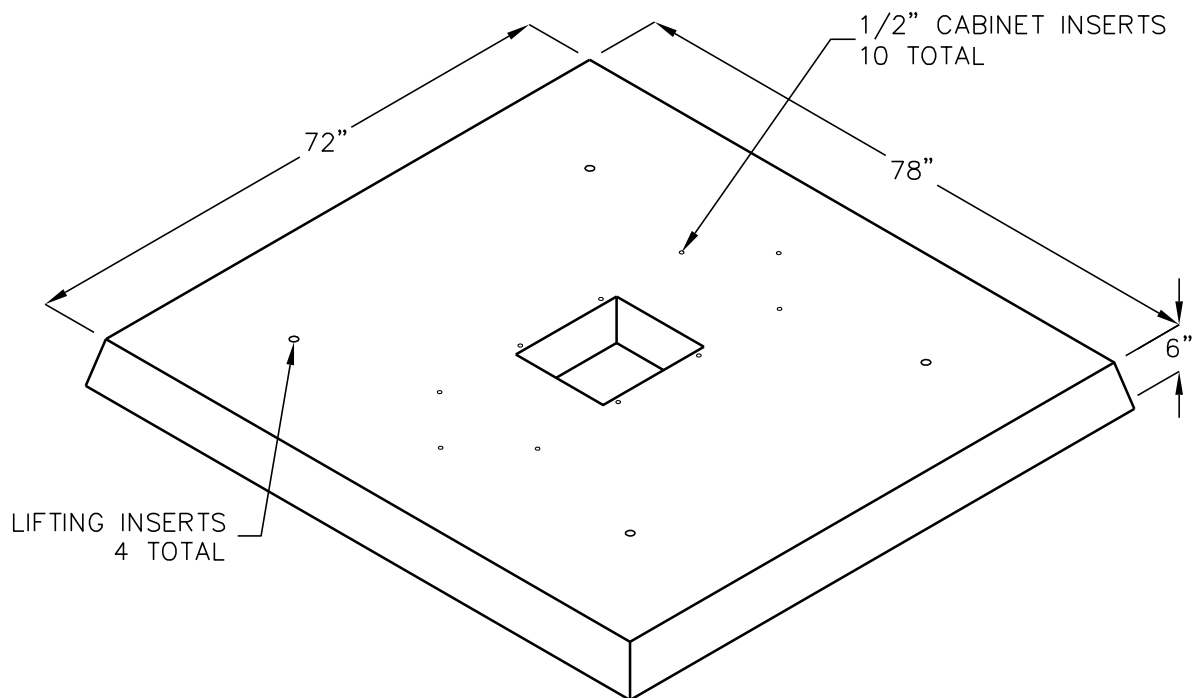

PFP CABINET PAD

72"x78"x6"
(NOMINAL DIMENSIONS)

APPROXIMATE WEIGHT: 2950 LBS.

FOR COMPLETE DESIGN AND PRODUCT INFORMATION
CONTACT JENSEN PRECAST.