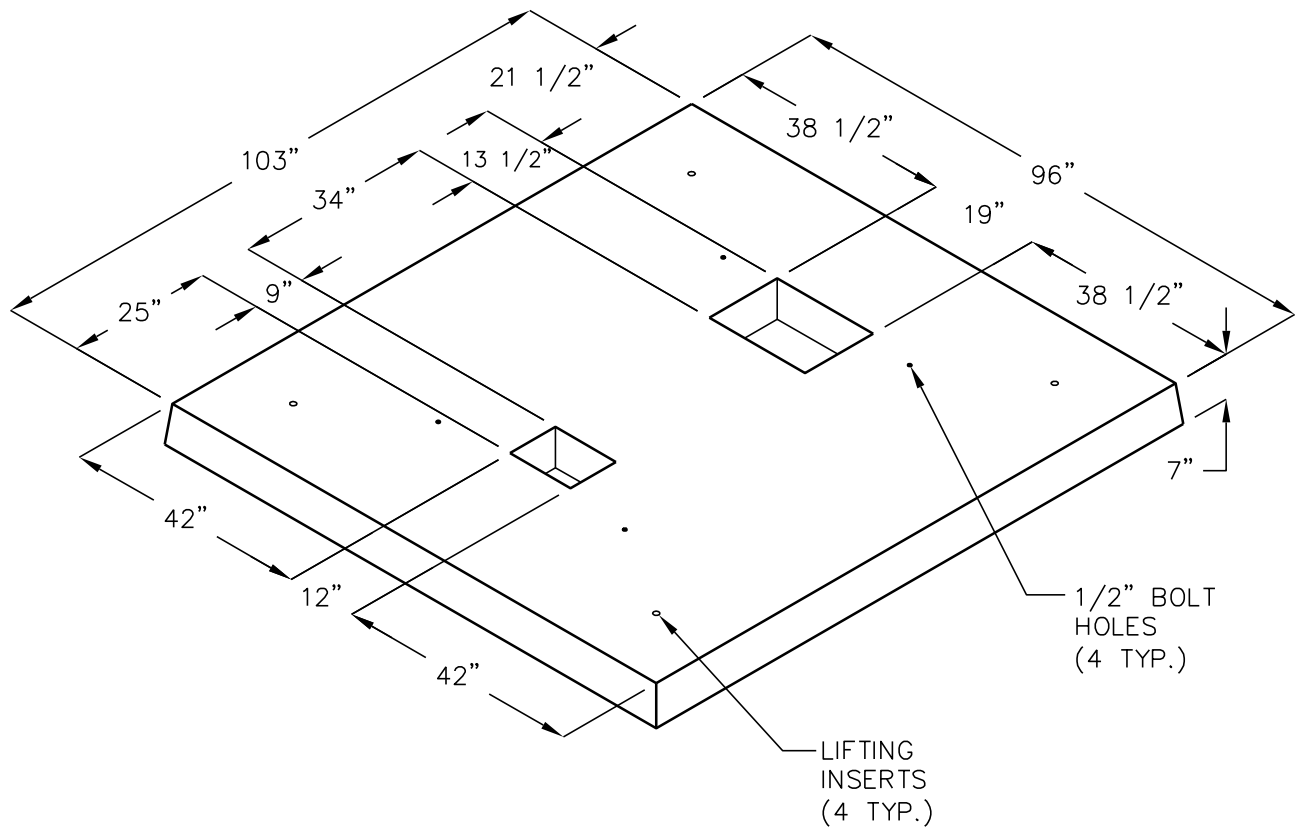

82A

103"x96"x7" CABINET PAD

APPROX. WEIGHT: 5790 LBS.

FOR COMPLETE DESIGN
AND PRODUCT INFORMATION
CONTACT JENSEN PRECAST.