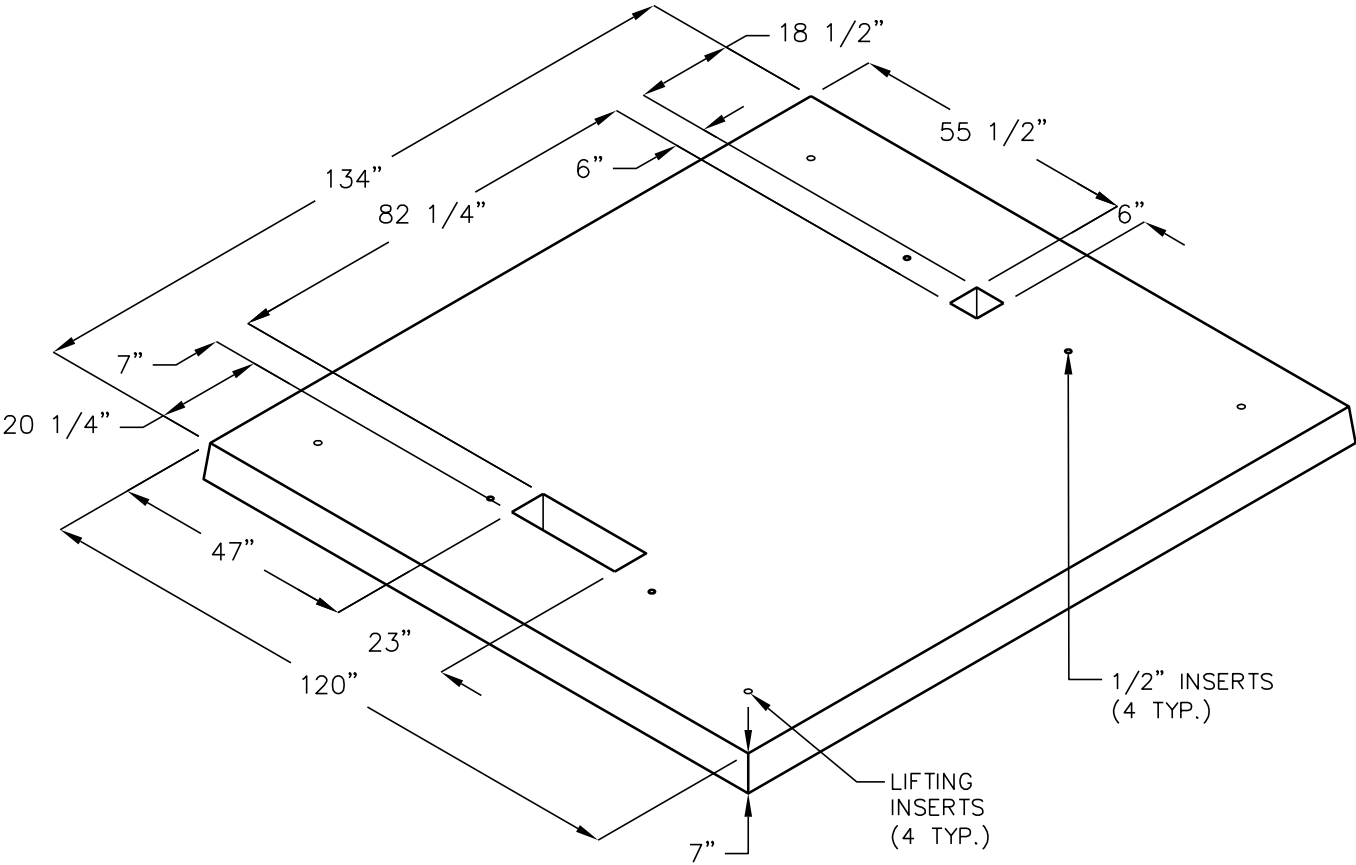

38Y-2016

134" X 120" X 7" CABINET PAD

APPROX. WEIGHT: 9651 LBS.

FOR COMPLETE DESIGN
AND PRODUCT INFORMATION
CONTACT JENSEN PRECAST.