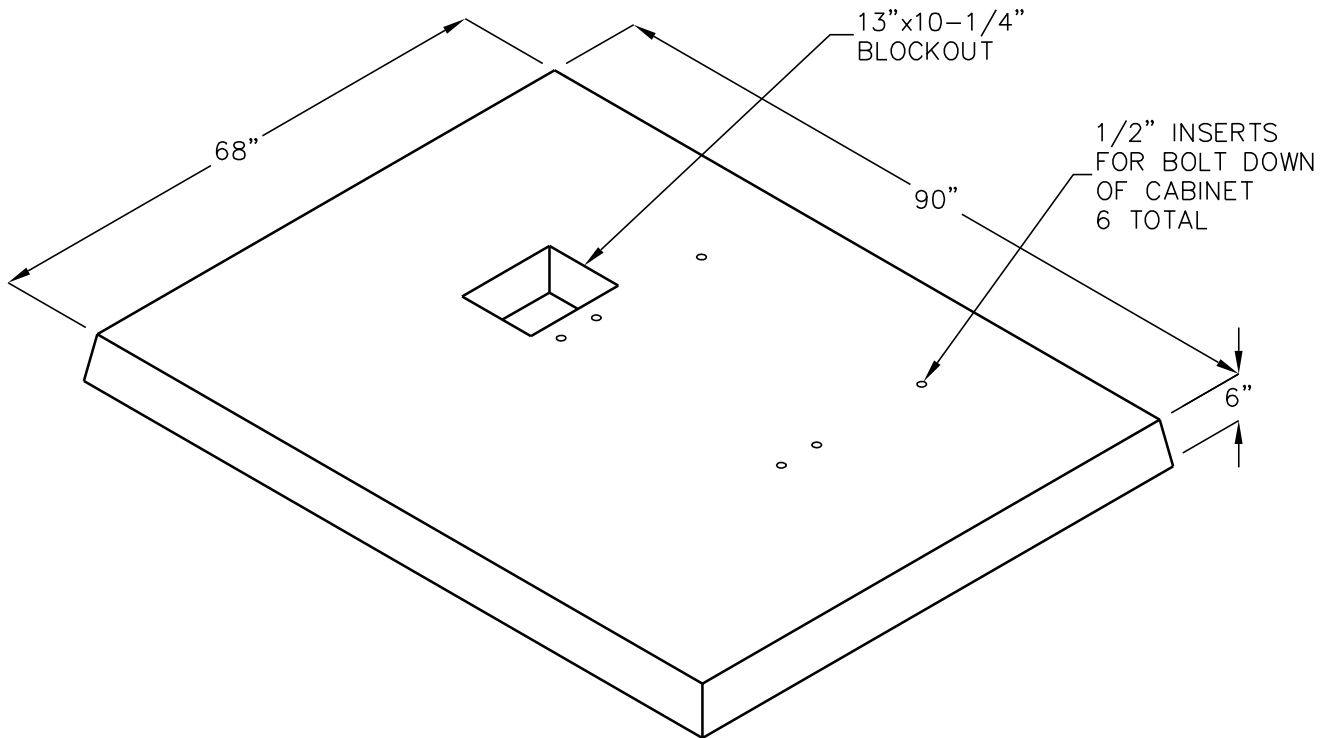

248C

68"x90"x6" CABINET PAD

FOR COMPLETE DESIGN AND PRODUCT INFORMATION
CONTACT JENSEN PRECAST.