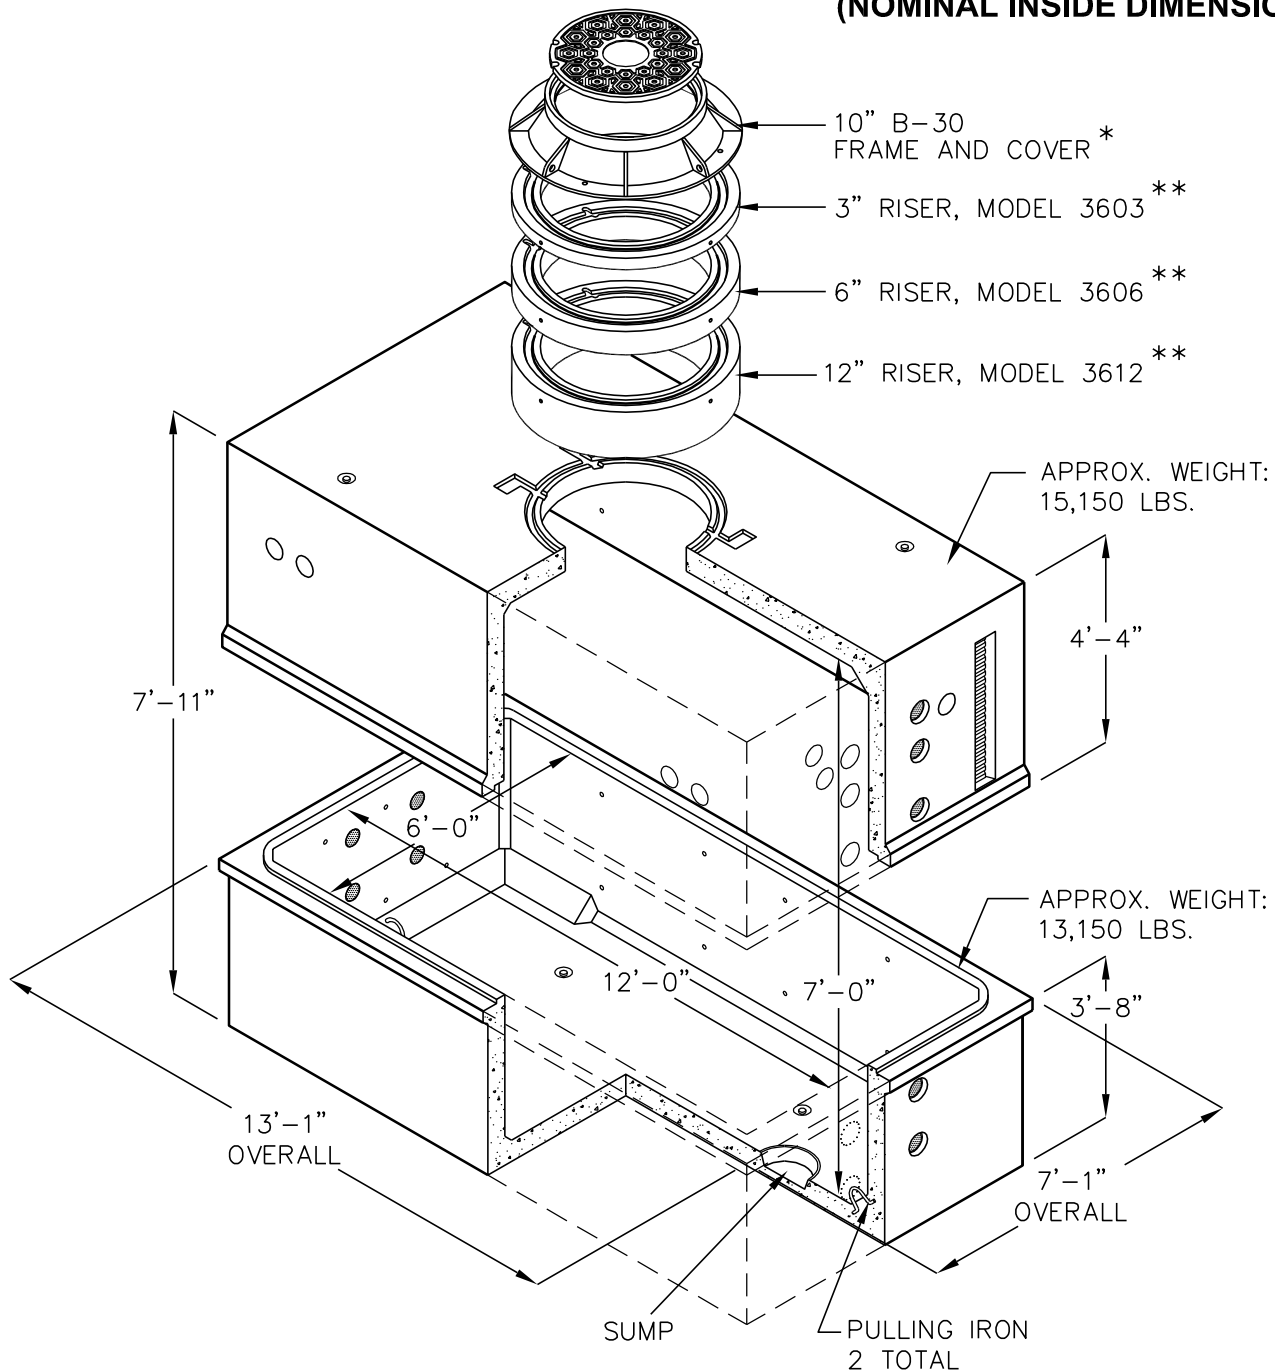

TELEPHONE MANHOLE

612-7

6'-0"x12'-0"x7'-0"

(NOMINAL INSIDE DIMENSIONS)

BOX DESIGN LOAD: H-20 TRAFFIC WITH 1' TO 5' EARTH COVER.

FOR COMPLETE DESIGN AND PRODUCT INFORMATION, CONTACT JENSEN PRECAST.

- * SEE HARDWARE/APPURTENANCES SECTION FOR SPECIFICATIONS.
- ** RISERS OPTIONAL. SEE COLLAR/RISER SECTION FOR SPECIFICATIONS.