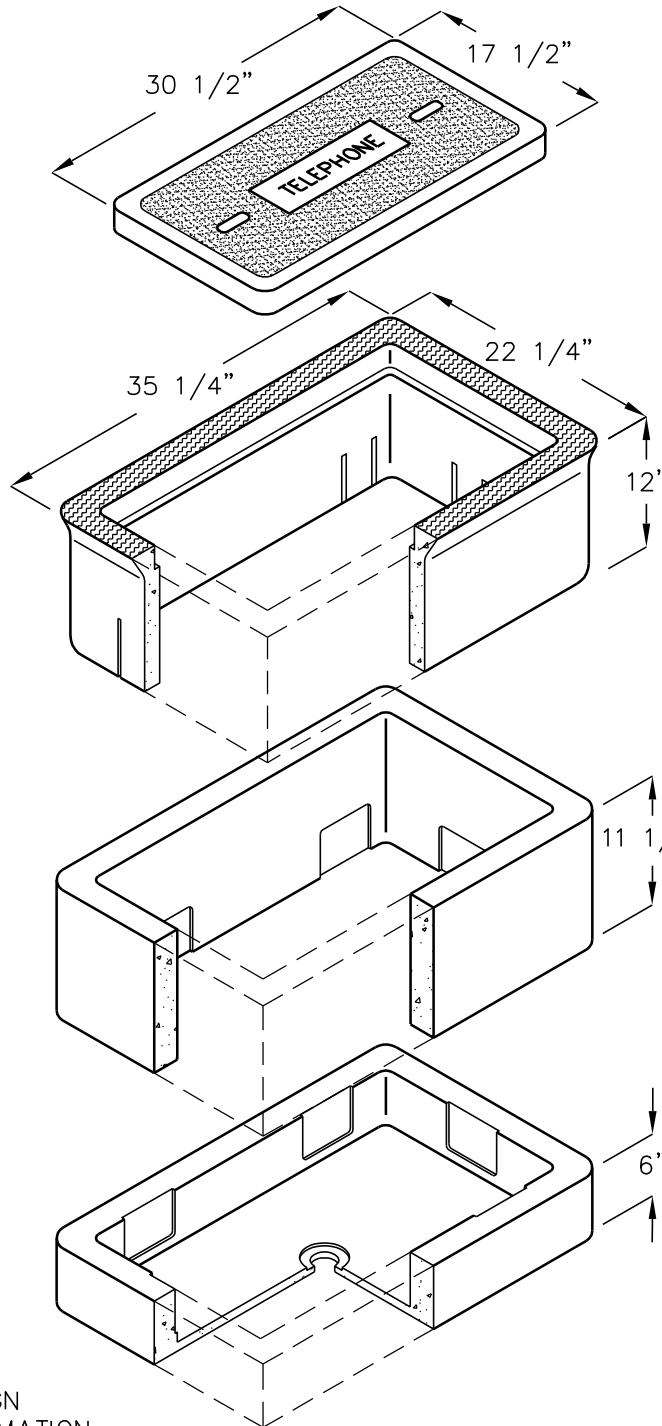

EMBARQ ES-30 HANDHOLE

17" x 30" x 30"
(INSIDE DIMENSIONS)

MEETS EMBARQ
SPECIFICATIONS

POLYMER LID
WEIGHT: 74 LBS.
STOCK # PCL1730TEL

N36 BOX
WEIGHT: 175 LBS.
STOCK # CYN36

N36 EXTENSION
WEIGHT: 153 LBS.
STOCK # CYN36EX

N36 BASE
WEIGHT: 128 LBS.
STOCK # CYN36BA

FOR COMPLETE DESIGN
AND PRODUCT INFORMATION
CONTACT JENSEN PRECAST.