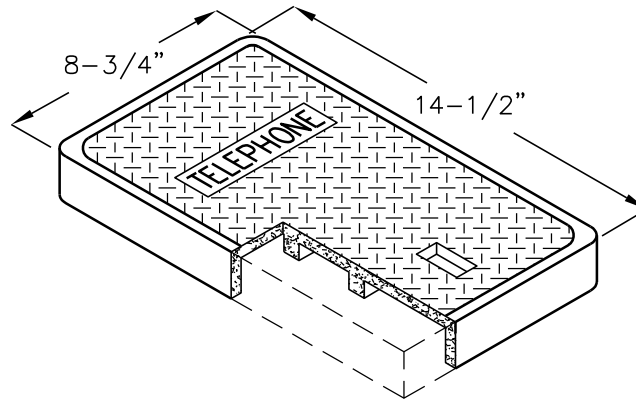

# EMBARQ 16 HANDHOLE

9" X 15" X 12"  
(INSIDE DIMENSIONS)

MEETS EMBARQ  
SPECIFICATIONS

CAST IRON  
WEIGHT: 13 LBS.  
STOCK # CYB3CTEL

POLYMER  
WEIGHT: 10 LBS.  
STOCK # PCLB3TEL

BOX  
WEIGHT: 73 LBS.  
STOCK # CYB3