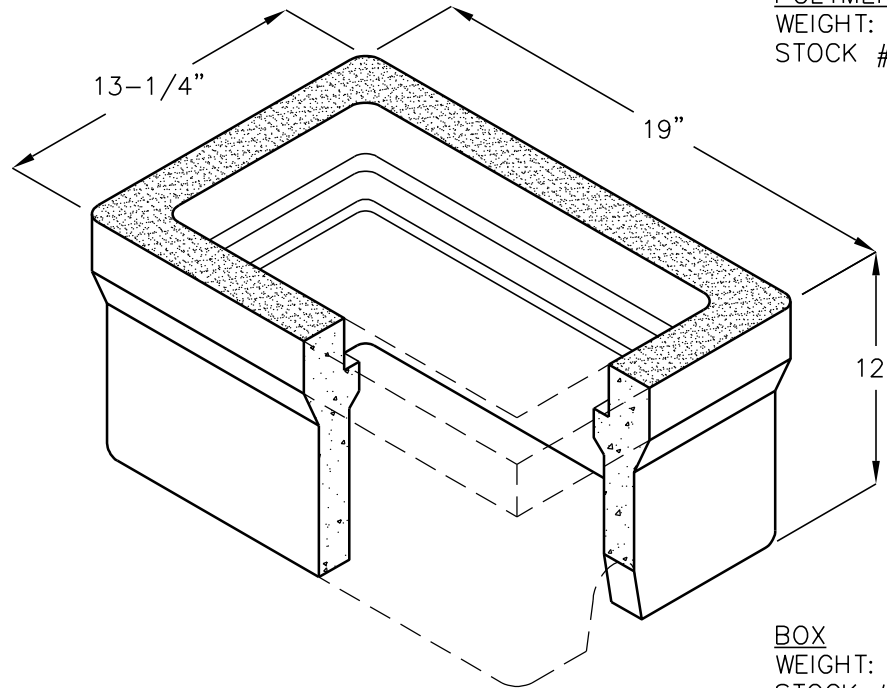

# EMBARQ 16 HANDHOLE

9" X 15" X 12"  
(INSIDE DIMENSIONS)

MEETS EMBARQ  
SPECIFICATIONS

CAST IRON  
WEIGHT: 13 LBS.  
STOCK # CYB3CTEL

POLYMER  
WEIGHT: 10 LBS.  
STOCK # PCLB3TEL

BOX  
WEIGHT: 73 LBS.  
STOCK # CYB3