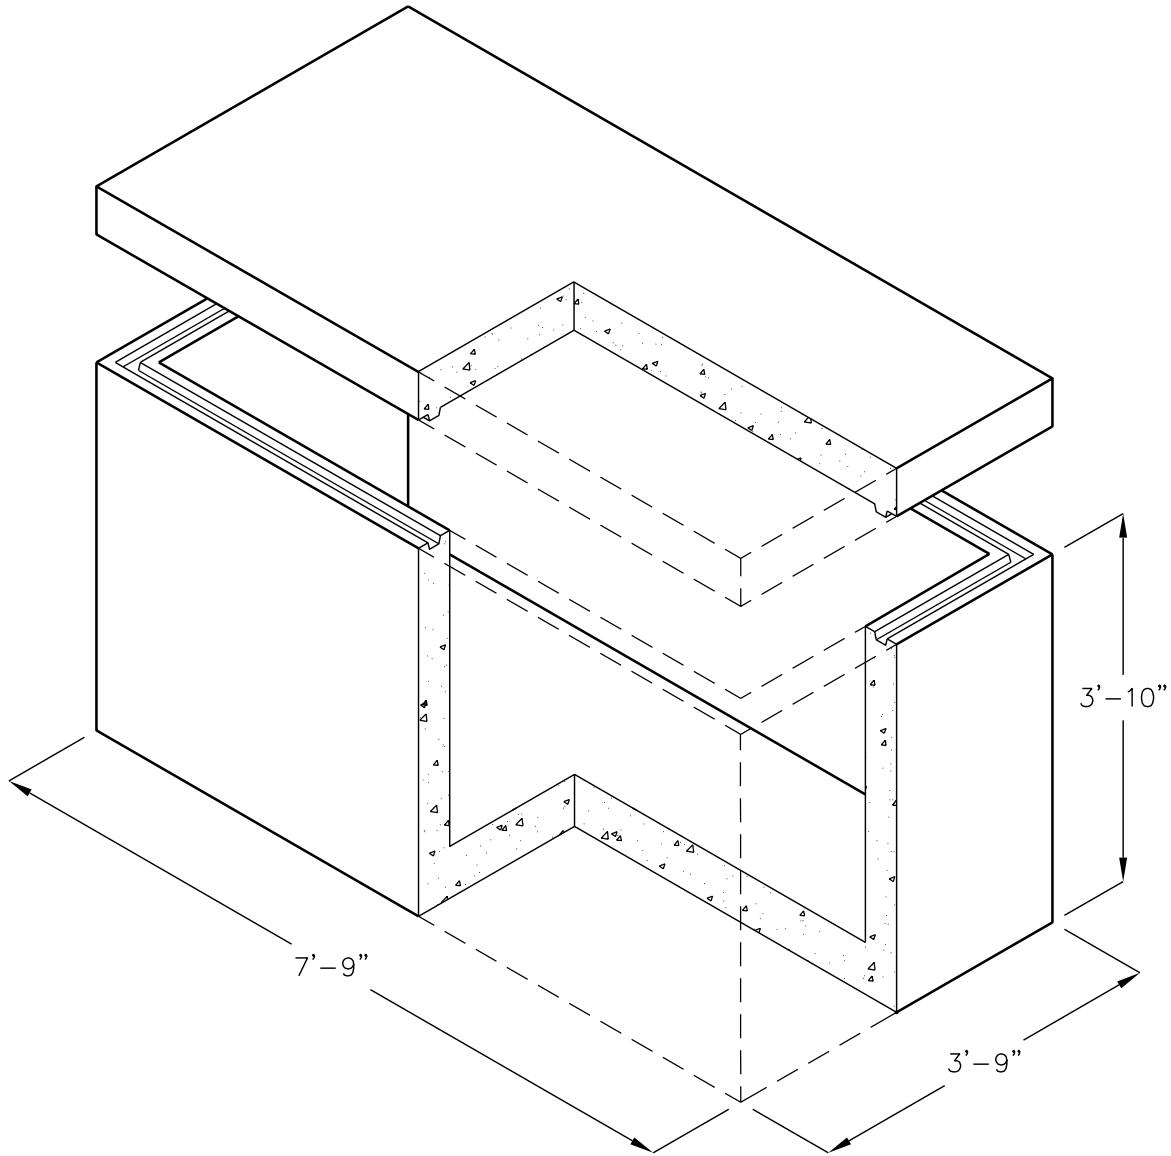

MODEL 3684-U

36" x 84" x 48"
(INSIDE DIMENSIONS)

FOR COMPLETE DESIGN
AND PRODUCT INFORMATION
CONTACT JENSEN PRECAST.

SEE ACCESSORIES SECTION
FOR ACCESS OPENINGS AND
HARDWARE APPLICATIONS.