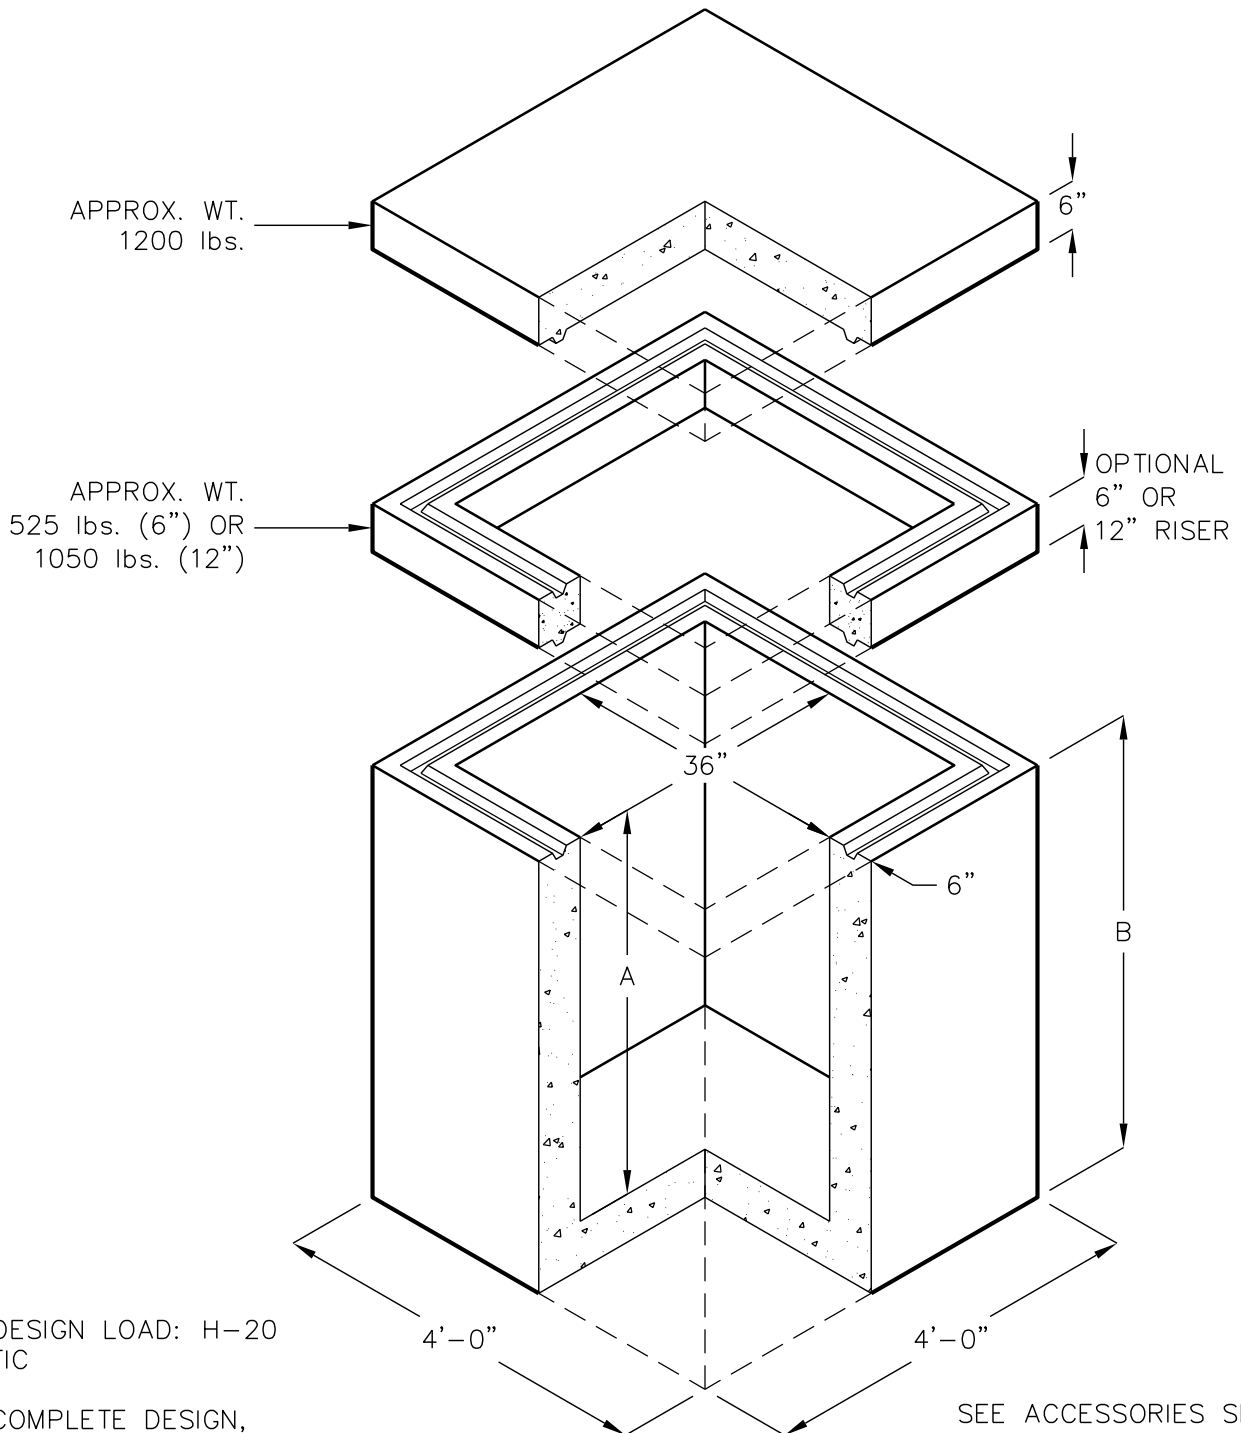

MODEL 3636-U

36" INSIDE WIDTH X 36" INSIDE LENGTH

FOR COMPLETE DESIGN, AND PRODUCT INFORMATION, CONTACT JENSEN PRECAST.

SEE ACCESSORIES SECTION FOR ACCESS OPENINGS AND HARDWARE APPLICATIONS.

MODEL	A	B	INSIDE VOLUME		APPROX. WT.
3636U-36	3'-0"	3'-6"	27 CU. FT.	200 GAL.	4350 LBS.
3636U-48	4'-0"	4'-6"	36 CU. FT.	266 GAL.	5400 LBS.