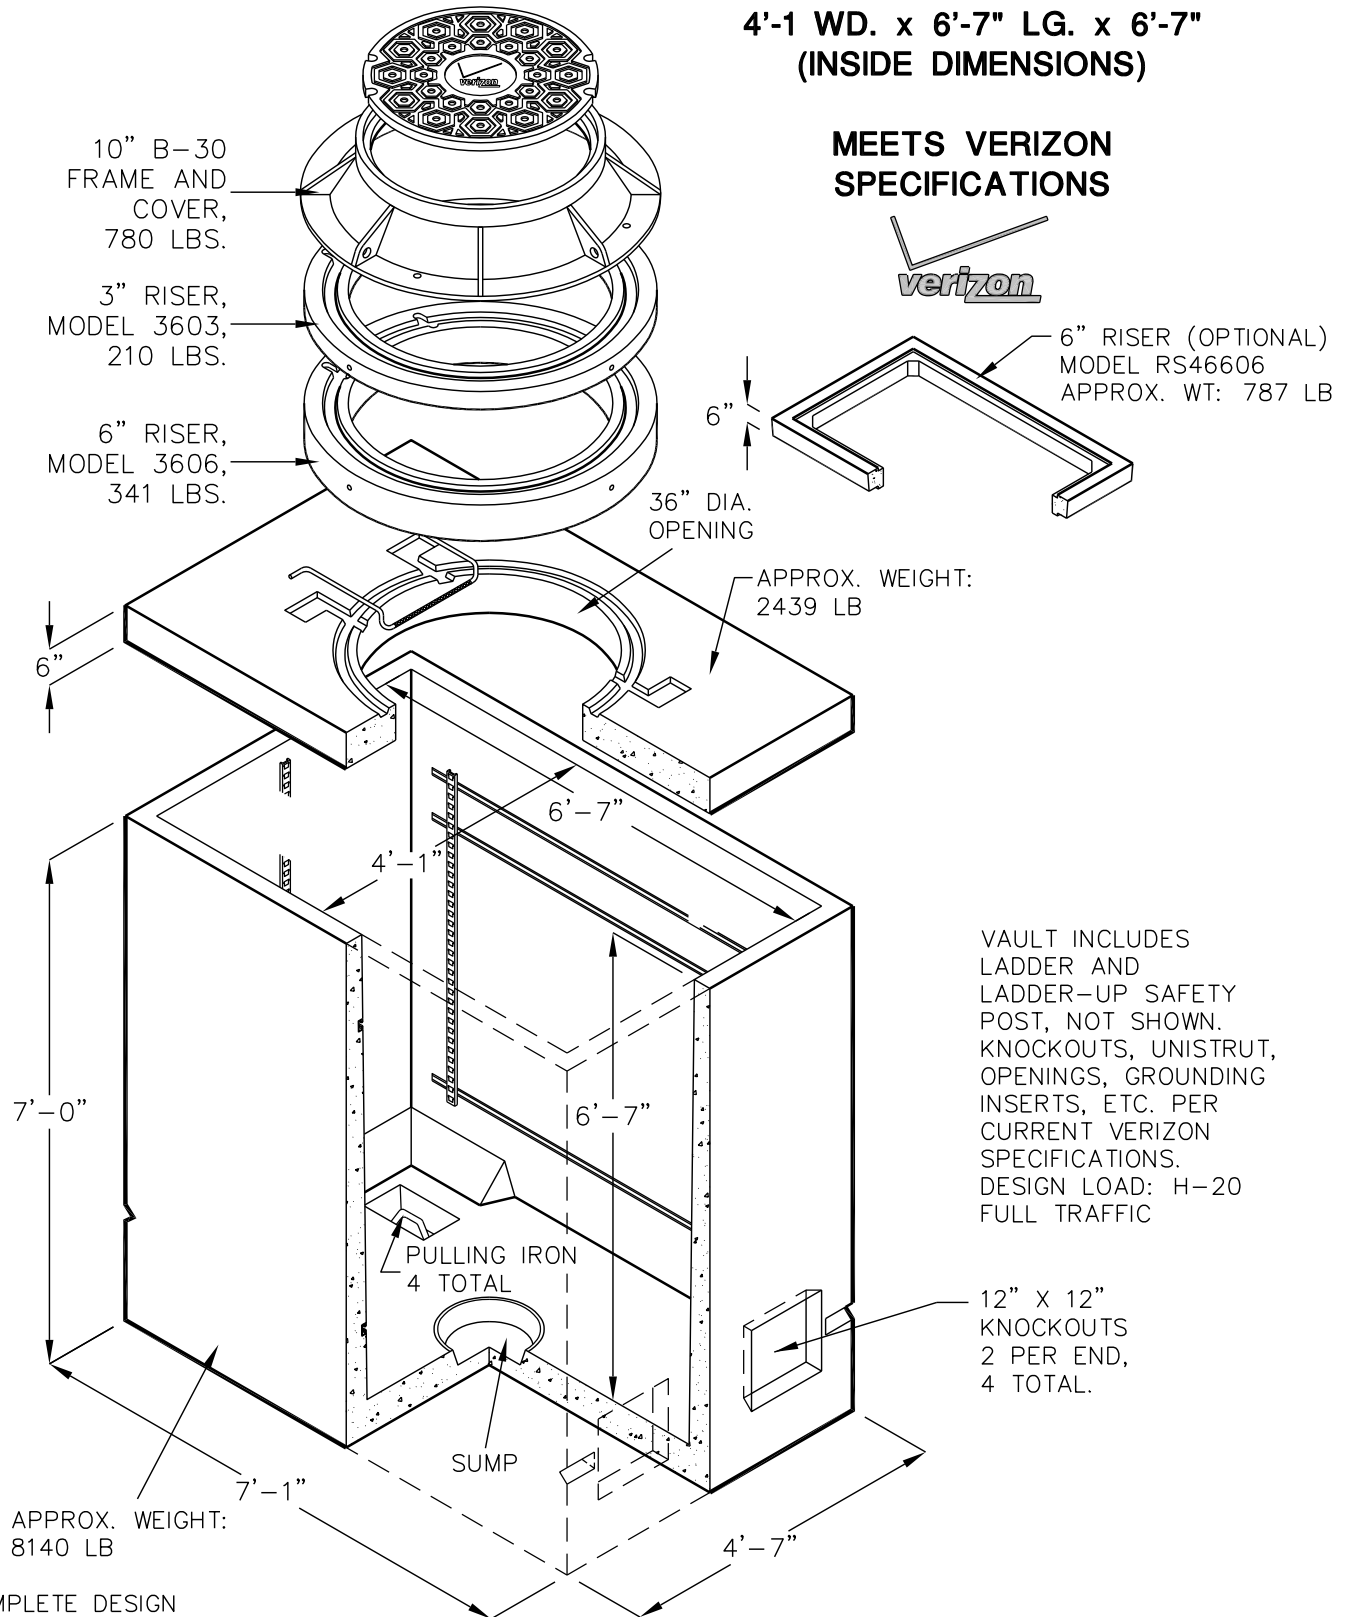

# VERIZON 466-66

## PULLBOX

4'-1" WD. x 6'-7" LG. x 6'-7"  
(INSIDE DIMENSIONS)

VAULT INCLUDES  
LADDER AND  
LADDER-UP SAFETY  
POST, NOT SHOWN.  
KNOCKOUTS, UNISTRUT,  
OPENINGS, GROUNDING  
INSERTS, ETC. PER  
CURRENT VERIZON  
SPECIFICATIONS.  
DESIGN LOAD: H-20  
FULL TRAFFIC