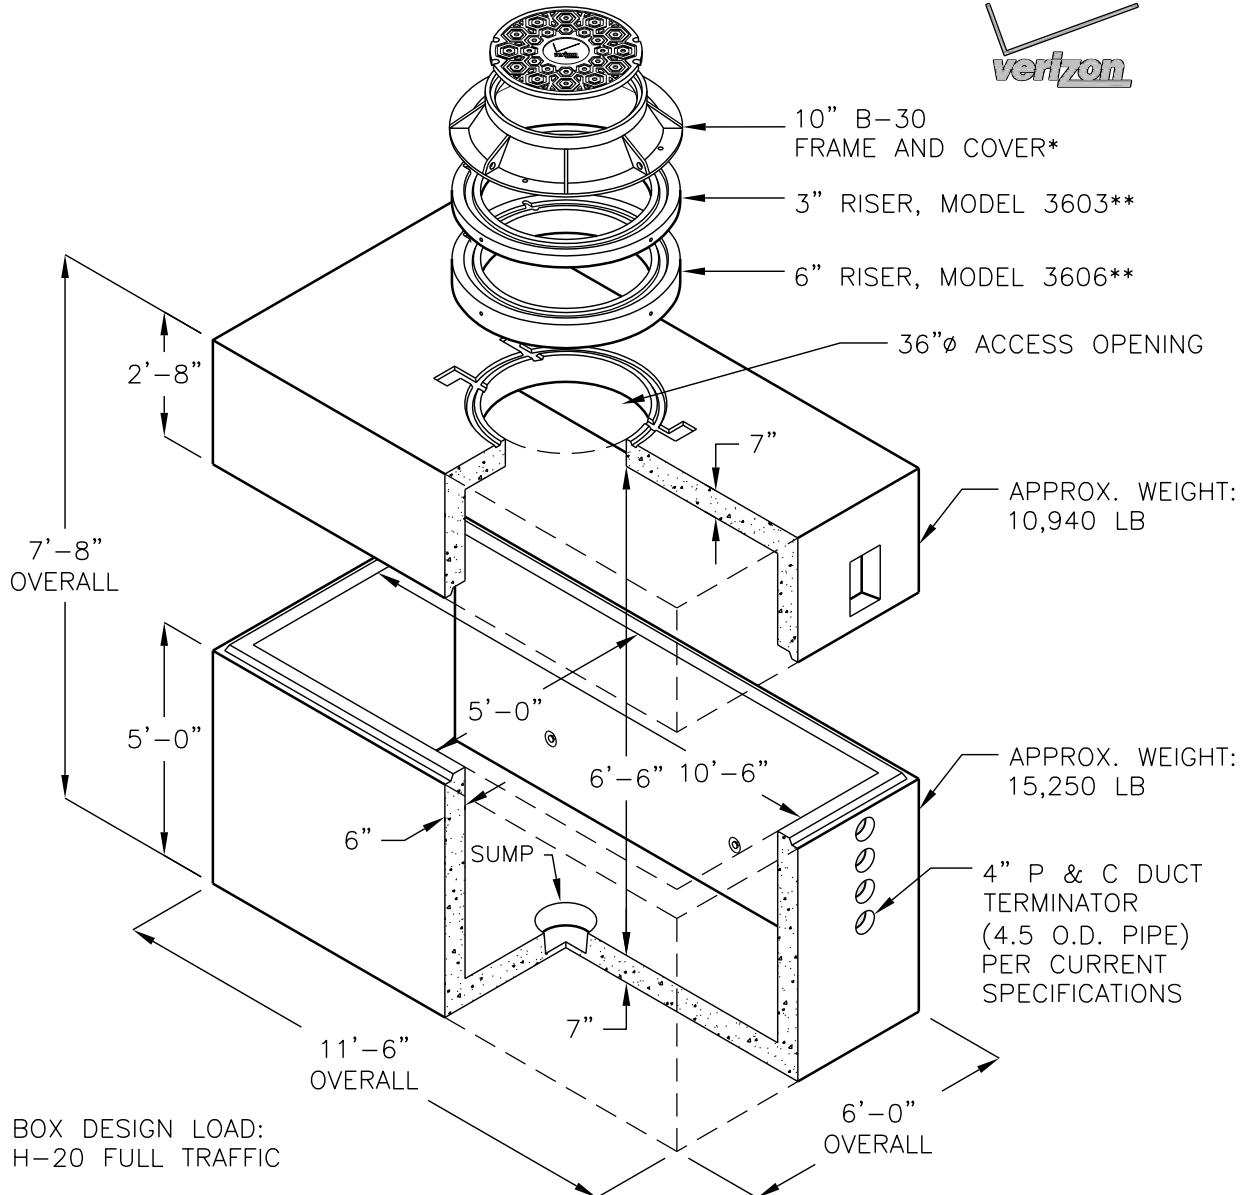

VERIZON 510-6 MANHOLE

5'-0" WD. x 10'-6" LG. x 6'-6" H.
(INSIDE DIMENSIONS)

MEETS VERIZON
SPECIFICATIONS

BOX DESIGN LOAD:
H-20 FULL TRAFFIC

KNOCKOUTS, DUCT TERMINATORS,
RACKING, AND LADDER PER CURRENT
VERIZON SPECIFICATIONS.

FOR COMPLETE DESIGN
AND PRODUCT INFORMATION,
CONTACT JENSEN PRECAST.

WHEN ORDERING:

THE STANDARD VERIZON 510-6 KIT
INCLUDES:

VAULT TOP & BASE, B-30 COVER, 3" AND
6" GRADE RINGS, LADDER, 2 STEP RUNGS,
AND RACKING.