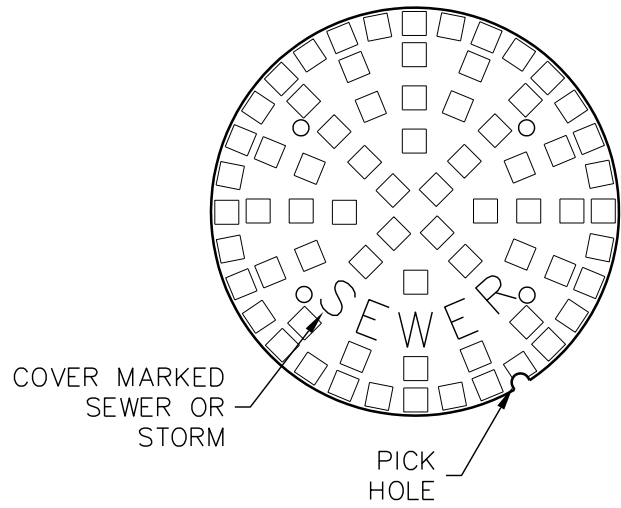

A1092

LOW PROFILE FRAME AND COVER

FOR COMPLETE DESIGN
AND PRODUCT INFORMATION
CONTACT JENSEN PRECAST.