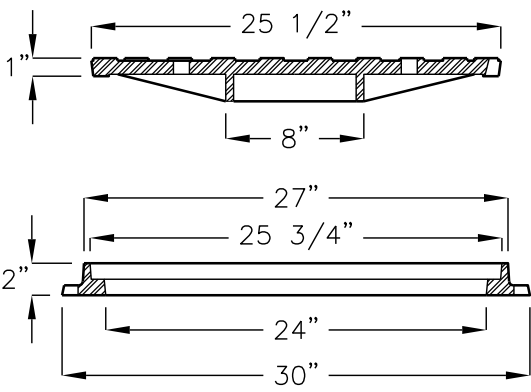

A1092

LOW PROFILE FRAME AND COVER

FOR COMPLETE DESIGN
AND PRODUCT INFORMATION
CONTACT JENSEN PRECAST.