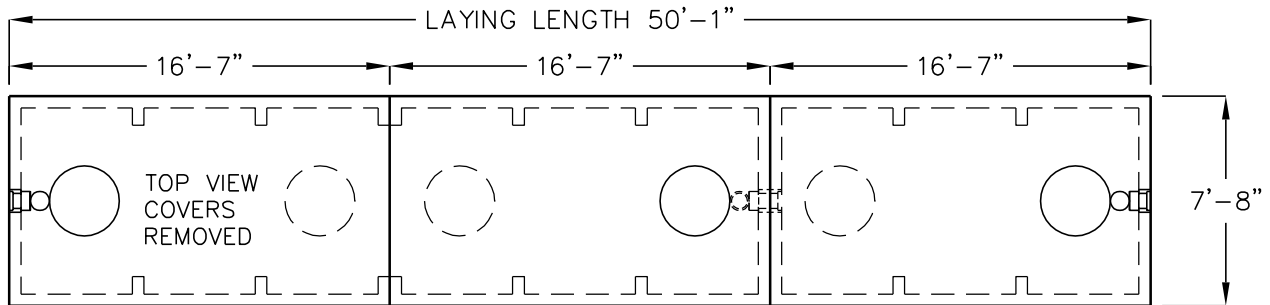

# 7500 GALLON LOW PROFILE BATTERY GREASE INTERCEPTOR

MODEL 3XJP2500-G

ASSEMBLY SEQUENCE  
SIDE VIEW

INLET	1 COVER	2 COVER	3 COVER	OUTLET
	1 BASE	2 BASE	3 BASE	

FOR INSTALLATION INSTRUCTIONS, DESIGN AND PRODUCT INFORMATION, CONTACT JENSEN PRECAST.

LIQUID CAPACITY: 7,500 GALLONS.

BOX DESIGN LOAD: H-20 TRAFFIC FROM 1' TO 5' OF SOIL COVER.