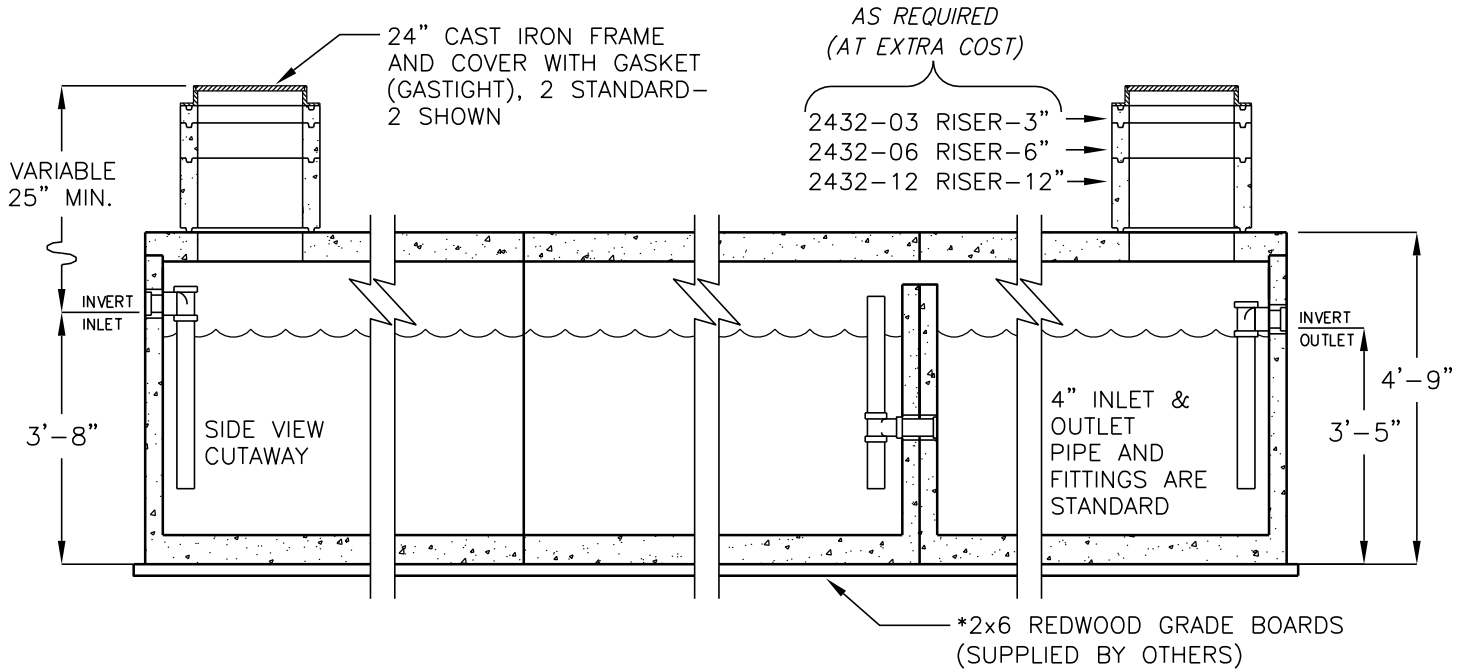

# 7500 GALLON LOW PROFILE BATTERY GREASE INTERCEPTOR

MODEL 3XJP2500-G

ASSEMBLY SEQUENCE  
SIDE VIEW

INLET	1 COVER	2 COVER	3 COVER	OUTLET
	1 BASE	2 BASE	3 BASE	

FOR INSTALLATION INSTRUCTIONS, DESIGN AND PRODUCT INFORMATION, CONTACT JENSEN PRECAST.

LIQUID CAPACITY: 7,500 GALLONS.

BOX DESIGN LOAD: H-20 TRAFFIC FROM 1' TO 5' OF SOIL COVER.