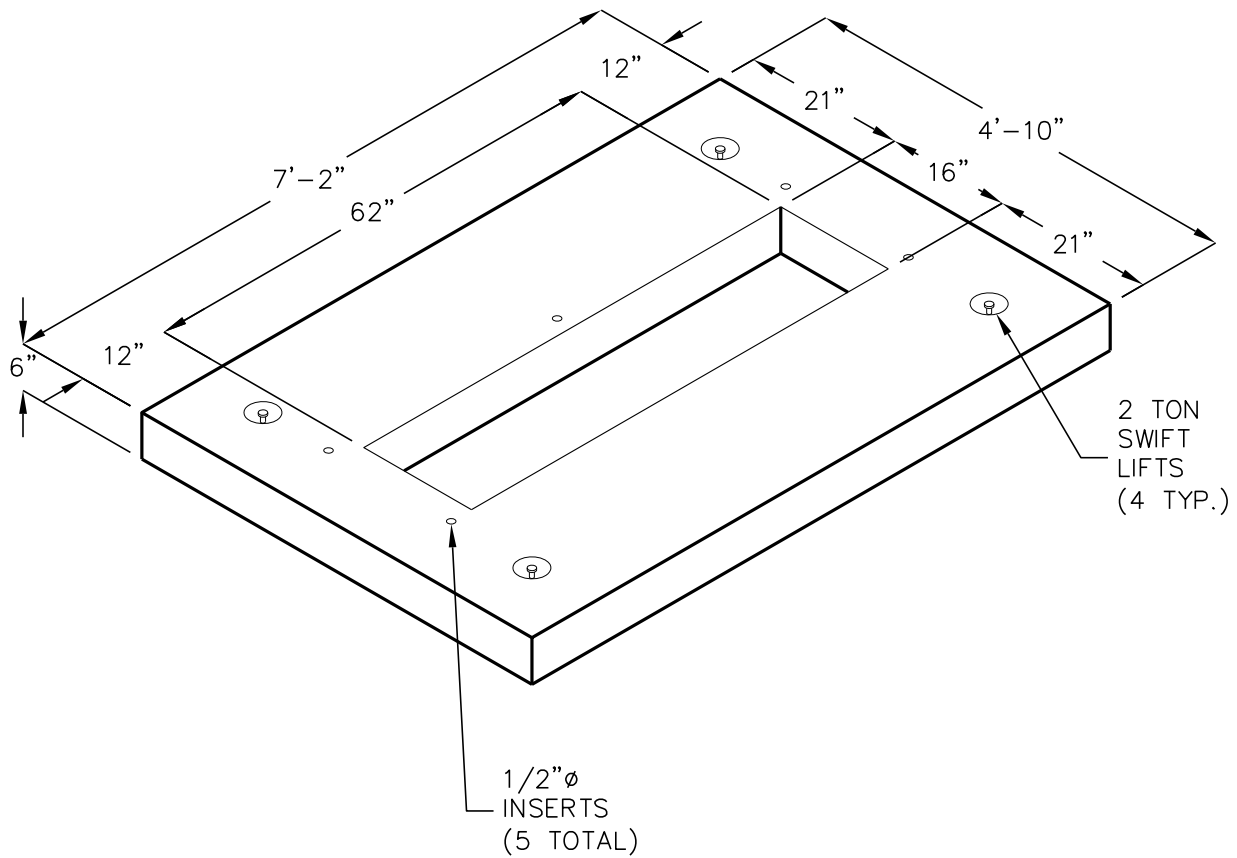

504 VAULT CONVERSION

FOR 3 PHASE STEEL
JUNCTION ENCLOSURE
STOCK NO. 24-0724

FOR COMPLETE DESIGN AND PRODUCT INFORMATION CONTACT JENSEN PRECAST.

Jensen Precast reserves the right to make changes to product design and/or dimensions without notice. Please contact Jensen Precast whenever necessary for confirmation or advice on product design.