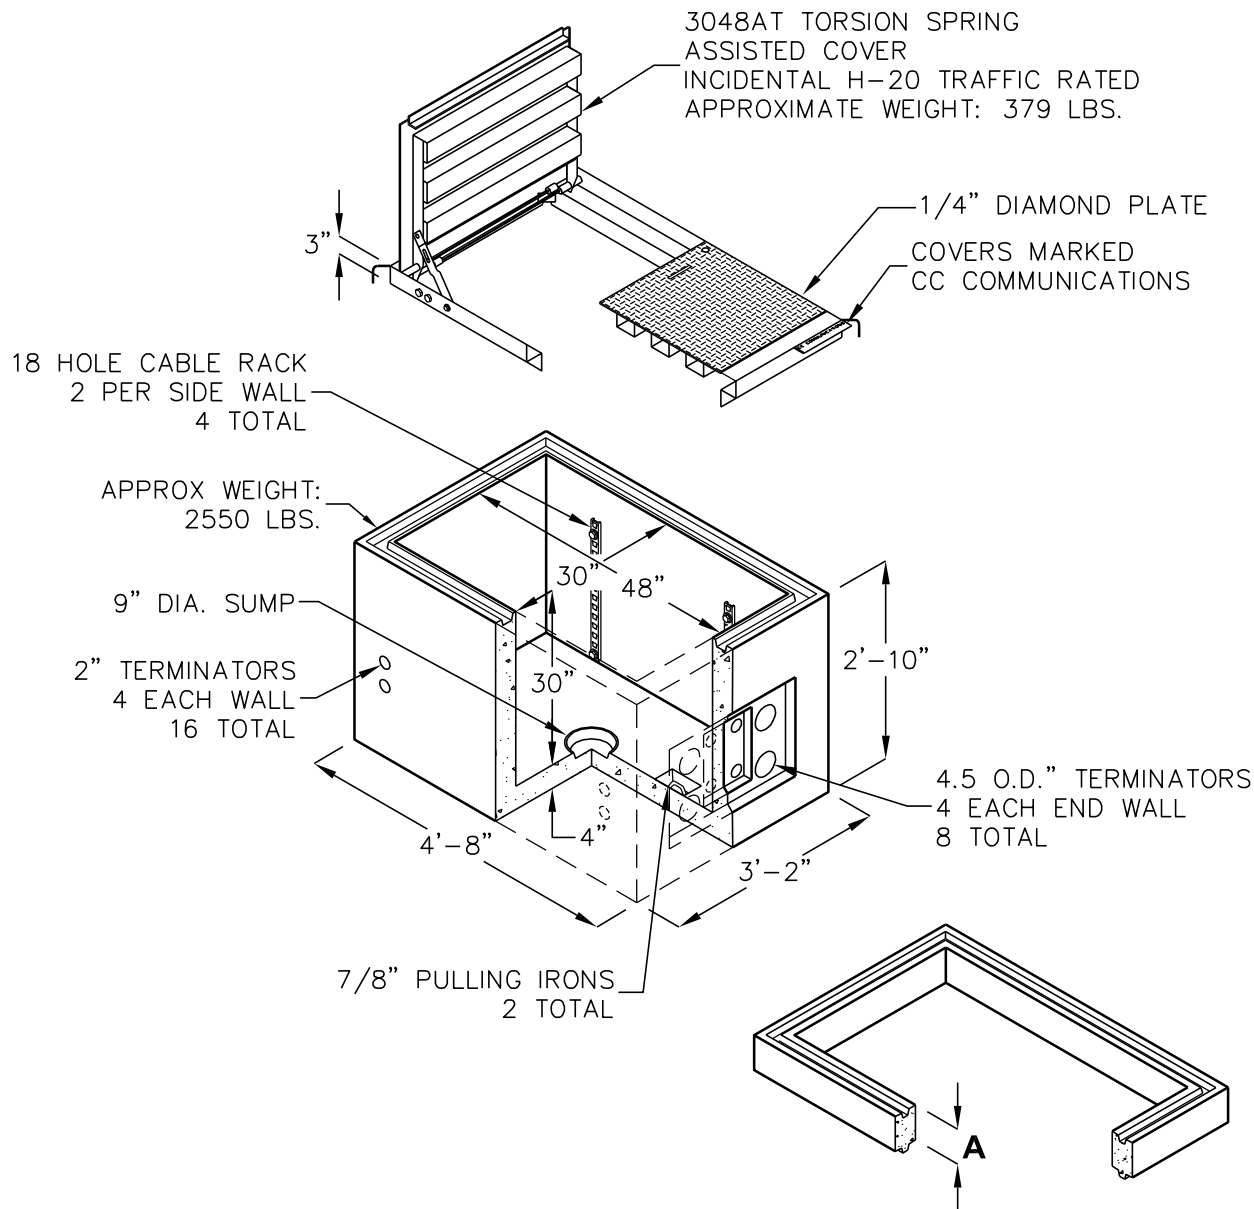

# UV3048 PULLBOX

30"x48"x30"  
(NOMINAL INSIDE DIMENSIONS)

CC COMMUNICATIONS

DUCT TERMINATORS, KNOCKOUTS, RACKING, ETC. PER CURRENT CC COMMUNICATIONS SPECIFICATIONS.

DESIGN LOAD: INCIDENTAL H-20 WHEEL LOADING.  
SUITABLE FOR USE IN OFF STREET LOCATIONS WHERE NOT SUBJECT TO HIGH DENSITY TRAFFIC.

FOR COMPLETE DESIGN AND PRODUCT INFORMATION CONTACT JENSEN PRECAST.

OPTIONAL RISERS (EXTENSIONS)		
MODEL NO.	A	WEIGHT
RS304806	6"	283 LBS.
RS304812	12"	567 LBS.