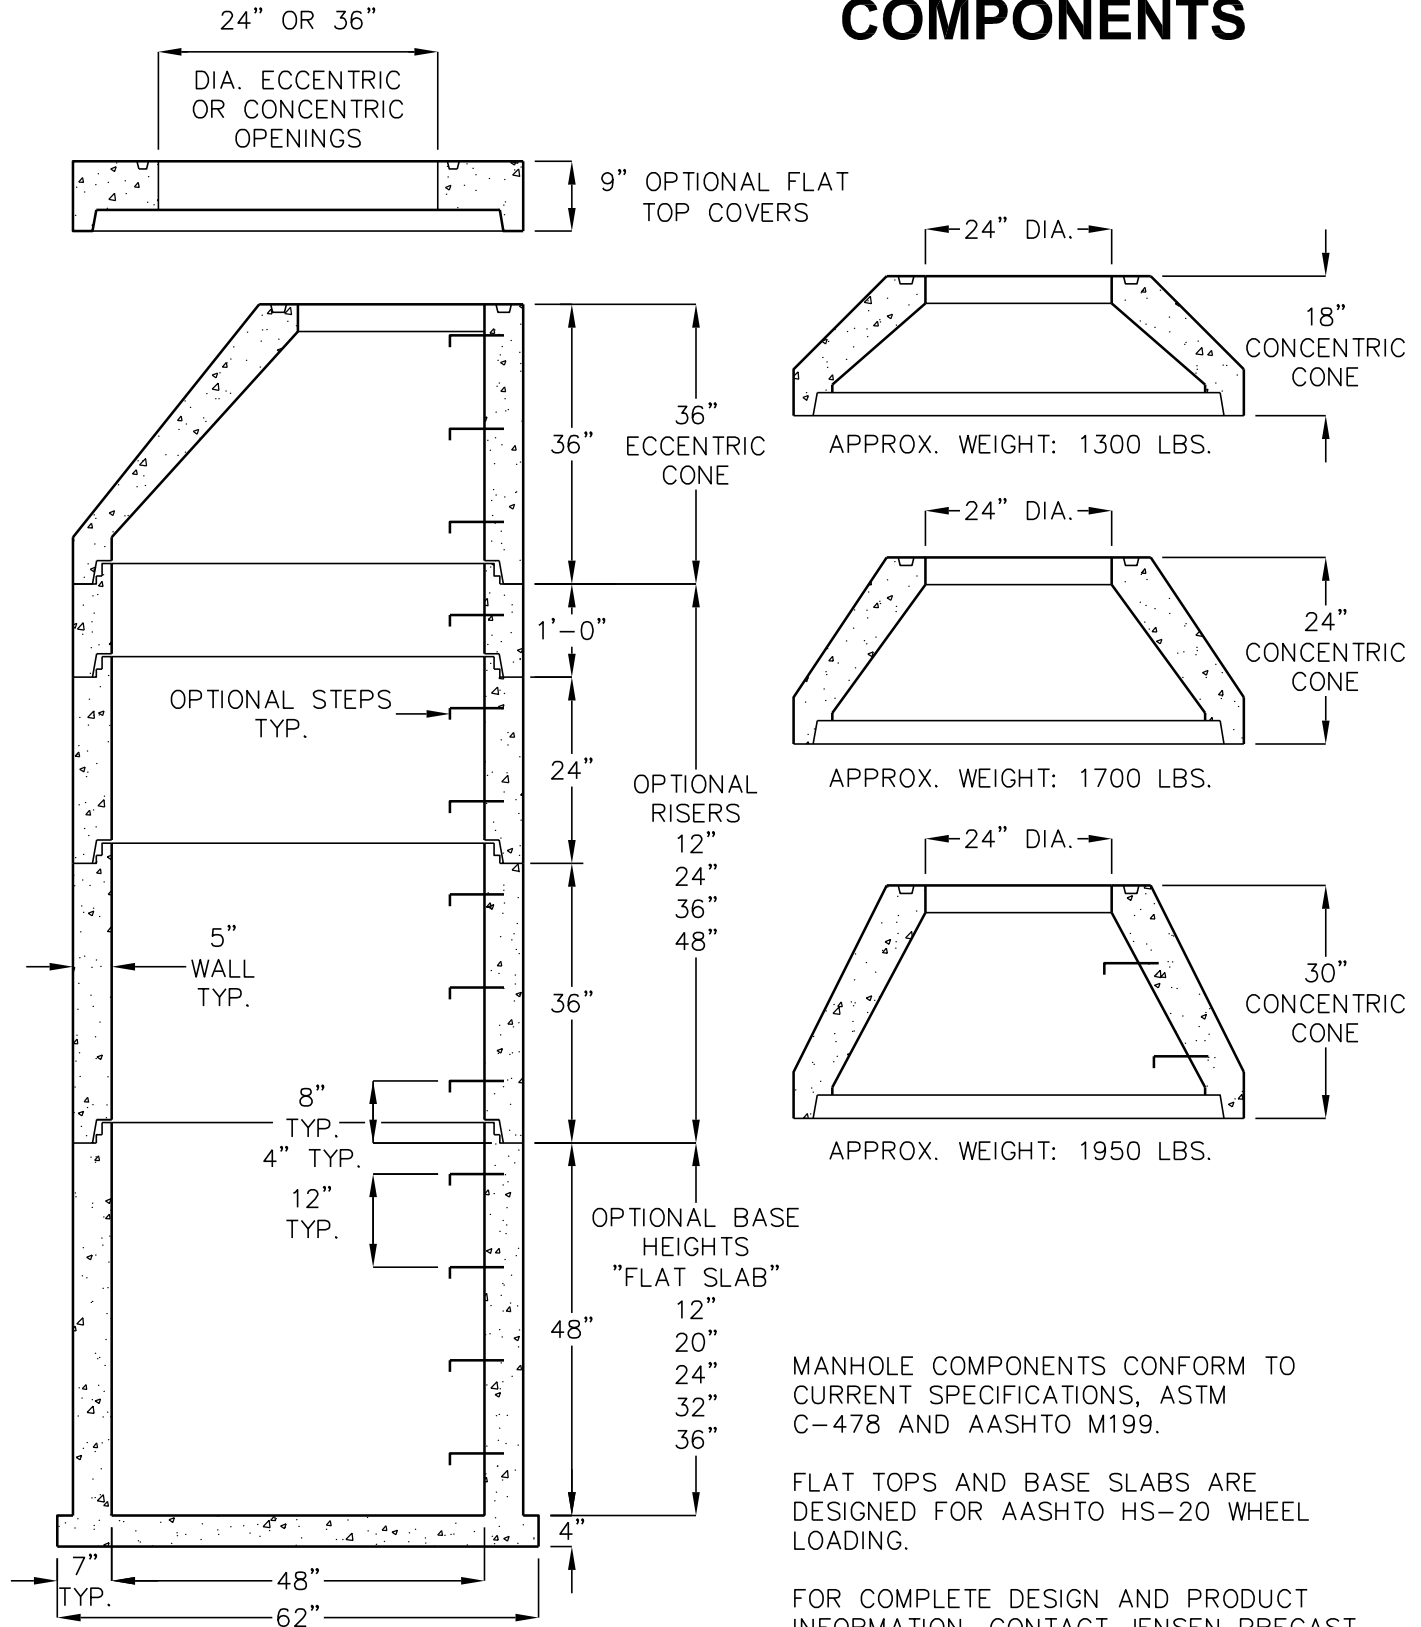

48" I.D. x 5" WALL COMPONENTS

Jensen Precast reserves the right to make changes to product design and/or dimensions without notice. Please contact Jensen Precast whenever necessary for confirmation or advice on product design.