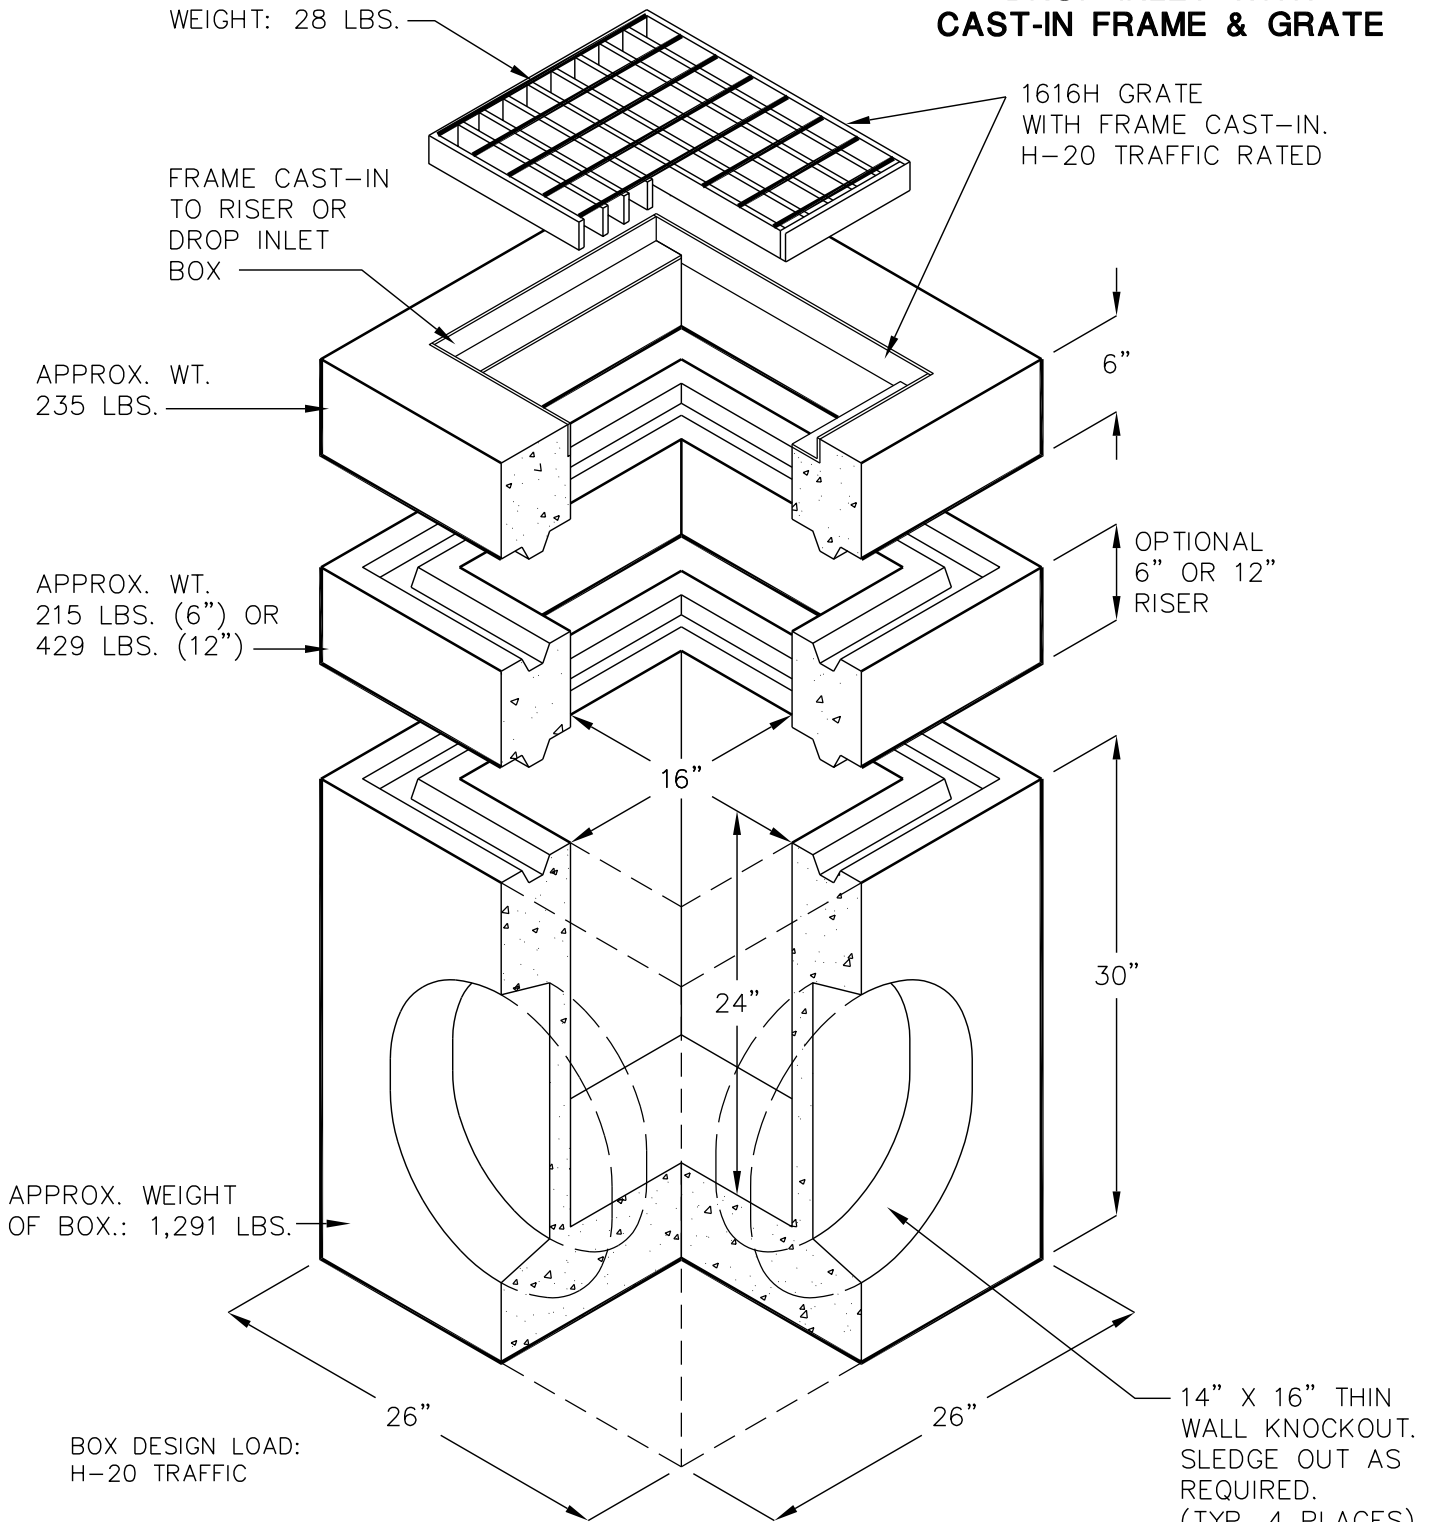

1616-HDI

16" LONG x 16" WIDE x 24" HIGH
DROP INLET WITH
CAST-IN FRAME & GRATE

FOR COMPLETE DESIGN AND PRODUCT INFORMATION, CONTACT JENSEN PRECAST.