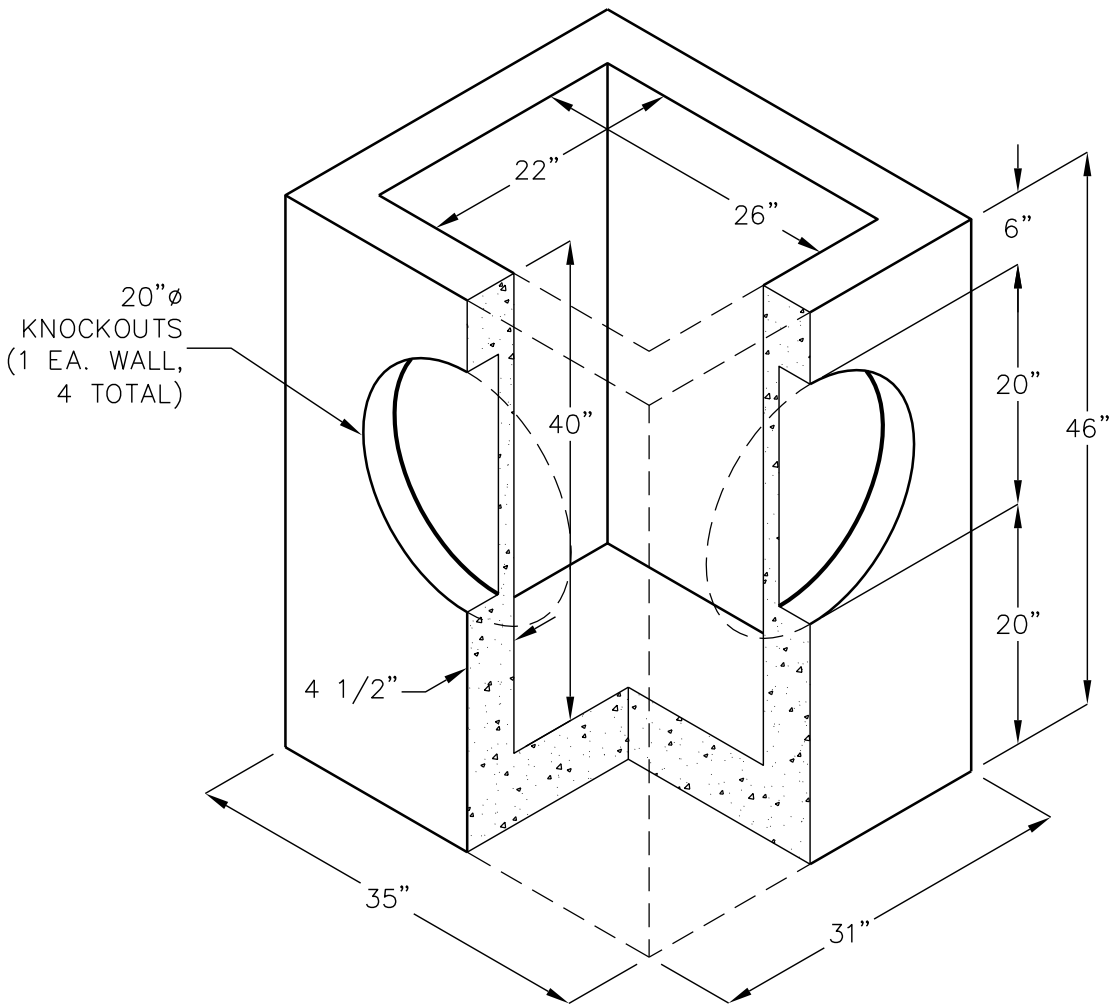

TYPE 1 CATCH BASIN

22" X 26" X 40"
(INSIDE DIMENSIONS)

FOR COMPLETE DESIGN
AND PRODUCT INFORMATION
CONTACT JENSEN PRECAST.