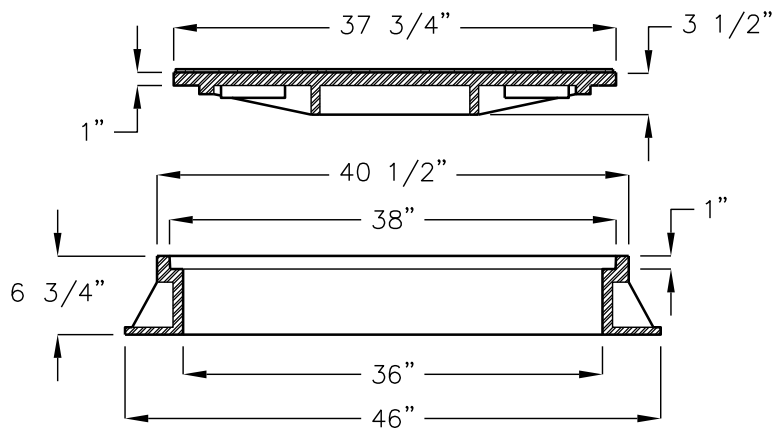

1462

STORM OR SEWER FRAME AND COVER

FOR COMPLETE DESIGN
AND PRODUCT INFORMATION
CONTACT JENSEN PRECAST.