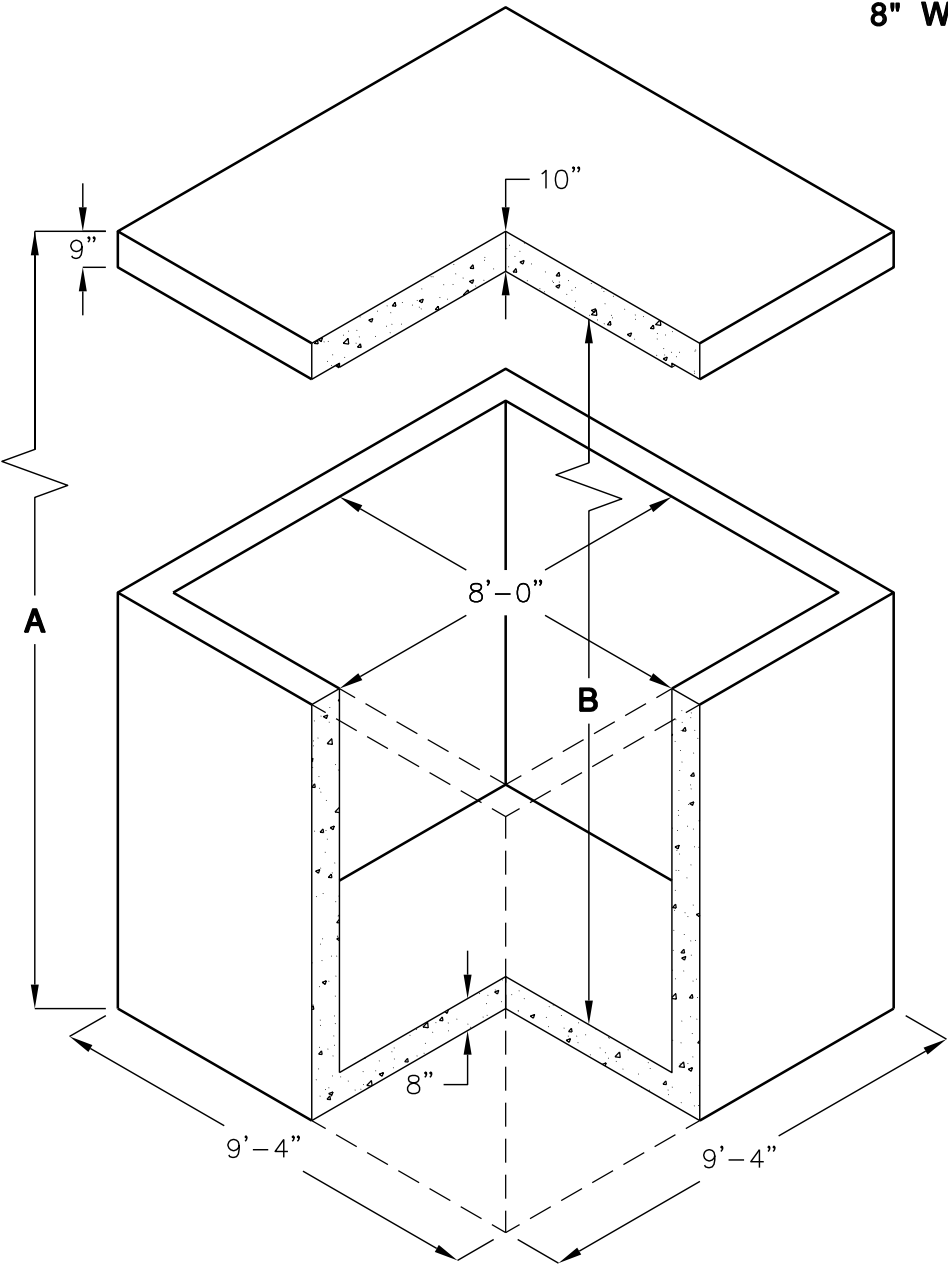

MODEL 88U

8'-0" X 8'-0"
INSIDE DIMENSIONS
8" WALLS

MODEL	A	B	INSIDE VOLUME		APPROX. WT.
88-6-U	7'-5"	5'-11"	384 CU. FT.	2872 GAL.	29708 LBS.
88-7-U	8'-5"	6'-11"	448 CU. FT.	3351 GAL.	33200 LBS.
88-8-U	9'-5"	7'-11"	512 CU. FT.	3830 GAL.	36700 LBS.