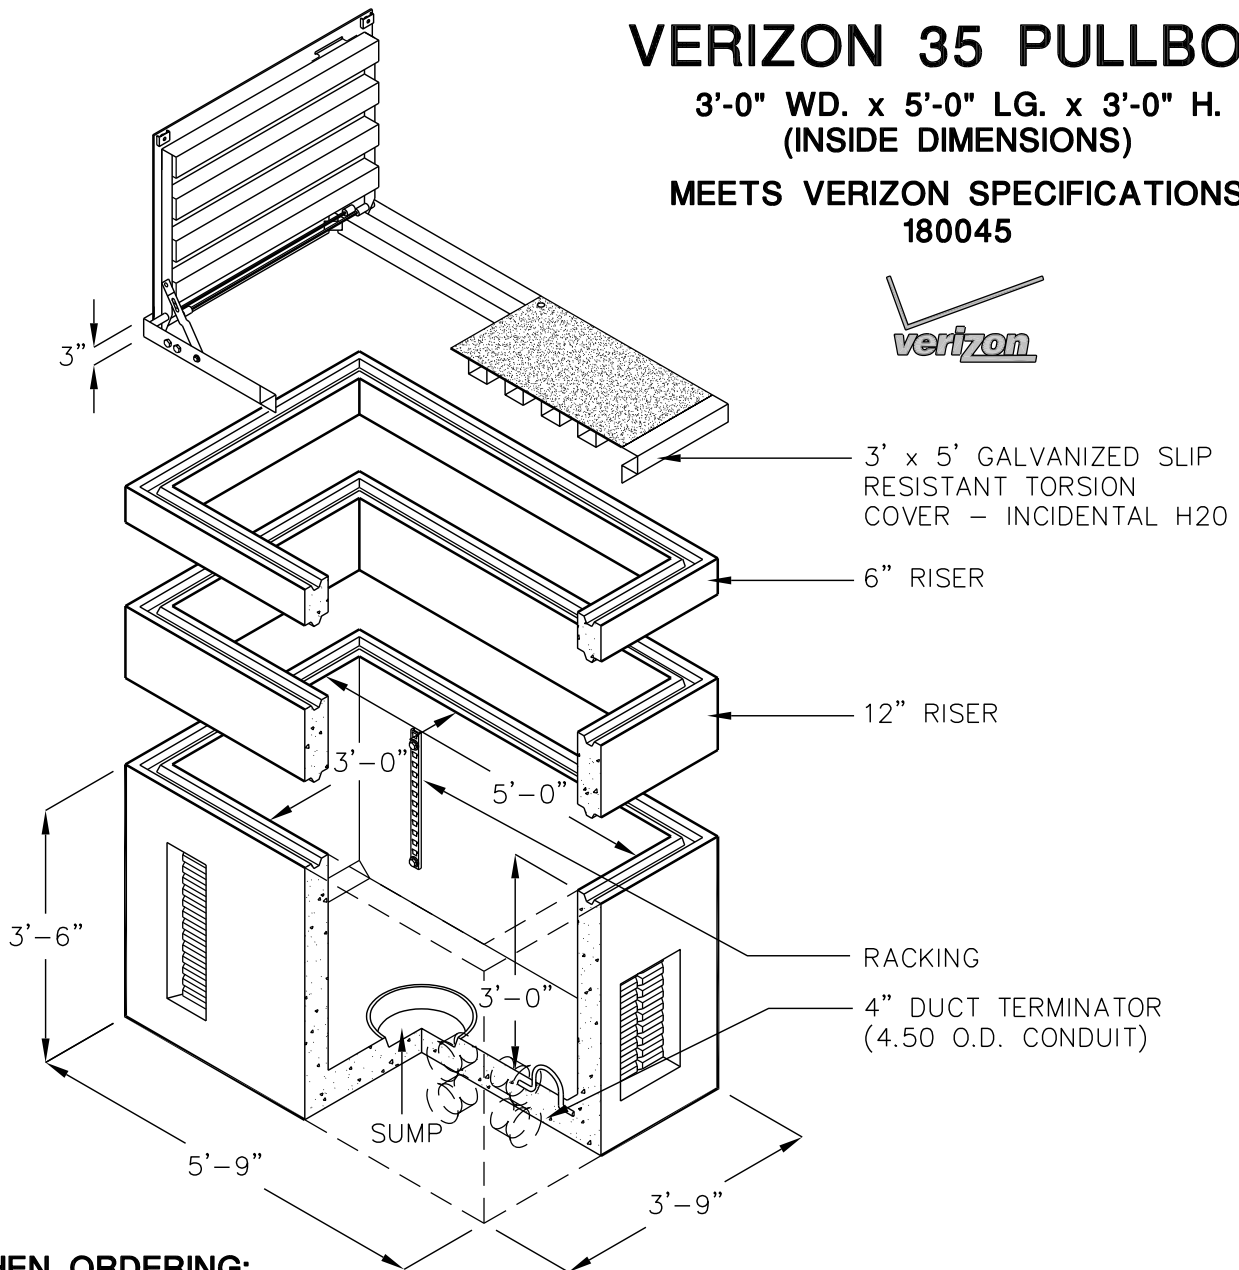

VERIZON 35 PULLBOX

3'-0" WD. x 5'-0" LG. x 3'-0" H.
(INSIDE DIMENSIONS)

MEETS VERIZON SPECIFICATIONS
180045

WHEN ORDERING:

THE STANDARD VERIZON 35 KIT INCLUDES BOX, RS3512 RISER, RS3506 RISER, AND 35ATIVERIZON INCIDENTAL H2O COVER (RACKING INCLUDED).

KNOCKOUTS, DUCT TERMINATORS, RACKING, PULLING IRONS, ETC. PER CURRENT VERIZON SPECIFICATIONS.

* STANDARD 35VERIZON KIT (SHOWN ABOVE)

DESIGN LOAD: INCIDENTAL H2O

PRODUCT	DESCRIPTION	APPROX. WT. (LBS.)
* BOX	REINFORCED CONCRETE	4379
COVER	TORSION SPRING ASSIST, PEDESTRIAN	417
* COVER	TORSION SPRING ASSIST, INCIDENTAL H-20	519
* RISER	6" HIGH REINFORCED CONCRETE	419
* RISER	12" HIGH REINFORCED CONCRETE	834