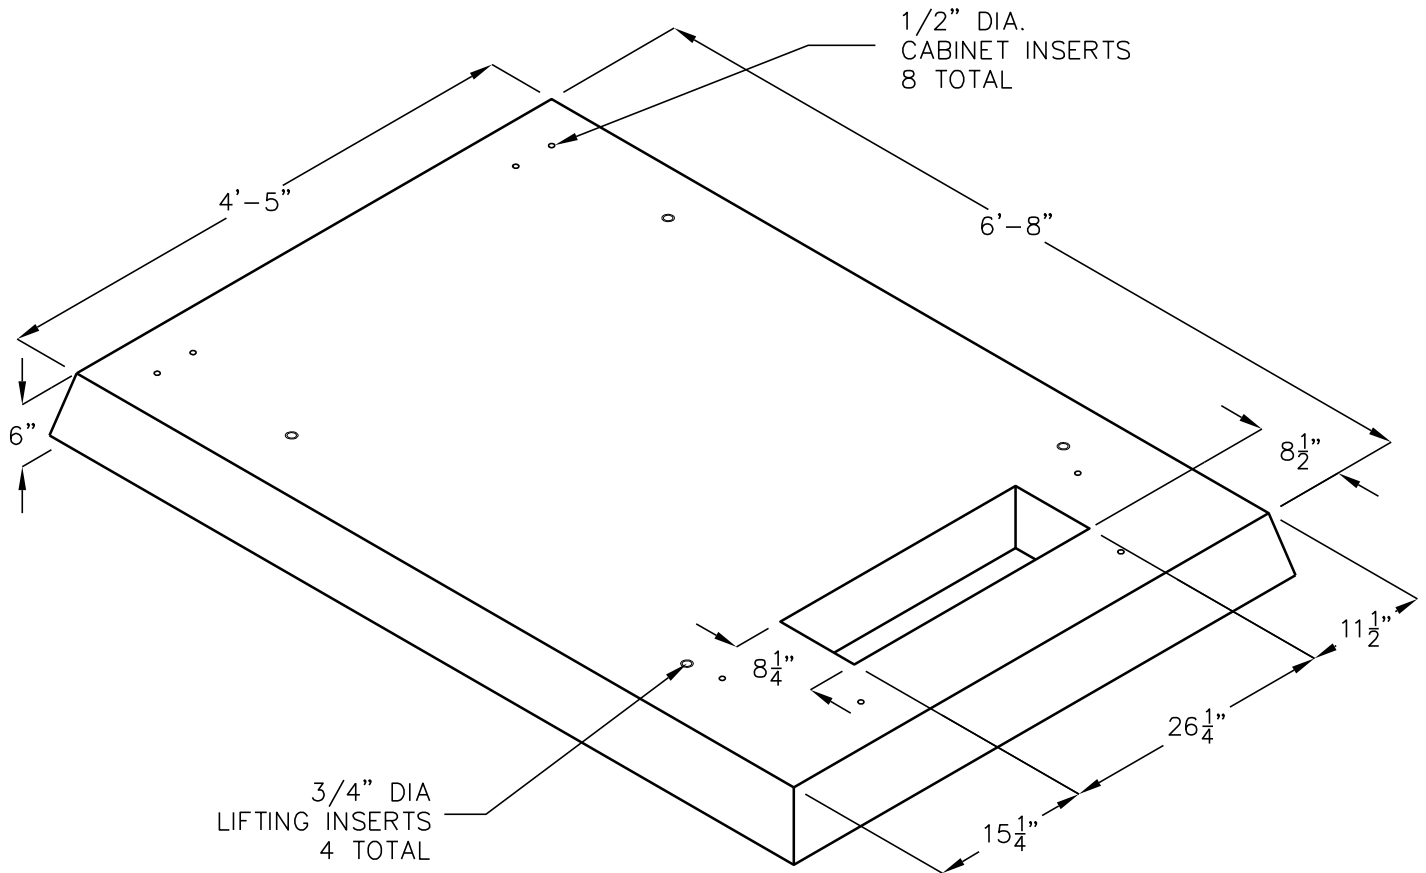

# SIERRA 1000 PAD

80"x53"x6"

(NOMINAL DIMENSIONS)

CABINET PAD

APPROX. WEIGHT: 2,050 LBS.

FOR COMPLETE DESIGN AND PRODUCT INFORMATION  
CONTACT JENSEN PRECAST.

Jensen Precast reserves the right to make changes to product design  
and/or dimensions without notice. Please contact Jensen Precast whenever  
necessary for confirmation or advice on product design.